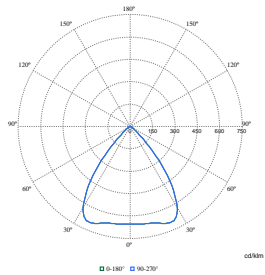

Order Code	Full Product Name	Initial chromaticity
910505104728	DN610B 20S/840UE DIA-VLC-E C WH	(0.38,0.38)
910505104731	DN610B 60S/840UE PSD-E C WH	(0.38,0.38)
910505104733	DN610B 20S/840UE PSU-E C ELP3 WH	(0.38,0.38)
910505104736	DN610B 24S/840UE PSU-E C ELP3 WH	(0.38,0.38)
910505104739	DN610B 40S/840UE PSU-E C ELP3 WH	(0.38,0.38)
910505104742	DN610B 20S/840UE WIA-E C WH	(0.38,0.38)
910505104745	DN610B 24S/840UE WIA-E C WH	(0.38,0.38)
910505104748	DN610B 40S/840UE WIA-E C WH	(0.38,0.38)
910505104754	DN610B 20S/940UE PSU-E C WH	(0.38,0.38)
910505104679	DN610B 20S/840UE PSU-E WR WH	(0.38,0.38)
910505104684	DN610B 24S/840UE PSU-E WR WH	(0.38,0.38)
910505104707	DN610B 20S/830UE PSU-E WR WH	(0.44,0.40)
910505104710	DN610B 24S/830UE PSU-E WR WH	(0.44,0.40)

Polar Wide Diagrams

Polar Normal (separate) - DN610BI - 910505104691