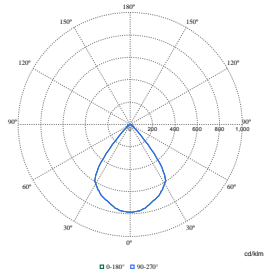

LuxSpace Compact, recessed

Polar Wide Diagrams

Polar Normal (separate) - DN610BI - 910505104686