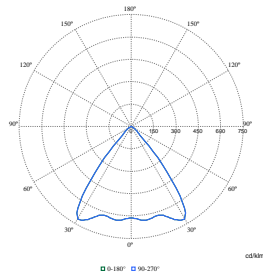

Polar Normal (separate) - DN610BI - 910505104678