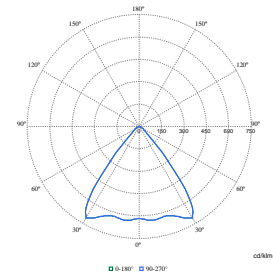

Polar Normal (separate) - DN610BI - 910505104693