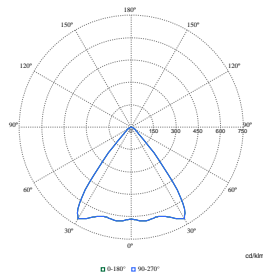

LuxSpace Compact, recessed

Polar Wide Diagrams

Polar Normal (separate) - DN610BI - 910505104755

Polar Normal (separate) - DN610BI - 910505104716

Polar Normal (separate) - DN610BI - 910505104748

Polar Normal (separate) - DN610BI - 910505104702