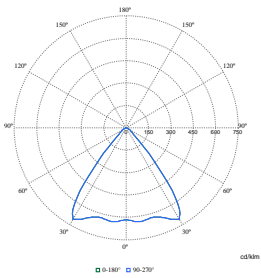

Polar Normal (separate) - DN610BI - 910505104753