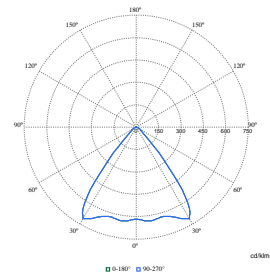

Polar Normal (separate) - DN610BI - 910505104677