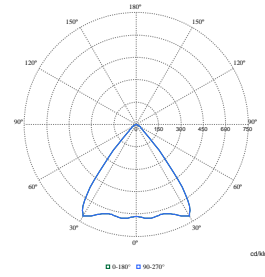

LuxSpace Compact, recessed

Polar Wide Diagrams

Polar Normal (separate) - DN610BI - 910505104755

Polar Normal (separate) - DN610BI - 910505104716

Polar Normal (separate) - DN610BI - 910505104748

Polar Normal (separate) - DN610BI - 910505104702