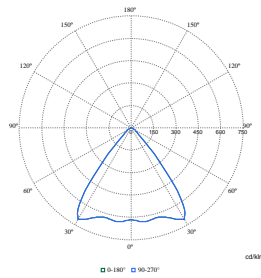

Polar Normal (separate) - DN610BI - 910505104728