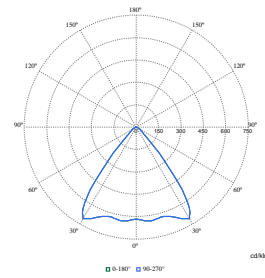

Polar Normal (separate) - DN610BI - 910505104705