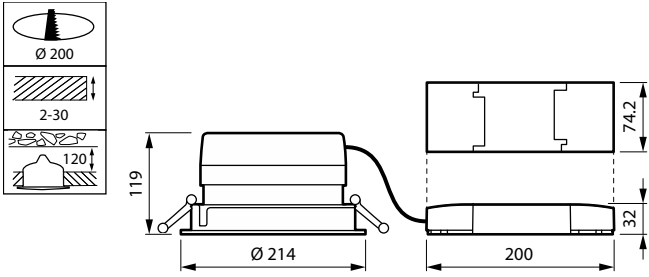

LuxSpace Compact, recessed

Dimensional drawing