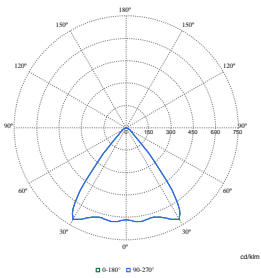

Polar Normal (separate) - DN610BI - 910505104752