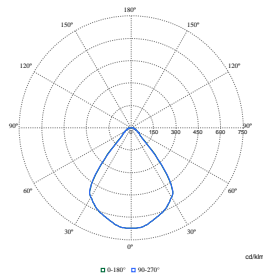

Polar Normal (separate) - DN610BI - 910505104699