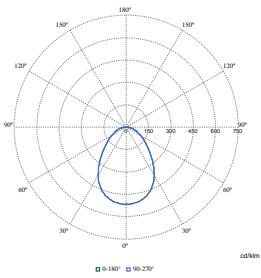

Polar Normal (separate) - DN610BI - 910505104696