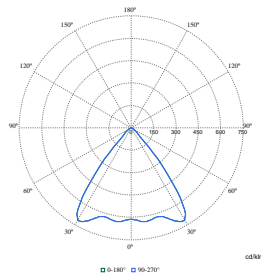

Polar Normal (separate) - DN610BI - 910505104703