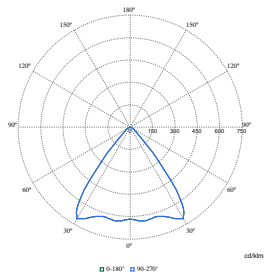

LuxSpace Compact, recessed

Polar Wide Diagrams

Polar Normal (separate) - DN610BI - 910505104755

Polar Normal (separate) - DN610BI - 910505104716

Polar Normal (separate) - DN610BI - 910505104748

Polar Normal (separate) - DN610BI - 910505104702