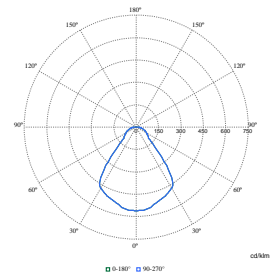

Polar Normal (separate) - DN610BI - 910505104707