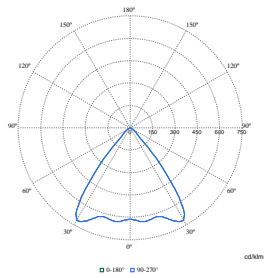

Polar Normal (separate) - DN610BI - 910505104709