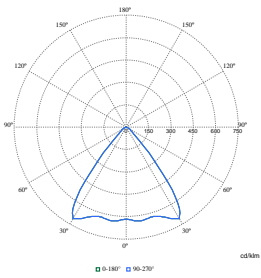

LuxSpace Compact, recessed

Polar Wide Diagrams

Polar Normal (separate) - DN610BI - 910505104722

Polar Normal (separate) - DN610BI - 910505104719

Polar Normal (separate) - DN610BI - 910505104706

Polar Normal (separate) - DN610BI - 910505104754