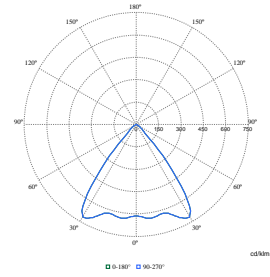

LuxSpace Compact, recessed

Polar Wide Diagrams

Polar Normal (separate) - DN610BI - 910505104722

Polar Normal (separate) - DN610BI - 910505104719

Polar Normal (separate) - DN610BI - 910505104706

Polar Normal (separate) - DN610BI - 910505104754