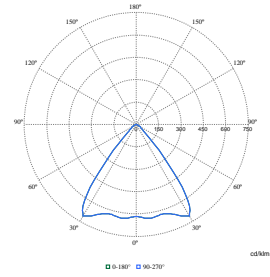

Polar Normal (separate) - DN610BI - 910505104693