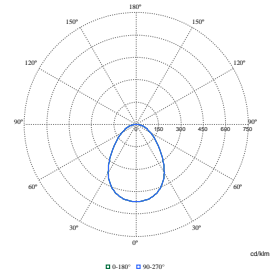

Polar Normal (separate) - DN610BI - 910505104696