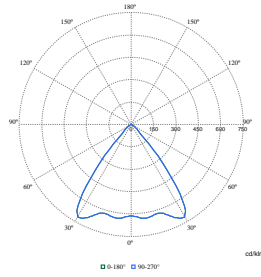

Polar Normal (separate) - DN610BI - 910505104678