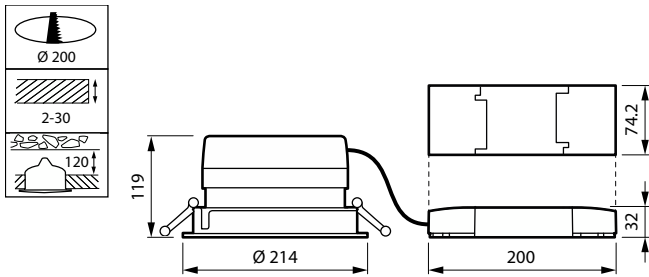

LuxSpace Compact, indbygget

Versions

LuxSpace Compact, Recessed -
White reflector, White Rim

Målskitse