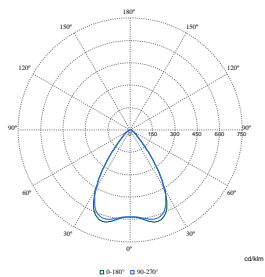

Order Code	Full Product Name	Počiatková chromatickosť
97079600	DN572B LED20S/840UE DIA-VLC-E C WH	(0.38, 0.38) SDCM <2
97080200	DN572B LED24S/830UE PSU-E C WH	(0.43, 0.40) SDCM <2

Polar Wide Diagrams

Polar Normal (separate) - DN572BI - 910505100951