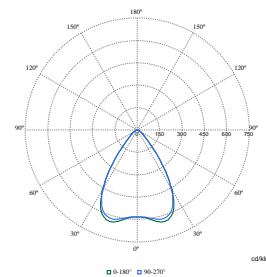

Order Code	Full Product Name	Počiatková chromatickosť
97079600	DN572B LED20S/840UE DIA-VLC-E C WH	(0.38, 0.38) SDCM <2
97080200	DN572B LED24S/830UE PSU-E C WH	(0.43, 0.40) SDCM <2

Polar Wide Diagrams

Polar Normal (separate) - DN572BI - 910505100951