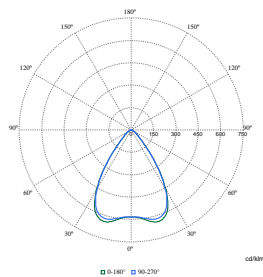

Order Code	Full Product Name	Počiatková chromatickosť
97079600	DN572B LED20S/840UE DIA-VLC-E C WH	(0.38, 0.38) SDCM <2
97080200	DN572B LED24S/830UE PSU-E C WH	(0.43, 0.40) SDCM <2

Polar Wide Diagrams

Polar Normal (separate) - DN572BI - 910505100951