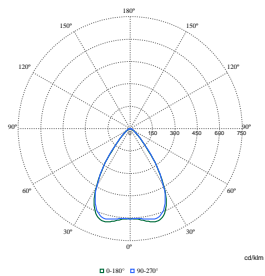

Polar Normal (separate) - DN572BI - 910505100944