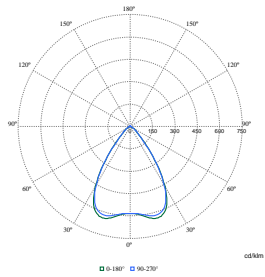

LuxSpace square, recessed

Polar Wide Diagrams

Polar Normal (separate) - DN572BI -
910505100948