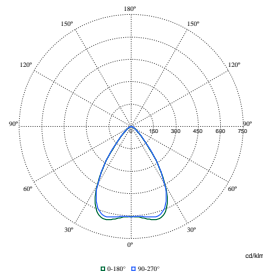

## Polar Wide Diagrams

Polar Normal (separate) - DN572BI -  
910505100948

Polar Normal (separate) - DN572BI -  
910505100944