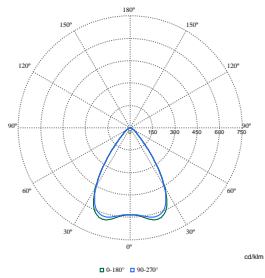

Polar Normal (separate) - DN572BI - 910505100952