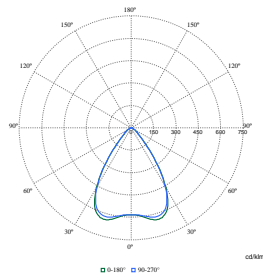

Polar Normal (separate) - DN572BI - 910505100947