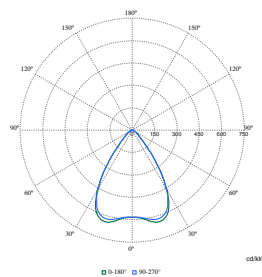

Polar Normal (separate) - DN572BI - 910505100951