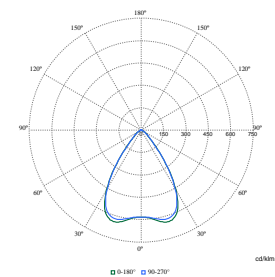

## Polar Wide Diagrams

Polar Normal (separate) - DN572BI - 910505100945

Polar Normal (separate) - DN572BI - 910505100951

Polar Normal (separate) - DN572BI - 910505100950