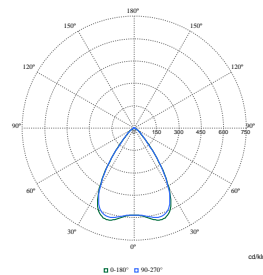

Polar Normal (separate) - DN572BI - 910505100951