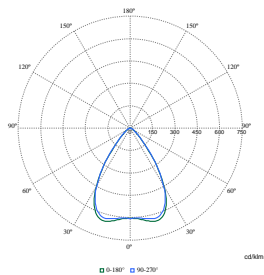

## Polar Wide Diagrams

Polar Normal (separate) - DN572BI - 910505100945

Polar Normal (separate) - DN572BI - 910505100951

Polar Normal (separate) - DN572BI - 910505100950