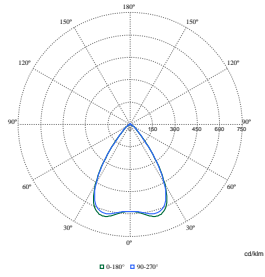

LuxSpace square, recessed

Polar Wide Diagrams

Polar Normal (separate) - DN572BI - 910505100953