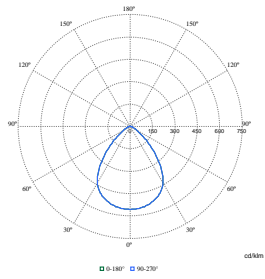

Polar Wide Diagrams

Polar Normal (separate) - DN560BI - 910505100928