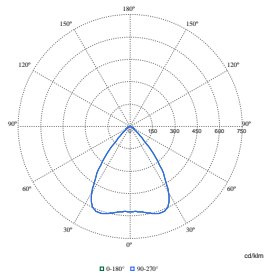

LuxSpace Mini, recessed

Polar Wide Diagrams

**Polar Normal (separate) - DN560BI -
910505100920**