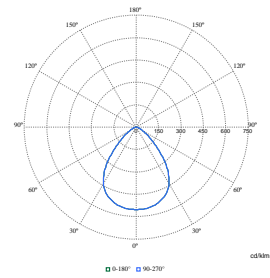

Polar Wide Diagrams

Polar Normal (separate) - DN560BI - 910505100928

Polar Normal (separate) - DN560BI - 910505100920

Polar Normal (separate) - DN560BI - 910505100926

Polar Wide Diagrams

Polar Normal (separate) - DN560BI - 910505100927

Polar Normal (separate) - DN560BI - 910505100921

Polar Normal (separate) - DN560BI - 910505100918

Polar Normal (separate) - DN560BI - 910505100917

Polar Normal (separate) - DN560BI - 910505100922

Polar Normal (separate) - DN560BI - 910505100916