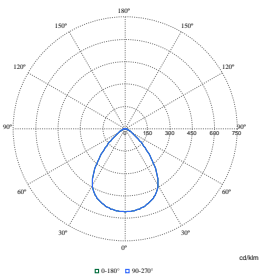

Order Code	Full Product Name	Aanvankelijke kleurkwaliteit
8718699970505	DN560B LED12S/830UE PSU-E C ELP3 WH	(0.43, 0.40) SDCM <2
8718699970512	DN560B LED12S/840UE PSU-E C ELP3 WH	(0.38, 0.38) SDCM <2
8718699970529	DN560B LED12S/830UE DIA-VLC-E C WH	(0.43, 0.40) SDCM <2
8718699970536	DN560B LED12S/840UE DIA-VLC-E C WH	(0.38, 0.38) SDCM <2
8718699970567	DN560B LED20S/830UE PSU-E C WH	(0.43, 0.40) SDCM <2
8718699970574	DN560B LED20S/840UE PSU-E C WH	(0.38, 0.38) SDCM <2

Productgegevens

Order Code	Full Product Name	Code productfamilie
8718699970482	DN561B LED12S/830UE PSU-E C WH	DN561B
8718699970499	DN561B LED12S/840UE PSU-E C WH	DN561B
8718699970550	DN561B LED12S/840UE DIA-VLC-E C WH	DN561B
8718699970444	DN560B LED12S/830UE PSU-E C WH	DN560B
8718699970451	DN560B LED12S/840UE PSU-E C WH	DN560B
8718699970468	DN560B LED12S/830UE PSU-E C PG WH	DN560B
8718699970475	DN560B LED12S/840UE PSU-E C PG WH	DN560B

Order Code	Full Product Name	Code productfamilie
8718699970505	DN560B LED12S/830UE PSU-E C ELP3 WH	DN560B
8718699970512	DN560B LED12S/840UE PSU-E C ELP3 WH	DN560B
8718699970529	DN560B LED12S/830UE DIA-VLC-E C WH	DN560B
8718699970536	DN560B LED12S/840UE DIA-VLC-E C WH	DN560B
8718699970567	DN560B LED20S/830UE PSU-E C WH	DN560B
8718699970574	DN560B LED20S/840UE PSU-E C WH	DN560B

Polar Wide Diagrams

Polar Normal (separate) - DN560BI - 910505100928