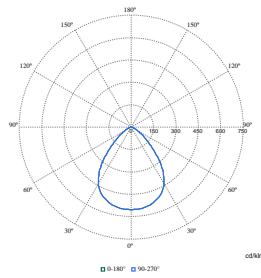

Polar Normal (separate) - DN560BI - 910505100922