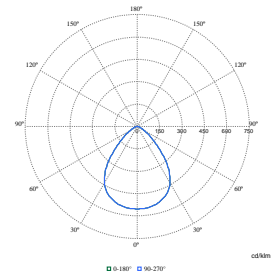

Polar Wide Diagrams

Polar Normal (separate) - DN560BI - 910505100928

Polar Normal (separate) - DN560BI - 910505100920

Polar Normal (separate) - DN560BI - 910505100926

Polar Normal (separate) - DN560BI - 910505100927