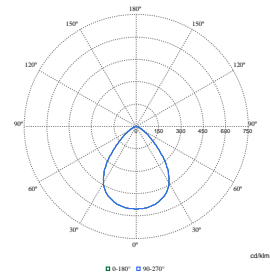

Polar Wide Diagrams

Polar Normal (separate) - DN560BI - 910505100928

Polar Normal (separate) - DN560BI - 910505100920

Polar Normal (separate) - DN560BI - 910505100926

Polar Normal (separate) - DN560BI - 910505100927

Polar Normal (separate) - DN560BI - 910505100921

Polar Normal (separate) - DN560BI - 910505100918

LuxSpace Mini, recessed

Polar Wide Diagrams

Polar Normal (separate) - DN560BI - 910505100917

Polar Normal (separate) - DN560BI - 910505100922