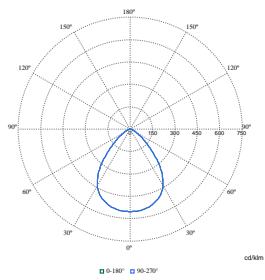

Polar Normal (separate) - DN560BI - 910505100924