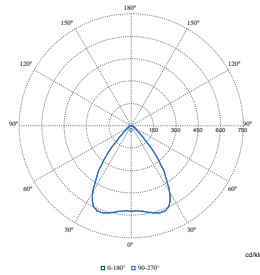

Polar Wide Diagrams

Polar Normal (separate) - DN560BI - 910505100928

Polar Normal (separate) - DN560BI - 910505100920

Polar Normal (separate) - DN560BI - 910505100926

Polar Normal (separate) - DN560BI - 910505100927