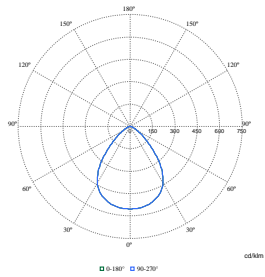

LuxSpace Mini, recessed

Polar Wide Diagrams

Polar Normal (separate) - DN560BI - 910505100917