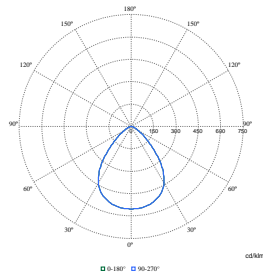

Polar Wide Diagrams

Polar Normal (separate) - DN560BI - 910505100928

Polar Normal (separate) - DN560BI - 910505100920

Polar Normal (separate) - DN560BI - 910505100926

Polar Normal (separate) - DN560BI - 910505100927

Polar Normal (separate) - DN560BI - 910505100921

Polar Normal (separate) - DN560BI - 910505100918

LuxSpace Mini, recessed

Polar Wide Diagrams

Polar Normal (separate) - DN560BI - 910505100917

Polar Normal (separate) - DN560BI - 910505100922