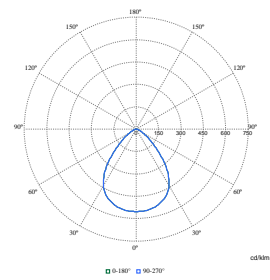

Polar Normal (separate) - DN560BI - 910505100915