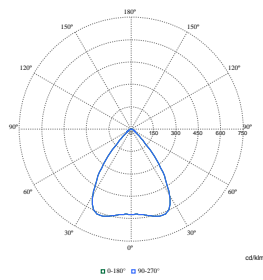

Polar Normal (separate) - DN560BI - 910505100919