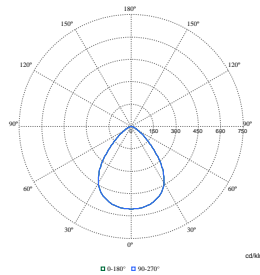

Polar Wide Diagrams

Polar Normal (separate) - DN560BI - 910505100928

Polar Normal (separate) - DN560BI - 910505100920

Polar Normal (separate) - DN560BI - 910505100926

Polar Normal (separate) - DN560BI - 910505100927