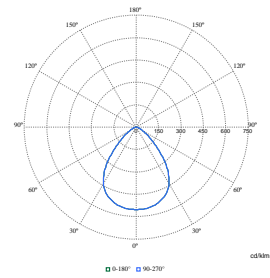

Polar Normal (separate) - DN560BI - 910505100916