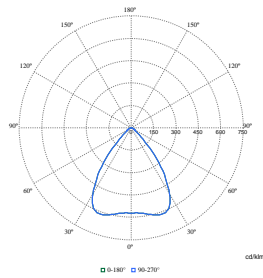

Polar Normal (separate) - DN560BI - 910505100919