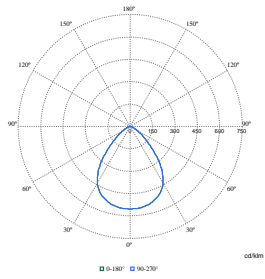

LuxSpace Mini, recessed

Polar Wide Diagrams

**Polar Normal (separate) - DN560BI -
910505100923**