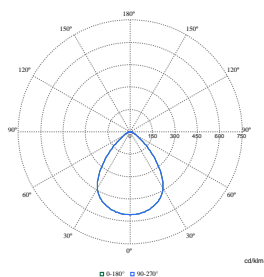

Order Code	Full Product Name	Chromaticité initiale
8718699970505	DN560B LED12S/830UE PSU-E C ELP3 WH	(0.43, 0.40) SDCM <2
8718699970512	DN560B LED12S/840UE PSU-E C ELP3 WH	(0.38, 0.38) SDCM <2
8718699970529	DN560B LED12S/830UE DIA-VLC-E C WH	(0.43, 0.40) SDCM <2
8718699970536	DN560B LED12S/840UE DIA-VLC-E C WH	(0.38, 0.38) SDCM <2
8718699970567	DN560B LED20S/830UE PSU-E C WH	(0.43, 0.40) SDCM <2
8718699970574	DN560B LED20S/840UE PSU-E C WH	(0.38, 0.38) SDCM <2

Données du produit

Order Code	Full Product Name	Code famille de produits
8718699970482	DN561B LED12S/830UE PSU-E C WH	DN561B
8718699970499	DN561B LED12S/840UE PSU-E C WH	DN561B
8718699970550	DN561B LED12S/840UE DIA-VLC-E C WH	DN561B
8718699970444	DN560B LED12S/830UE PSU-E C WH	DN560B
8718699970451	DN560B LED12S/840UE PSU-E C WH	DN560B
8718699970468	DN560B LED12S/830UE PSU-E C PG WH	DN560B
8718699970475	DN560B LED12S/840UE PSU-E C PG WH	DN560B

Order Code	Full Product Name	Code famille de produits
8718699970505	DN560B LED12S/830UE PSU-E C ELP3 WH	DN560B
8718699970512	DN560B LED12S/840UE PSU-E C ELP3 WH	DN560B
8718699970529	DN560B LED12S/830UE DIA-VLC-E C WH	DN560B
8718699970536	DN560B LED12S/840UE DIA-VLC-E C WH	DN560B
8718699970567	DN560B LED20S/830UE PSU-E C WH	DN560B
8718699970574	DN560B LED20S/840UE PSU-E C WH	DN560B

Polar Wide Diagrams

Polar Normal (separate) - DN560BI - 910505100928