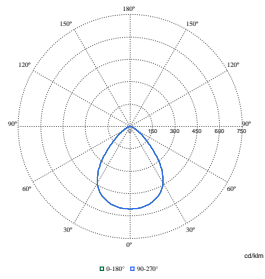

Application

- Offices
- Retail
- Hospitals and Care Centers
- Hospitality

Versions

IPPR_DN560Bi_0009-Product photo

Dimensional drawing

LuxSpace Mini, recessed

Polar Wide Diagrams

Polar Normal (separate) - DN560BI - 910505100917