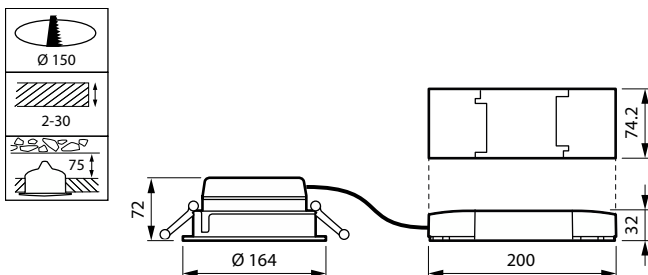

LuxSpace Mini, recessed

Features

- Mini version for recessed with 150mm cut-out diameter (DN560B/DN561B)
- Choice of four optics: high-gloss, faceted, matt and white
- UGR19 and UGR22 versions with different product heights
- Selection of colors: High-gloss metalized, white (RAL9003), grey (RAL9006), black (RAL9004) as standard (any other RAL color possible upon request)
- Compliant for central emergency lighting with DC (upon request)
- Multiple additional options: Emergency lighting (single battery 3 hours), through-wiring, Eca and B2ca cable & connector options
- Extended useful lifetime 50,000 hours at L90

Application

- Offices
- Retail
- Hospitals and Care Centers
- Hospitality

Versions

IPPR_DN560Bi_0009-Product photo

Dimensional drawing

LuxSpace Mini, recessed

Polar Wide Diagrams

Polar Normal (separate) - DN560BI - 910505100917