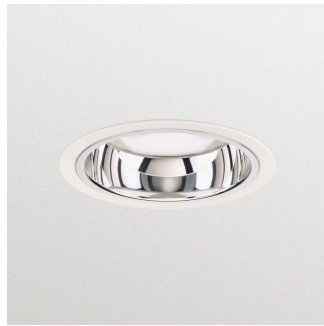

IPPR_DN560Bi_0009-Product photo