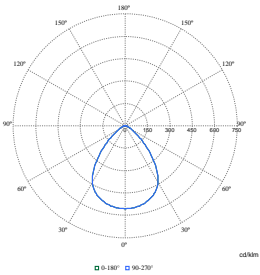

Order Code	Full Product Name	Initial chromaticity
910505100921	DN560B LED12S/830UE PSU-E C ELP3 WH	(0.43, 0.40) SDCM <2
910505100922	DN560B LED12S/840UE PSU-E C ELP3 WH	(0.38, 0.38) SDCM <2
910505100923	DN560B LED12S/830UE DIA-VLC-E C WH	(0.43, 0.40) SDCM <2
910505100924	DN560B LED12S/840UE DIA-VLC-E C WH	(0.38, 0.38) SDCM <2
910505100927	DN560B LED20S/830UE PSU-E C WH	(0.43, 0.40) SDCM <2
910505100928	DN560B LED20S/840UE PSU-E C WH	(0.38, 0.38) SDCM <2

Product Data

Order Code	Full Product Name	Product family code
910505100919	DN561B LED12S/830UE PSU-E C WH	DN561B
910505100920	DN561B LED12S/840UE PSU-E C WH	DN561B
910505100926	DN561B LED12S/840UE DIA-VLC-E C WH	DN561B
910505100915	DN560B LED12S/830UE PSU-E C WH	DN560B
910505100916	DN560B LED12S/840UE PSU-E C WH	DN560B
910505100917	DN560B LED12S/830UE PSU-E C PG WH	DN560B
910505100918	DN560B LED12S/840UE PSU-E C PG WH	DN560B

Order Code	Full Product Name	Product family code
910505100921	DN560B LED12S/830UE PSU-E C ELP3 WH	DN560B
910505100922	DN560B LED12S/840UE PSU-E C ELP3 WH	DN560B
910505100923	DN560B LED12S/830UE DIA-VLC-E C WH	DN560B
910505100924	DN560B LED12S/840UE DIA-VLC-E C WH	DN560B
910505100927	DN560B LED20S/830UE PSU-E C WH	DN560B
910505100928	DN560B LED20S/840UE PSU-E C WH	DN560B

Polar Wide Diagrams

Polar Normal (separate) - DN560BI - 910505100928