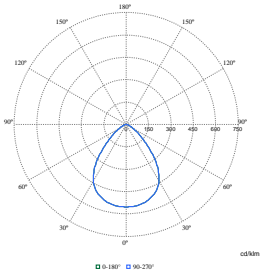

LuxSpace Mini, recessed

Polar Wide Diagrams

Polar Normal (separate) - DN560BI - 910505100917