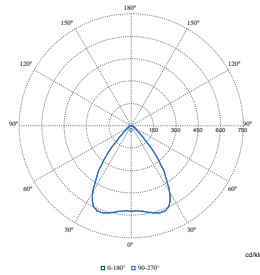

Order Code	Full Product Name	Initial chromaticity
910505100921	DN560B LED12S/830UE PSU-E C ELP3 WH	(0.43, 0.40) SDCM <2
910505100922	DN560B LED12S/840UE PSU-E C ELP3 WH	(0.38, 0.38) SDCM <2
910505100923	DN560B LED12S/830UE DIA-VLC-E C WH	(0.43, 0.40) SDCM <2
910505100924	DN560B LED12S/840UE DIA-VLC-E C WH	(0.38, 0.38) SDCM <2
910505100927	DN560B LED20S/830UE PSU-E C WH	(0.43, 0.40) SDCM <2
910505100928	DN560B LED20S/840UE PSU-E C WH	(0.38, 0.38) SDCM <2

Product Data

Order Code	Full Product Name	Product family code
910505100919	DN561B LED12S/830UE PSU-E C WH	DN561B
910505100920	DN561B LED12S/840UE PSU-E C WH	DN561B
910505100926	DN561B LED12S/840UE DIA-VLC-E C WH	DN561B
910505100915	DN560B LED12S/830UE PSU-E C WH	DN560B
910505100916	DN560B LED12S/840UE PSU-E C WH	DN560B
910505100917	DN560B LED12S/830UE PSU-E C PG WH	DN560B
910505100918	DN560B LED12S/840UE PSU-E C PG WH	DN560B

Order Code	Full Product Name	Product family code
910505100921	DN560B LED12S/830UE PSU-E C ELP3 WH	DN560B
910505100922	DN560B LED12S/840UE PSU-E C ELP3 WH	DN560B
910505100923	DN560B LED12S/830UE DIA-VLC-E C WH	DN560B
910505100924	DN560B LED12S/840UE DIA-VLC-E C WH	DN560B
910505100927	DN560B LED20S/830UE PSU-E C WH	DN560B
910505100928	DN560B LED20S/840UE PSU-E C WH	DN560B

Polar Wide Diagrams

Polar Normal (separate) - DN560BI - 910505100920