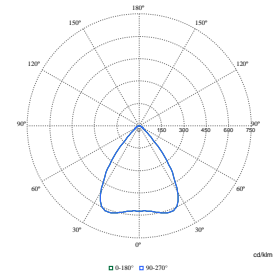

Order Code	Full Product Name	Initial chromaticity
910505100921	DN560B LED12S/830UE PSU-E C ELP3 WH	(0.43, 0.40) SDCM <2
910505100922	DN560B LED12S/840UE PSU-E C ELP3 WH	(0.38, 0.38) SDCM <2
910505100923	DN560B LED12S/830UE DIA-VLC-E C WH	(0.43, 0.40) SDCM <2
910505100924	DN560B LED12S/840UE DIA-VLC-E C WH	(0.38, 0.38) SDCM <2
910505100927	DN560B LED20S/830UE PSU-E C WH	(0.43, 0.40) SDCM <2
910505100928	DN560B LED20S/840UE PSU-E C WH	(0.38, 0.38) SDCM <2

Product Data

Order Code	Full Product Name	Product family code
910505100919	DN561B LED12S/830UE PSU-E C WH	DN561B
910505100920	DN561B LED12S/840UE PSU-E C WH	DN561B
910505100926	DN561B LED12S/840UE DIA-VLC-E C WH	DN561B
910505100915	DN560B LED12S/830UE PSU-E C WH	DN560B
910505100916	DN560B LED12S/840UE PSU-E C WH	DN560B
910505100917	DN560B LED12S/830UE PSU-E C PG WH	DN560B
910505100918	DN560B LED12S/840UE PSU-E C PG WH	DN560B

Order Code	Full Product Name	Product family code
910505100921	DN560B LED12S/830UE PSU-E C ELP3 WH	DN560B
910505100922	DN560B LED12S/840UE PSU-E C ELP3 WH	DN560B
910505100923	DN560B LED12S/830UE DIA-VLC-E C WH	DN560B
910505100924	DN560B LED12S/840UE DIA-VLC-E C WH	DN560B
910505100927	DN560B LED20S/830UE PSU-E C WH	DN560B
910505100928	DN560B LED20S/840UE PSU-E C WH	DN560B

Polar Wide Diagrams

Polar Normal (separate) - DN560BI - 910505100926