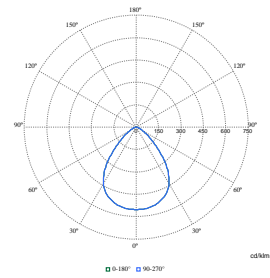

Polar Normal (separate) - DN560BI - 910505100915