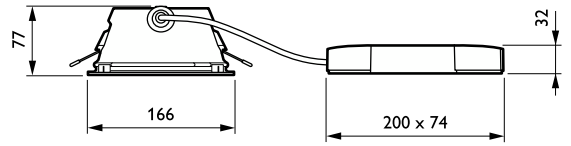

Dimensional drawing