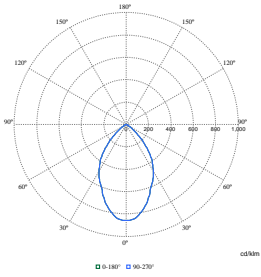

Polar Wide Diagrams

Polar Normal (separate) - DN460BN - 910505102101