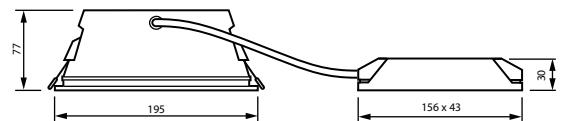

Dimensional drawing