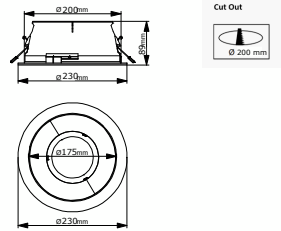

Dimensional drawing