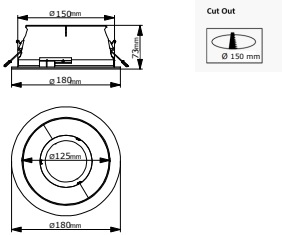

Dimensional drawing