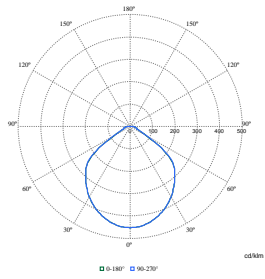

Polar Wide Diagrams

Polar Normal (separate) - DN460BN - 910505102292