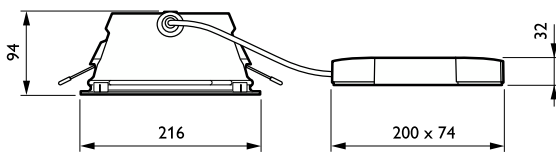

Dimensional drawing