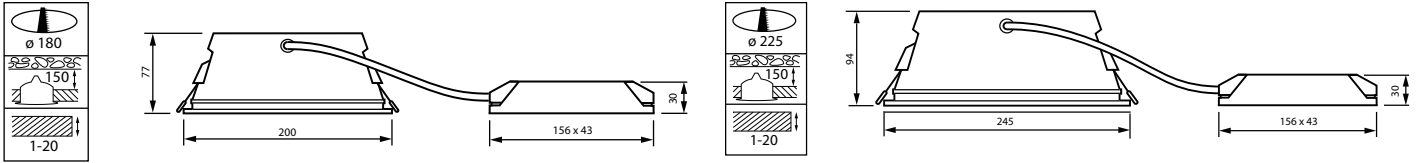

Dimensional drawing