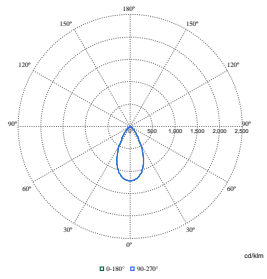

Polar Wide Diagrams

Polar Normal (separate) - DN460BN - 910505102071