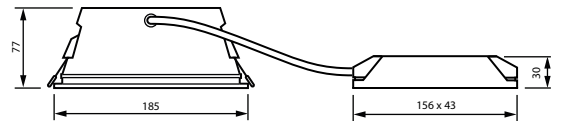

Dimensional drawing