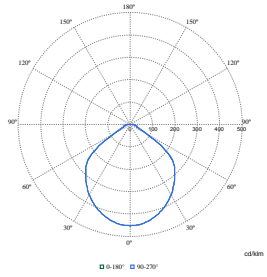

Polar Wide Diagrams

Polar Normal (separate) - DN460BN - 912500100543