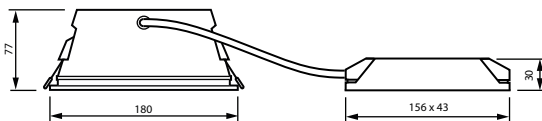

Dimensional drawing