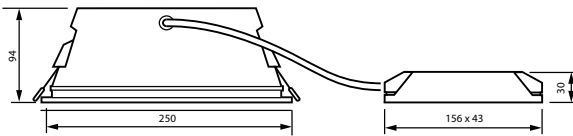

Dimensional drawing