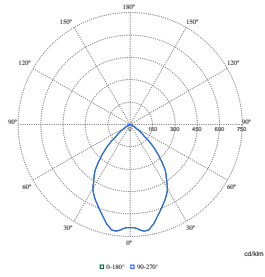

Polar Wide Diagrams

Polar Normal (separate) - DN460BN - 912500100070