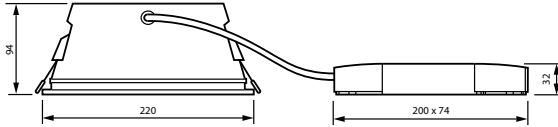

Dimensional drawing