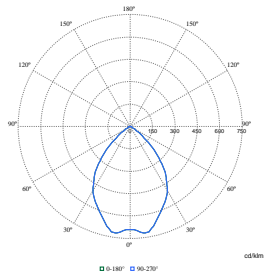

Polar Wide Diagrams

Polar Normal (separate) - DN460BN - 912500100071