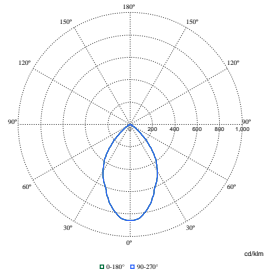

Polar Wide Diagrams

Polar Normal (separate) - DN460BN - 912500100514