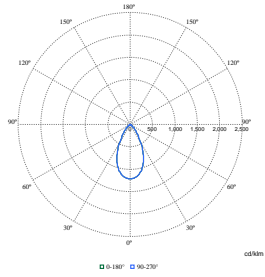

Polar Wide Diagrams

Polar Normal (separate) - DN460BN - 912500101314