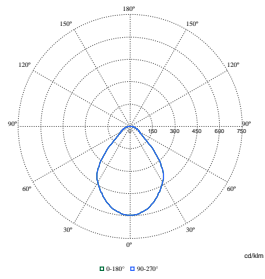

Downlight CoreLine gen5

Polar Wide Diagrams

Polar Normal (separate) - DN142BI - 910505103586