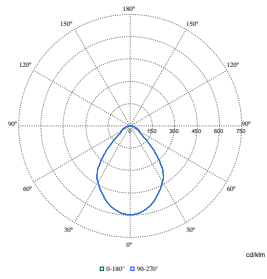

Downlight CoreLine gen5

Polar Wide Diagrams

Polar Normal (separate) - 911401551532