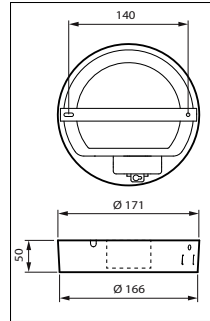

CoreLine SlimDownlight DN145B
Mini PSU

Dimensional drawing

CoreLine SlimDownlight

Dimensional drawing

CoreLine SlimDownlight

Product details

CoreLine SlimDownlight 2100lm
side view

CoreLine SlimDownlight Surface-mounted 2100lm