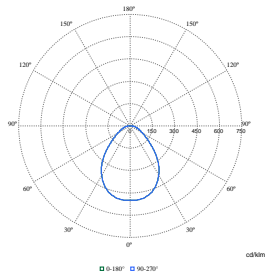

CoreLine SlimDownlight

Polar Wide Diagrams

Polar Normal (separate) - 911401894887