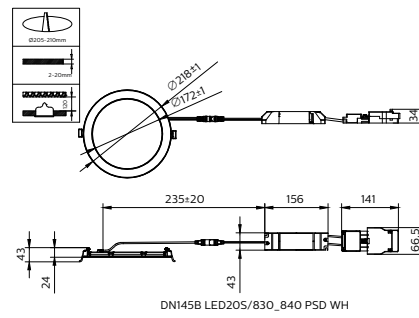

CoreLine SlimDownlight DN145B
Mini PSU

Dimensional drawing

CoreLine SlimDownlight

Dimensional drawing

CoreLine SlimDownlight

Product details

CoreLine SlimDownlight 2100lm
side view

CoreLine SlimDownlight Surface-mounted 2100lm