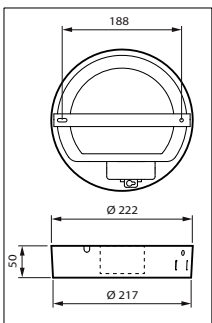

CoreLine SlimDownlight DN145B
Mini PSU

Dimensional drawing

CoreLine SlimDownlight

Dimensional drawing

CoreLine SlimDownlight

Product details

CoreLine SlimDownlight 2100lm
side view

CoreLine SlimDownlight Surface-mounted 2100lm