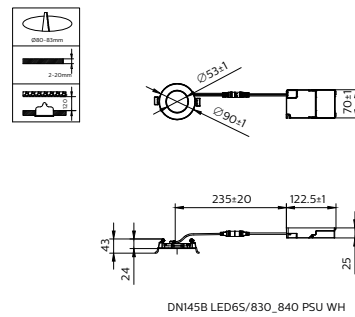

CoreLine SlimDownlight DN145B
Mini PSU

Dimensional drawing

CoreLine SlimDownlight

Dimensional drawing

CoreLine SlimDownlight

Product details

CoreLine SlimDownlight 2100lm
side view

CoreLine SlimDownlight Surface-mounted 2100lm