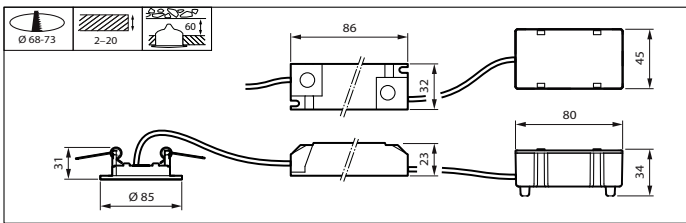

CoreLine SlimDownlight DN145B
Mini PSU

Dimensional drawing

CoreLine SlimDownlight

Dimensional drawing

CoreLine SlimDownlight

Product details

CoreLine SlimDownlight 2100lm
side view

CoreLine SlimDownlight Surface-mounted 2100lm