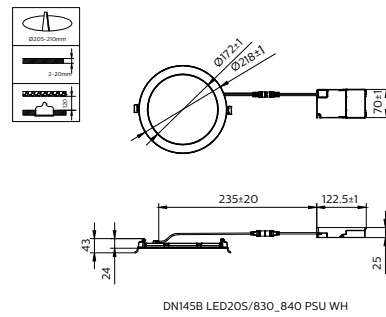

CoreLine SlimDownlight DN145B
Mini PSU

Dimensional drawing

CoreLine SlimDownlight

Dimensional drawing

CoreLine SlimDownlight

Product details

CoreLine SlimDownlight 2100lm
side view

CoreLine SlimDownlight Surface-mounted 2100lm