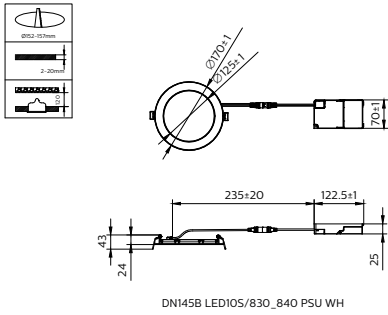

CoreLine SlimDownlight DN145B
Mini PSU

Dimensional drawing

CoreLine SlimDownlight

Dimensional drawing

CoreLine SlimDownlight

Product details

CoreLine SlimDownlight 2100lm
side view

CoreLine SlimDownlight Surface-mounted 2100lm