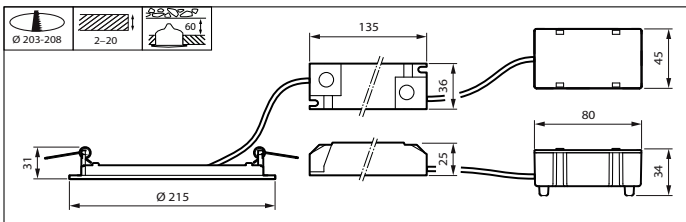

CoreLine SlimDownlight DN145B
Mini PSU

Dimensional drawing

CoreLine SlimDownlight

Dimensional drawing

CoreLine SlimDownlight

Product details

CoreLine SlimDownlight 2100lm
side view

CoreLine SlimDownlight Surface-mounted 2100lm