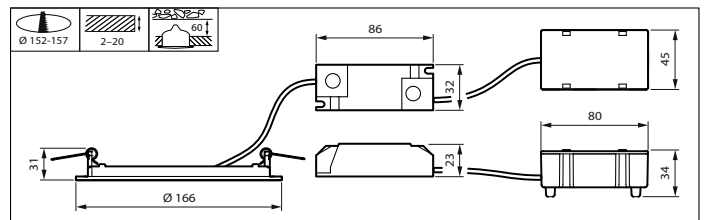

CoreLine SlimDownlight DN145B
Mini PSU

Dimensional drawing

CoreLine SlimDownlight

Dimensional drawing

CoreLine SlimDownlight

Product details

CoreLine SlimDownlight 2100lm
side view

CoreLine SlimDownlight Surface-mounted 2100lm