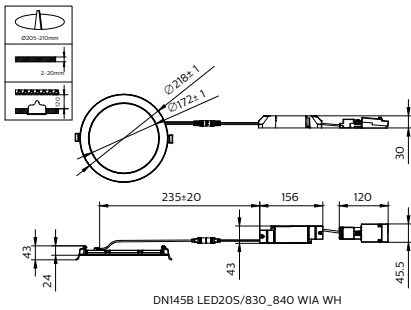

CoreLine SlimDownlight DN145B
Mini PSU

Dimensional drawing

CoreLine SlimDownlight

Dimensional drawing

CoreLine SlimDownlight

Product details

CoreLine SlimDownlight 2100lm
side view

CoreLine SlimDownlight Surface-mounted 2100lm