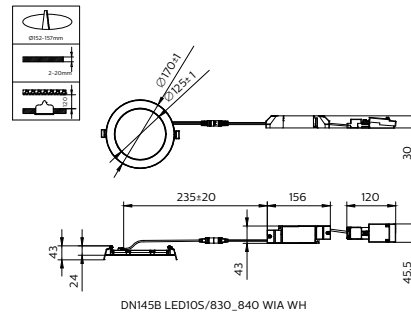

CoreLine SlimDownlight DN145B
Compact WIA

CoreLine SlimDownlight DN145B
Mini WIA

CoreLine SlimDownlight

Versions

CoreLine SlimDownlight DN145B
Compact PSD

CoreLine SlimDownlight DN145B
Micro PSU

CoreLine SlimDownlight DN145B
Mini PSD

CoreLine SlimDownlight DN145B
Mini PSU

Dimensional drawing

CoreLine SlimDownlight

Dimensional drawing

CoreLine SlimDownlight

Product details

CoreLine SlimDownlight 2100lm
side view

CoreLine SlimDownlight Surface-mounted 2100lm