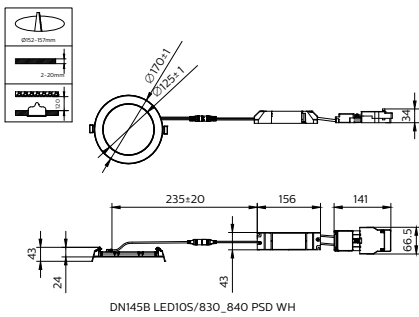

CoreLine SlimDownlight DN145B
Mini PSU

Dimensional drawing

CoreLine SlimDownlight

Dimensional drawing

CoreLine SlimDownlight

Product details

CoreLine SlimDownlight 2100lm
side view

CoreLine SlimDownlight Surface-mounted 2100lm