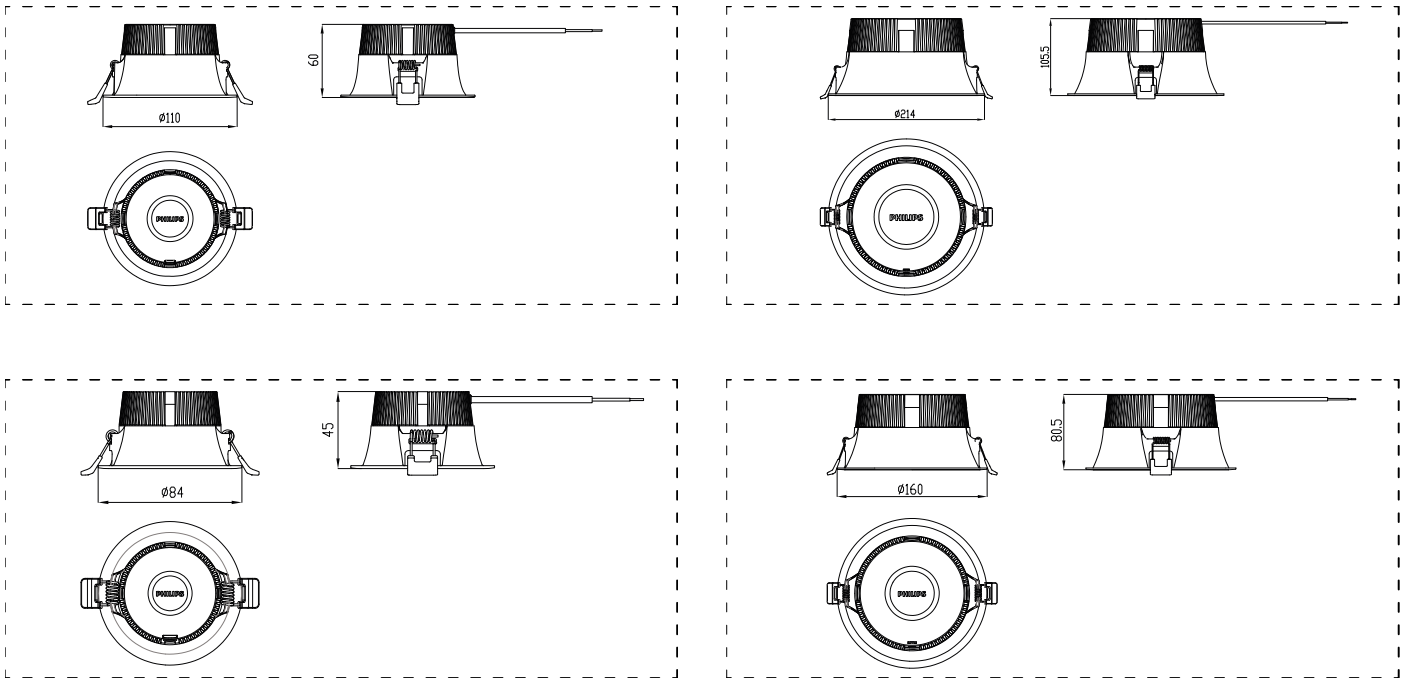

### Features

- 100–110 lm/W
- Deep recessed design
- Multiple sizes and light levels available
- Multiple color temperatures available

## Dimensional drawing