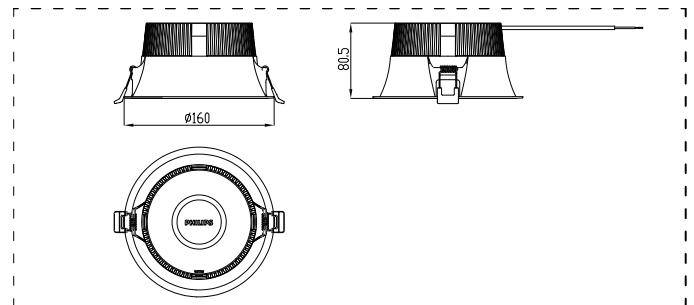

Application

- Offices
- Corridors
- Rest rooms

GreenUp deep recessed downlight G2

Versions

GreenUp deep recessed downlight G2

Dimensional drawing

GreenUp deep recessed downlight G2

Light Technical	
Color rendering index (CRI)	80
Operating and Electrical	
Protection class IEC	Safety class II
Input Voltage	220 to 240 V
Line Frequency	50 or 60 Hz
Controls and Dimming	
Dimmable	No
Mechanical and Housing	
Optical cover type	Polycarbonate Diffuser
Housing Color	Black
Mech. impact protection code	IK03
Ingress protection code	IP20
Approval and Application	
Ambient temperature range	-20 to +40 °C
CE mark	Yes
Initial Performance (IEC Compliant)	
Luminous flux tolerance	-10% / +20%