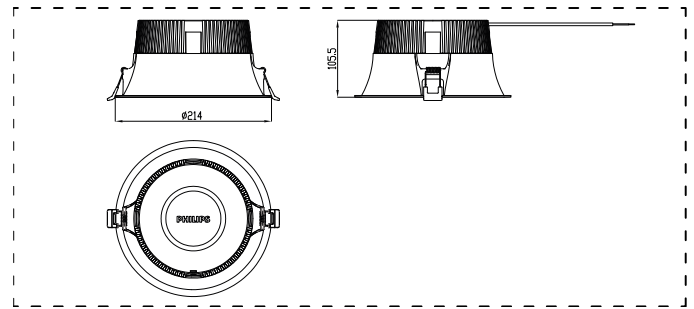

Application

- Offices
- Corridors
- Rest rooms

GreenUp deep recessed downlight G2

Versions

GreenUp deep recessed downlight G2

Dimensional drawing

GreenUp deep recessed downlight G2

Light Technical	
Color rendering index (CRI)	80
Operating and Electrical	
Protection class IEC	Safety class II
Input Voltage	220 to 240 V
Line Frequency	50 or 60 Hz
Controls and Dimming	
Dimmable	No
Mechanical and Housing	
Optical cover type	Polycarbonate Diffuser
Housing Color	Black
Mech. impact protection code	IK03
Ingress protection code	IP20
Approval and Application	
Ambient temperature range	-20 to +40 °C
CE mark	Yes
Initial Performance (IEC Compliant)	
Luminous flux tolerance	-10% / +20%