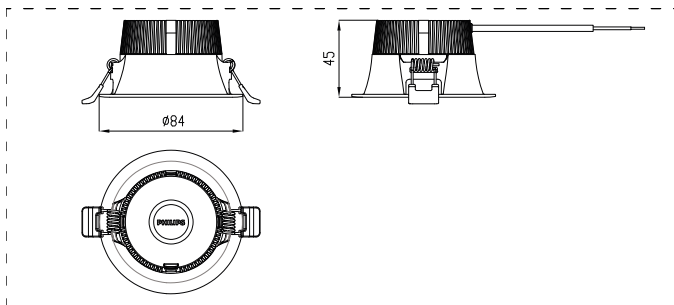

Application

- Offices
- Corridors
- Rest rooms

GreenUp deep recessed downlight G2

Versions

GreenUp deep recessed downlight G2

Dimensional drawing

GreenUp deep recessed downlight G2

Light Technical	
Color rendering index (CRI)	80
Operating and Electrical	
Protection class IEC	Safety class II
Input Voltage	220 to 240 V
Line Frequency	50 or 60 Hz
Controls and Dimming	
Dimmable	No
Mechanical and Housing	
Optical cover type	Polycarbonate Diffuser
Housing Color	Black
Mech. impact protection code	IK03
Ingress protection code	IP20
Approval and Application	
Ambient temperature range	-20 to +40 °C
CE mark	Yes
Initial Performance (IEC Compliant)	
Luminous flux tolerance	-10% / +20%