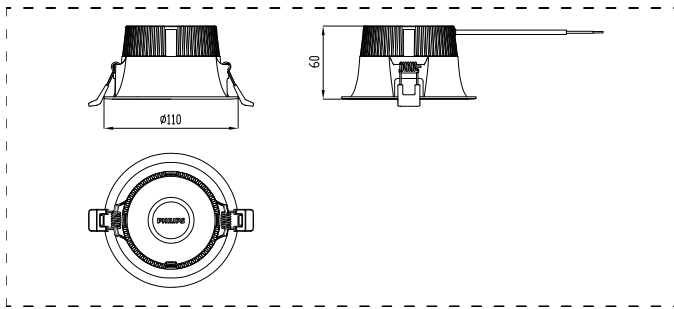

Application

- Offices
- Corridors
- Rest rooms

GreenUp deep recessed downlight G2

Versions

GreenUp deep recessed downlight G2

Dimensional drawing

GreenUp deep recessed downlight G2

Light Technical	
Color rendering index (CRI)	80
Operating and Electrical	
Protection class IEC	Safety class II
Input Voltage	220 to 240 V
Line Frequency	50 or 60 Hz
Controls and Dimming	
Dimmable	No
Mechanical and Housing	
Optical cover type	Polycarbonate Diffuser
Housing Color	Black
Mech. impact protection code	IK03
Ingress protection code	IP20
Approval and Application	
Ambient temperature range	-20 to +40 °C
CE mark	Yes
Initial Performance (IEC Compliant)	
Luminous flux tolerance	-10% / +20%