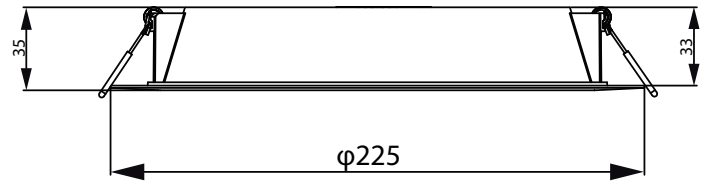

Essential SmartBright LED Downlight

Dimensional drawing