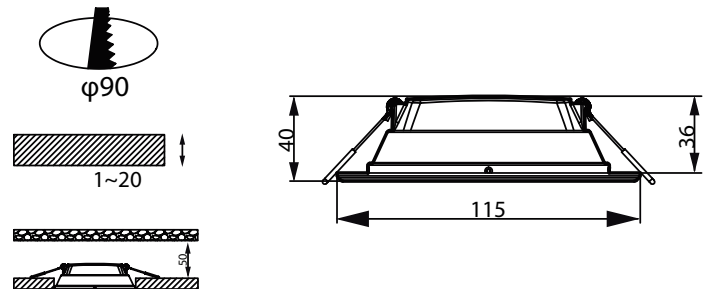

Application

- Ritel
- Kantor
- Perumahan

Essential SmartBright LED Downlight

Versions

Downlight DN027B G3 SQ

Downlight DN027B G3 RD

Dimensional drawing

Essential SmartBright LED Downlight