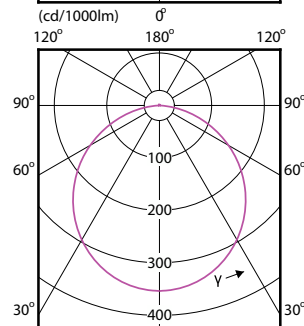

Essential SmartBright LED Downlight