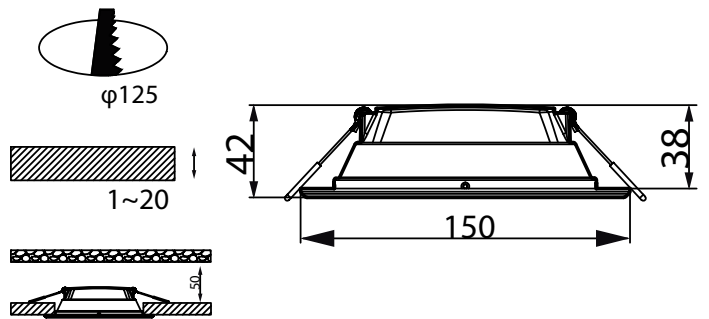

Essential SmartBright LED Downlight

Dimensional drawing