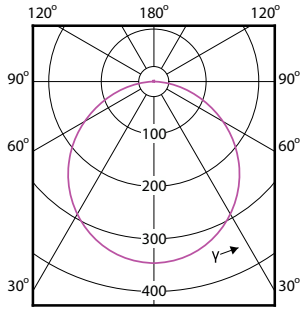

Essential SmartBright LED Downlight