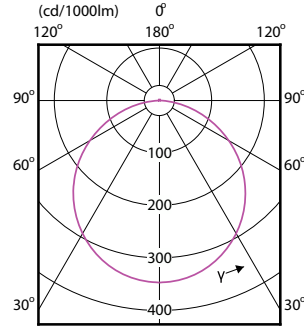

Essential SmartBright LED Downlight