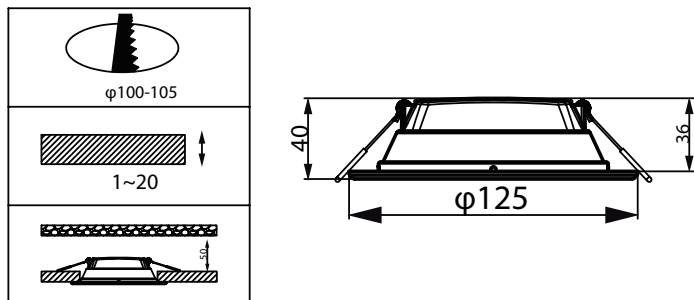

Dimensional drawing