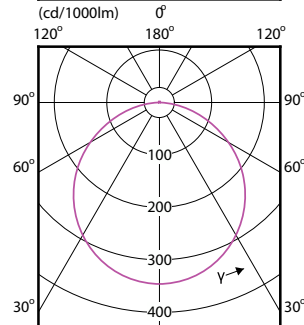

Essential SmartBright LED Downlight