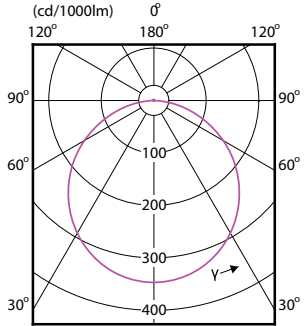

Essential SmartBright LED Downlight