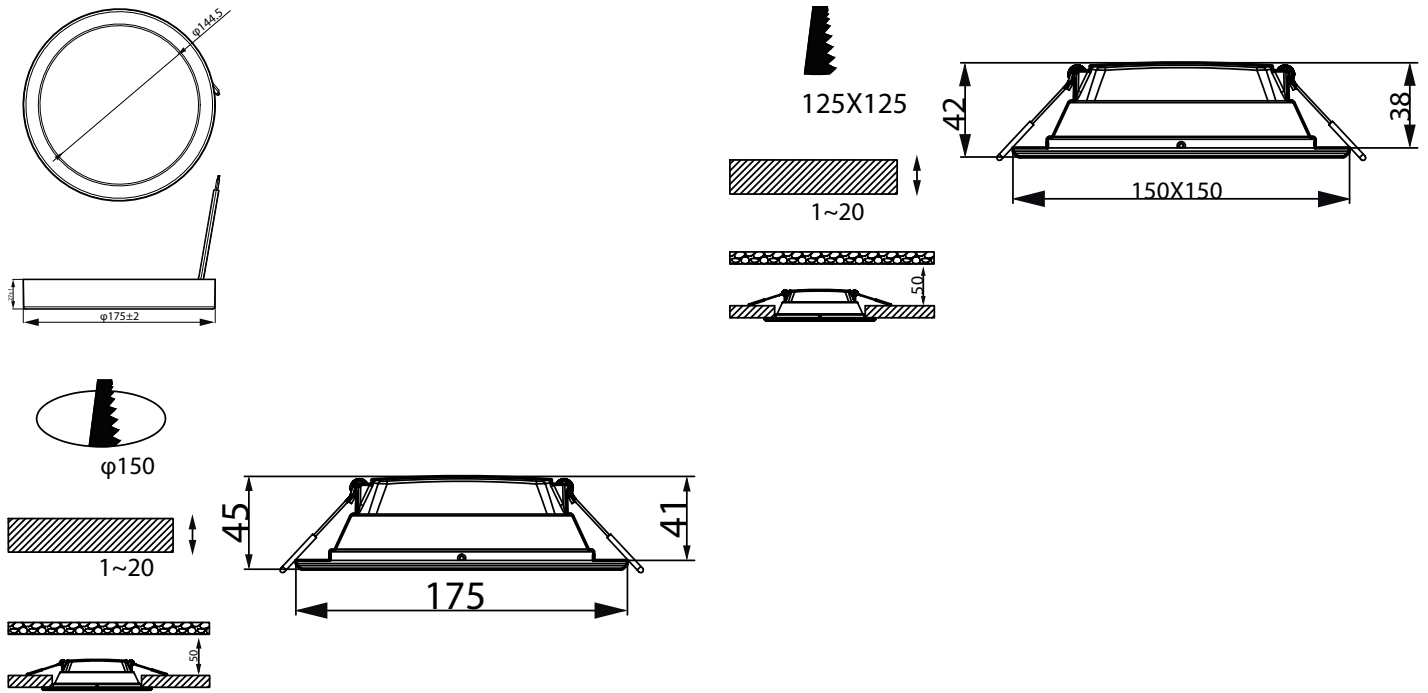

Dimensional drawing

Essential SmartBright LED Downlight

Dimensional drawing

Essential SmartBright LED Downlight

Informasi Umum

Driver tercakup	Ya
Sumber cahaya yang dapat diganti	Tidak
Jumlah unit alat	1 unit