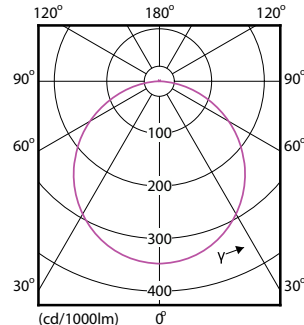

Essential SmartBright LED Downlight