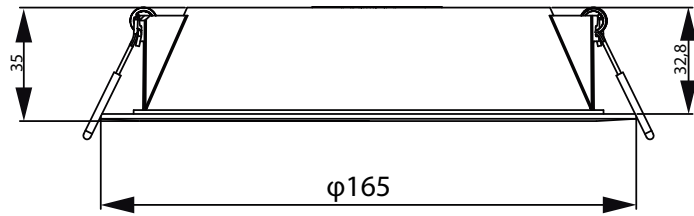

Essential SmartBright LED Downlight

Dimensional drawing