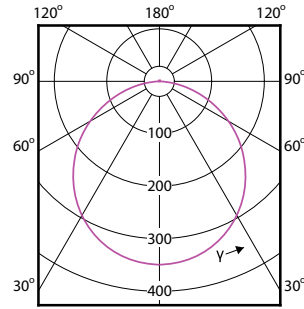

Essential SmartBright LED Downlight