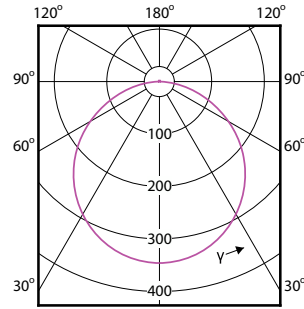

Essential SmartBright LED Downlight