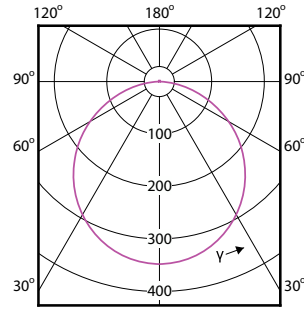

Essential SmartBright LED Downlight