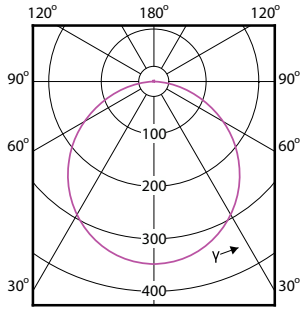

Essential SmartBright LED Downlight