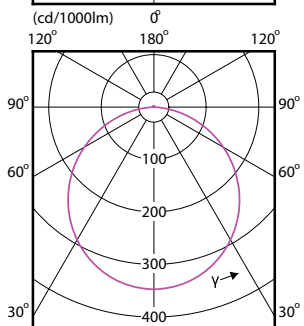

Essential SmartBright LED Downlight