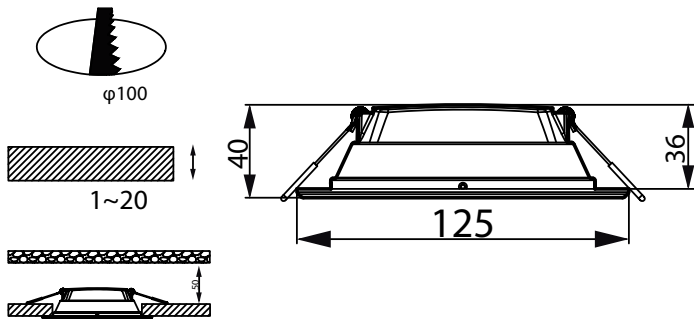

Dimensional drawing