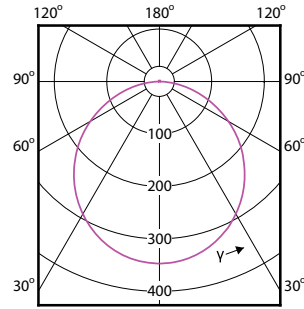

Essential SmartBright LED Downlight