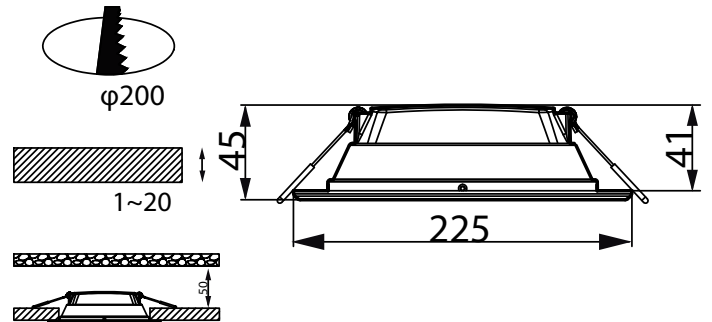

Application

- Ritel
- Kantor
- Perumahan

Essential SmartBright LED Downlight

Versions

Downlight DN027B G3 SQ

Downlight DN027B G3 RD

Dimensional drawing

Essential SmartBright LED Downlight