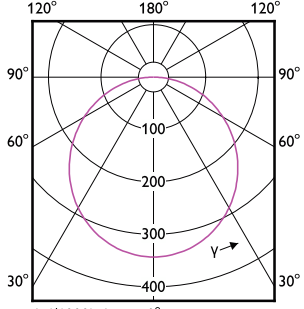

Essential SmartBright LED Downlight