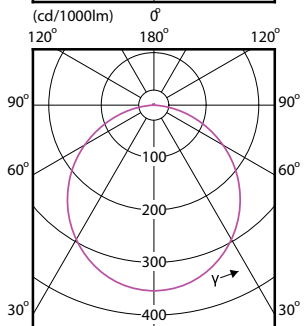

Essential SmartBright LED Downlight