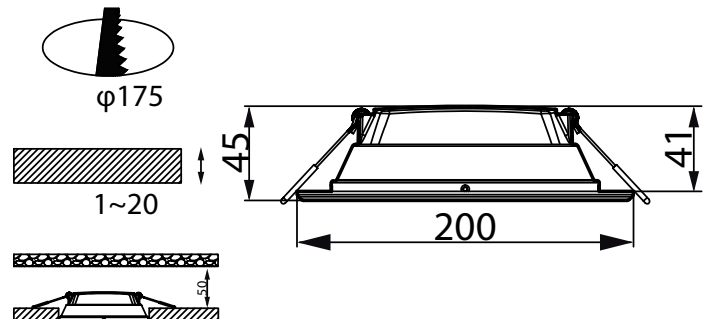

Application

- Ritel
- Kantor
- Perumahan

Essential SmartBright LED Downlight

Versions

Downlight DN027B G3 SQ

Downlight DN027B G3 RD

Dimensional drawing

Essential SmartBright LED Downlight