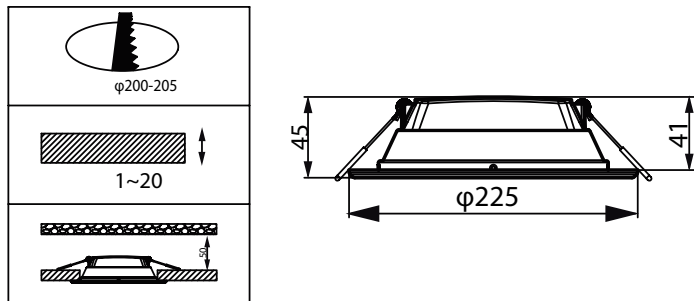

Dimensional drawing