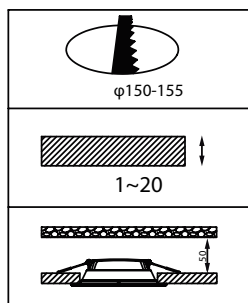

Essential SmartBright LED Downlight

Dimensional drawing