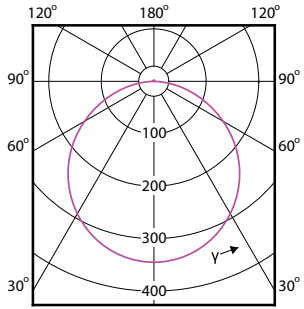

Essential SmartBright LED Downlight