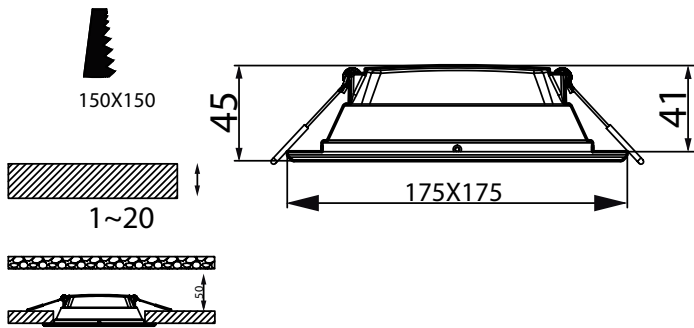

Essential SmartBright LED Downlight

Dimensional drawing