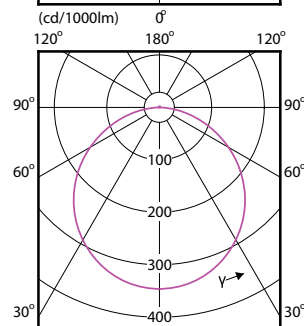

Essential SmartBright LED Downlight