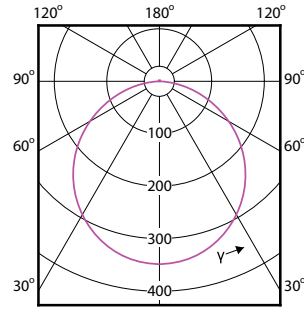

Essential SmartBright LED Downlight