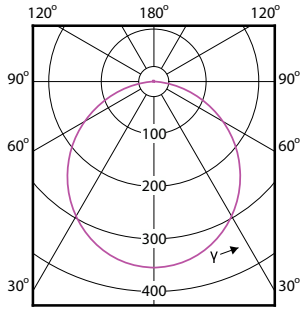

Essential SmartBright LED Downlight