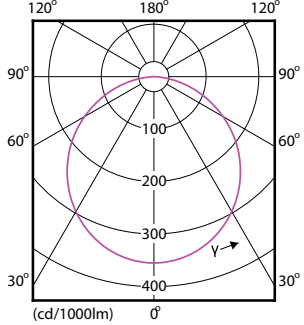

Essential SmartBright LED Downlight