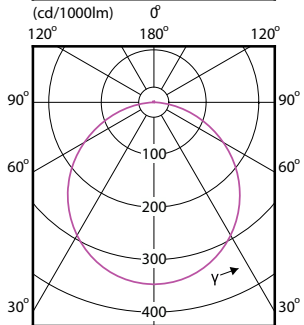

Essential SmartBright LED Downlight