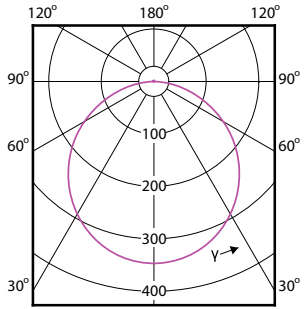

Essential SmartBright LED Downlight