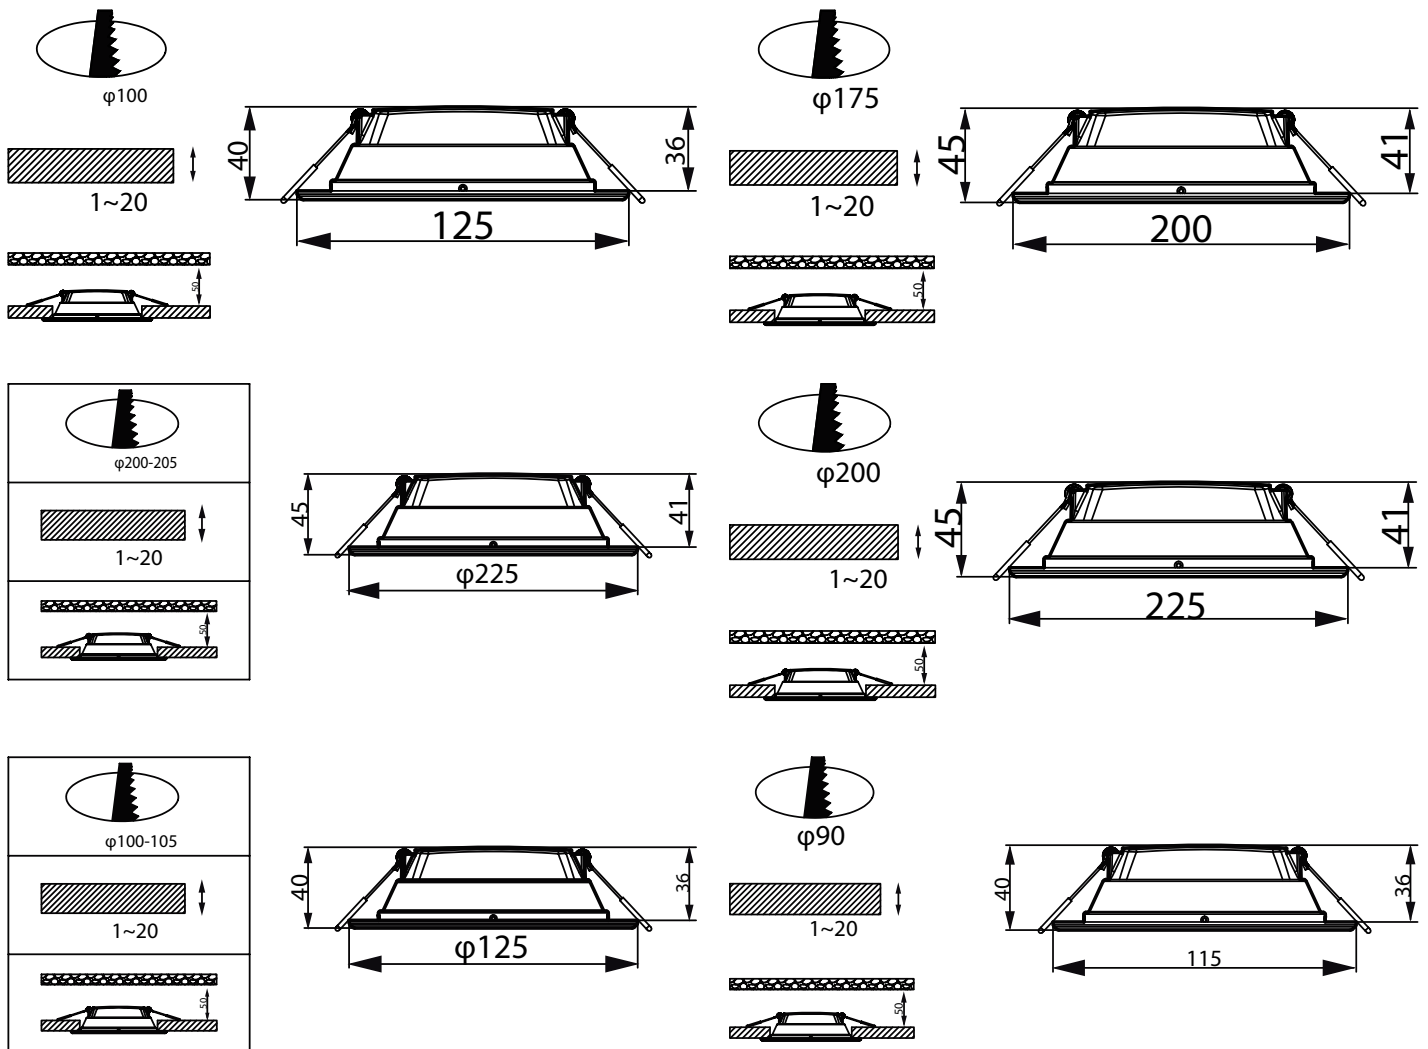

- Retail
- Office
- Residential

Essential SmartBright LED Downlight

Versions

Downlight DN027B G3 SQ

Dimensional drawing

Essential SmartBright LED Downlight

Dimensional drawing

Essential SmartBright LED Downlight