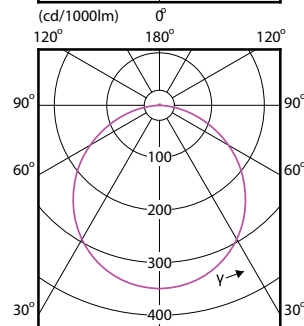

Essential SmartBright LED Downlight