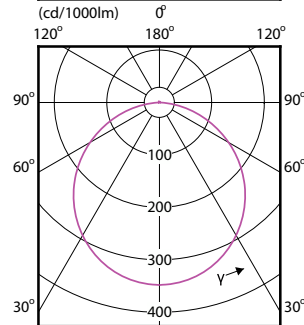

Essential SmartBright LED Downlight