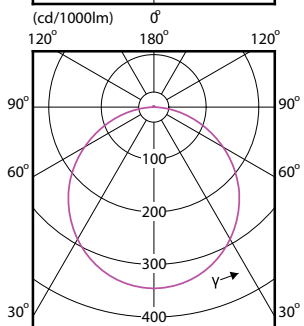

Essential SmartBright LED Downlight