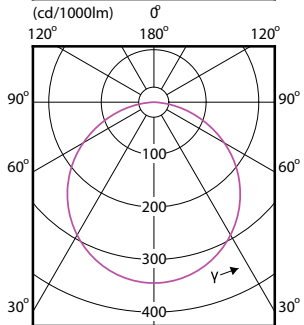

Essential SmartBright LED Downlight