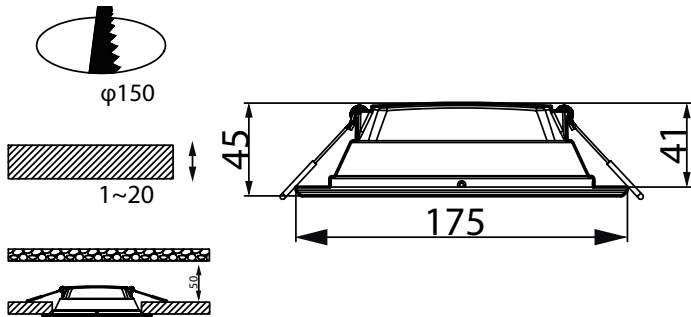

Dimensional drawing

General Information

Driver included	Yes
Light source replaceable	No
Number of gear units	1 unit

Light Technical

Color rendering index (CRI)	80
Optic type	Beam angle 110°

Operating and Electrical