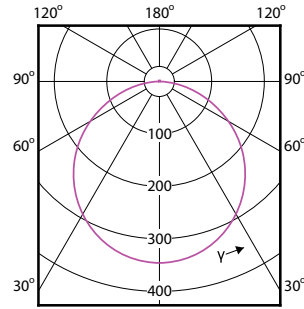

Essential SmartBright LED Downlight