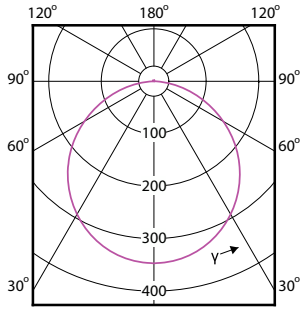

Essential SmartBright LED Downlight