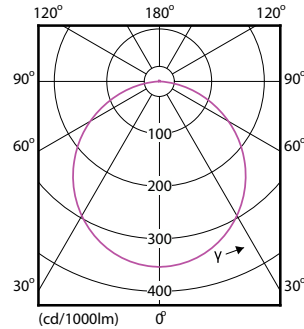

Essential SmartBright LED Downlight