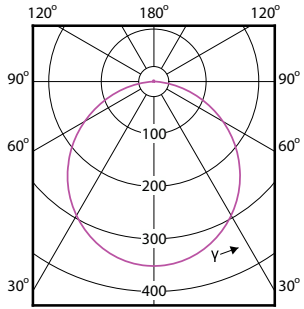

Essential SmartBright LED Downlight