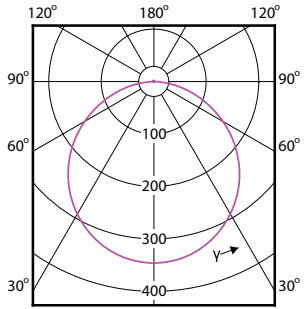

Essential SmartBright LED Downlight