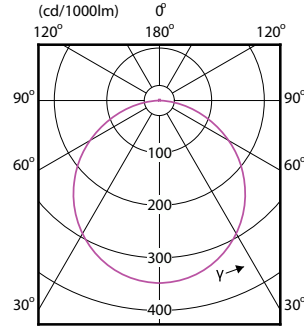

Essential SmartBright LED Downlight