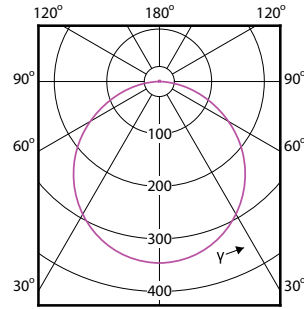

Essential SmartBright LED Downlight