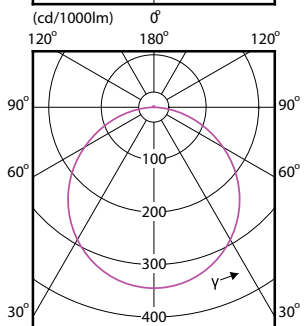

Essential SmartBright LED Downlight