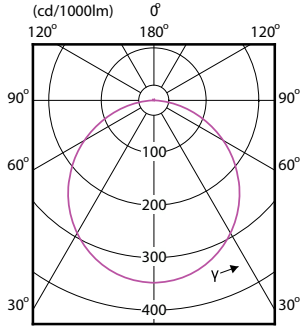

Essential SmartBright LED Downlight