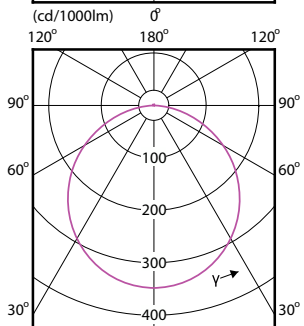

Essential SmartBright LED Downlight