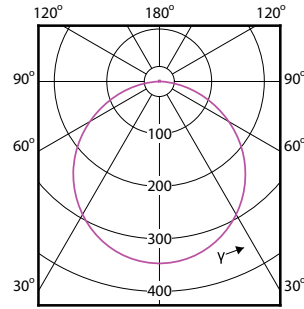

Essential SmartBright LED Downlight