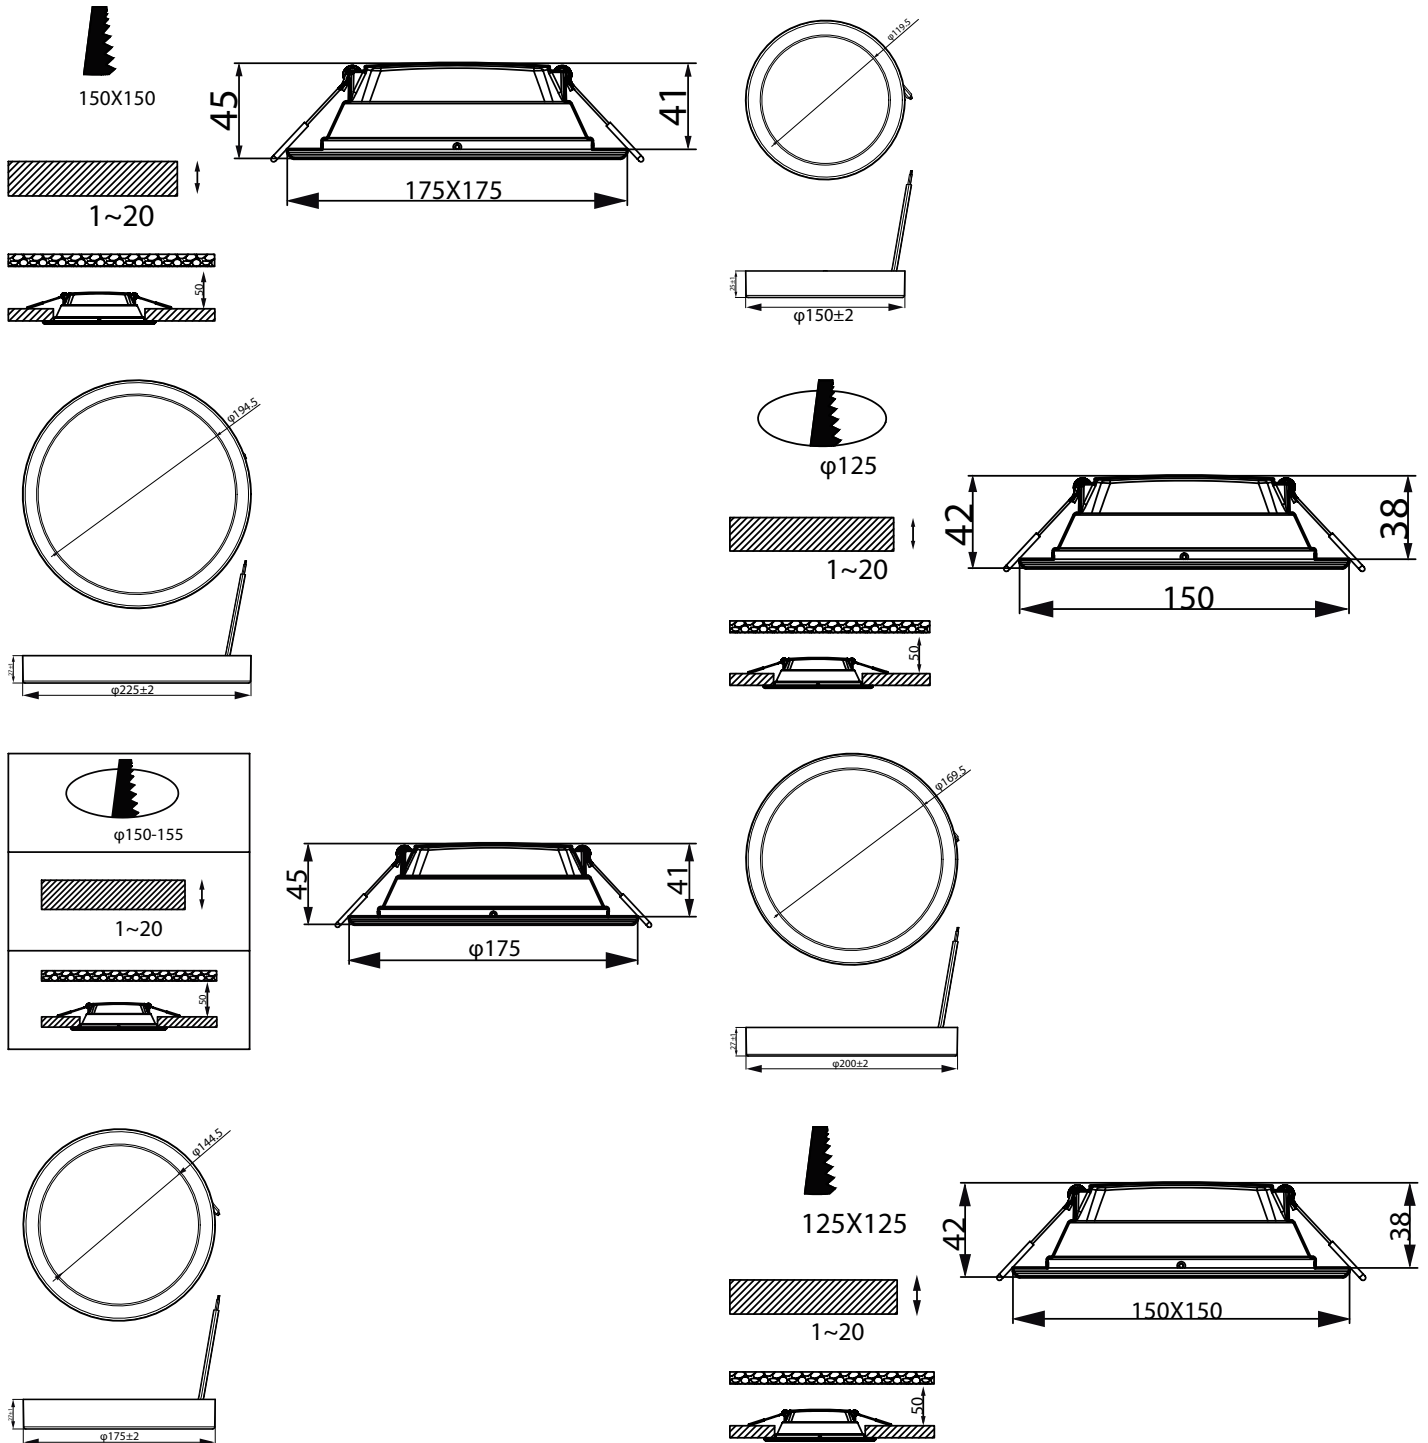

- Retail
- Office
- Residential

Essential SmartBright LED Downlight

Versions

Downlight DN027B G3 SQ

Dimensional drawing

Essential SmartBright LED Downlight

Dimensional drawing

Essential SmartBright LED Downlight