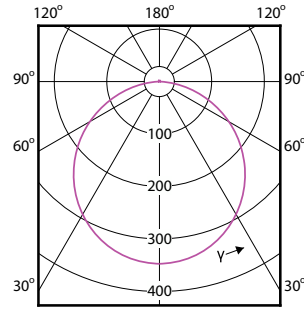

Essential SmartBright LED Downlight