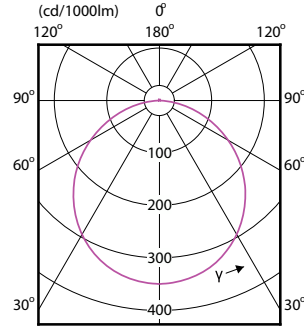

Essential SmartBright LED Downlight