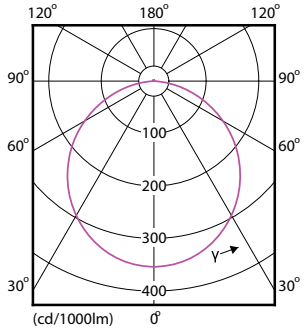

Essential SmartBright LED Downlight