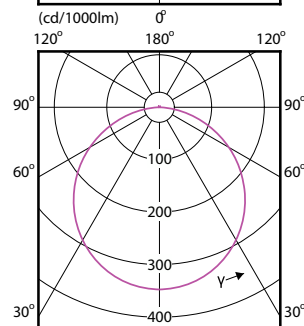

Essential SmartBright LED Downlight