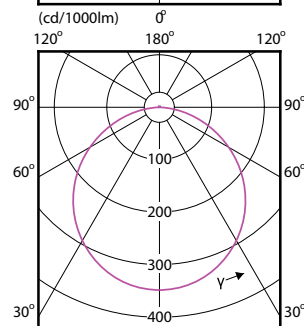

Essential SmartBright LED Downlight