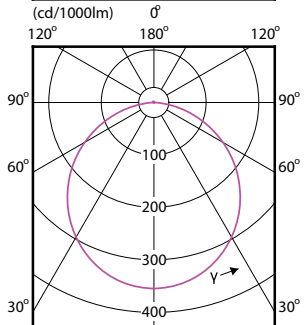

Essential SmartBright LED Downlight