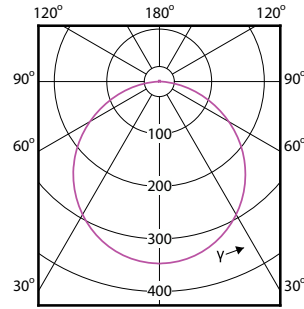

Essential SmartBright LED Downlight