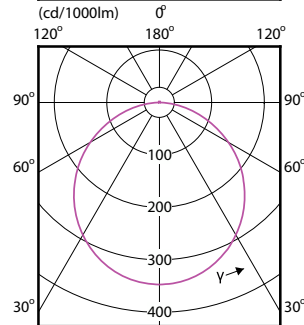

Essential SmartBright LED Downlight