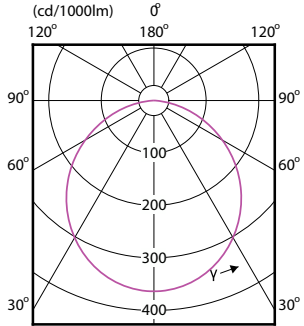

Essential SmartBright LED Downlight