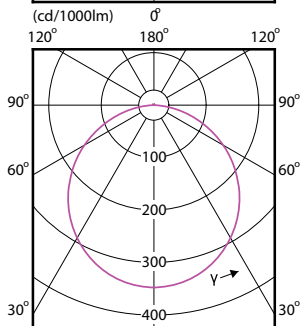

Essential SmartBright LED Downlight