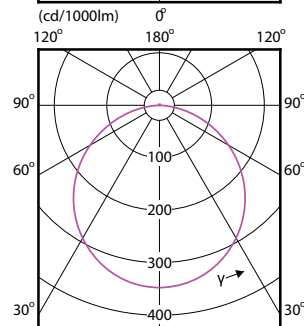

Essential SmartBright LED Downlight