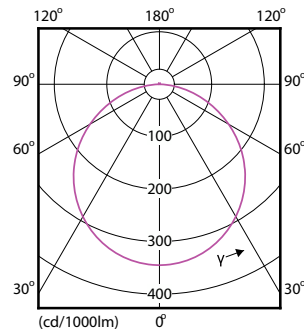

Order Code	Full Product Name	Initial chromaticity
929002675738	DN027C G3 LED9/WW 9W 220-240V D150	(IEC3000K, 0.44, 0.403) < 5SDCM
929002675838	DN027C G3 LED9/NW 9W 220-240V D150	(IEC4000K, 0.38, 0.38) < 5SDCM
929002675938	DN027C G3 LED9/CW 9W 220-240V D150	(IEC6500K, 0.313, 0.337) < 5SDCM
929002676038	DN027C G3 LED12/WW 12W 220-240V D175	(IEC3000K, 0.44, 0.403) < 5SDCM
929002676138	DN027C G3 LED12/NW 12W 220-240V D175	(IEC4000K, 0.38, 0.38) < 5SDCM
929002676238	DN027C G3 LED12/CW 12W 220-240V D175	(IEC6500K, 0.313, 0.337) < 5SDCM
929002676338	DN027C G3 LED15/WW 15W 220-240V D200	(IEC3000K, 0.44, 0.403) < 5SDCM
929002676438	DN027C G3 LED15/NW 15W 220-240V D200	(IEC4000K, 0.38, 0.38) < 5SDCM
929002676538	DN027C G3 LED15/CW 15W 220-240V D200	(IEC6500K, 0.313, 0.337) < 5SDCM
929002676638	DN027C G3 LED20/WW 19W 220-240V D225	(IEC3000K, 0.44, 0.403) < 5SDCM
929002676738	DN027C G3 LED20/NW 19W 220-240V D225	(IEC4000K, 0.38, 0.38) < 5SDCM
929002676838	DN027C G3 LED20/CW 19W 220-240V D225	(IEC6500K, 0.313, 0.337) < 5SDCM