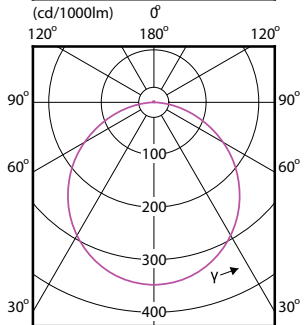

Essential SmartBright LED Downlight