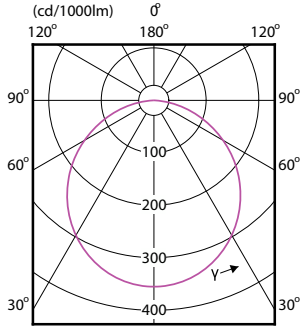

Essential SmartBright LED Downlight