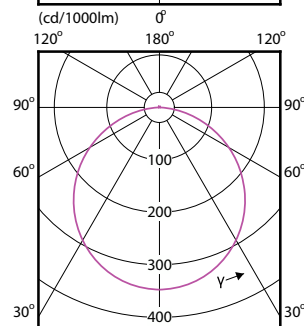

Essential SmartBright LED Downlight