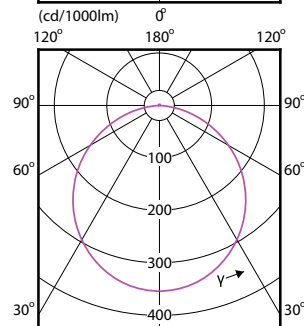

Essential SmartBright LED Downlight