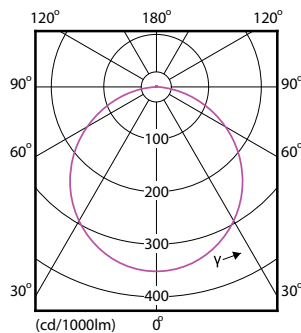

Order Code	Full Product Name	Initial chromaticity
929002674038	DN027B G3 LED15/NW 15W 220-240V D175 RD	(IEC4000K, 0.38, 0.38) < 5SDCM
929002674138	DN027B G3 LED15/CW 15W 220-240V D175 RD	(IEC6500K, 0.313, 0.337) < 5SDCM
929002674538	DN027B G3 LED20/WW 19W 220-240V D200 RD	(IEC3000K, 0.44, 0.403) < 5SDCM
929002674638	DN027B G3 LED20/NW 19W 220-240V D200 RD	(IEC4000K, 0.38, 0.38) < 5SDCM
929002676038	DN027C G3 LED12/WW 12W 220-240V D175	(IEC3000K, 0.44, 0.403) < 5SDCM
929002676538	DN027C G3 LED15/CW 15W 220-240V D200	(IEC6500K, 0.313, 0.337) < 5SDCM
929002676838	DN027C G3 LED20/CW 19W 220-240V D225	(IEC6500K, 0.313, 0.337) < 5SDCM