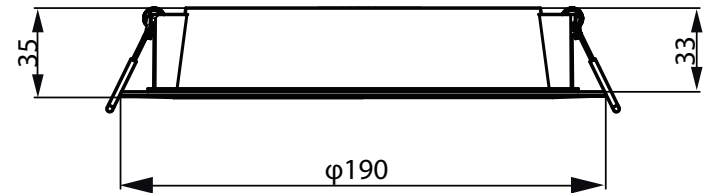

- Retail
- Office
- Residential

Essential SmartBright LED Downlight

Dimensional drawing

Essential SmartBright LED Downlight

Dimensional drawing

Essential SmartBright LED Downlight

General Information

Driver included	Yes
Light source replaceable	No
Number of gear units	1 unit