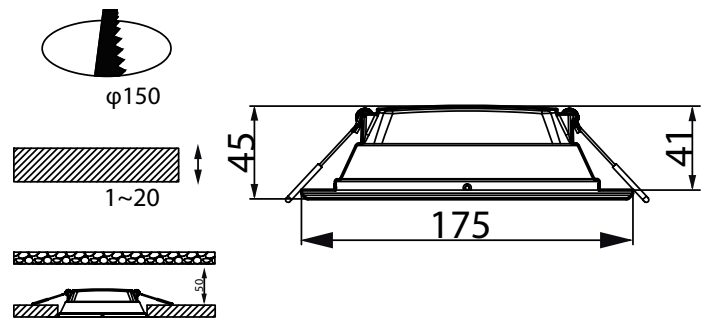

- Retail
- Office
- Residential

Essential SmartBright LED Downlight

Dimensional drawing

Essential SmartBright LED Downlight

Dimensional drawing

Essential SmartBright LED Downlight

General Information

Driver included	Yes
Light source replaceable	No
Number of gear units	1 unit