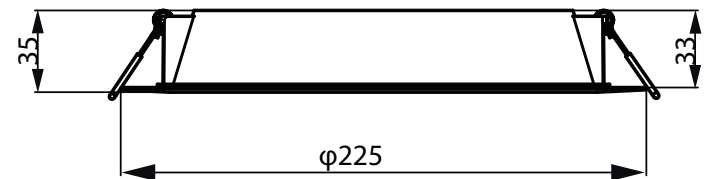

- Retail
- Office
- Residential

Essential SmartBright LED Downlight

Dimensional drawing

Essential SmartBright LED Downlight

Dimensional drawing

Essential SmartBright LED Downlight

General Information

Driver included	Yes
Light source replaceable	No
Number of gear units	1 unit