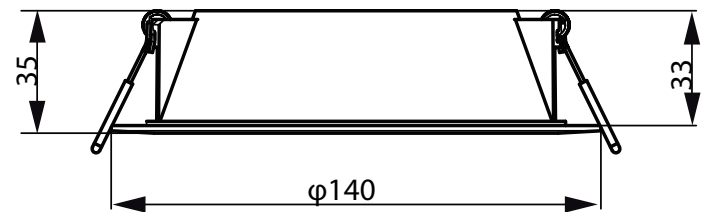

Essential SmartBright LED Downlight

Dimensional drawing