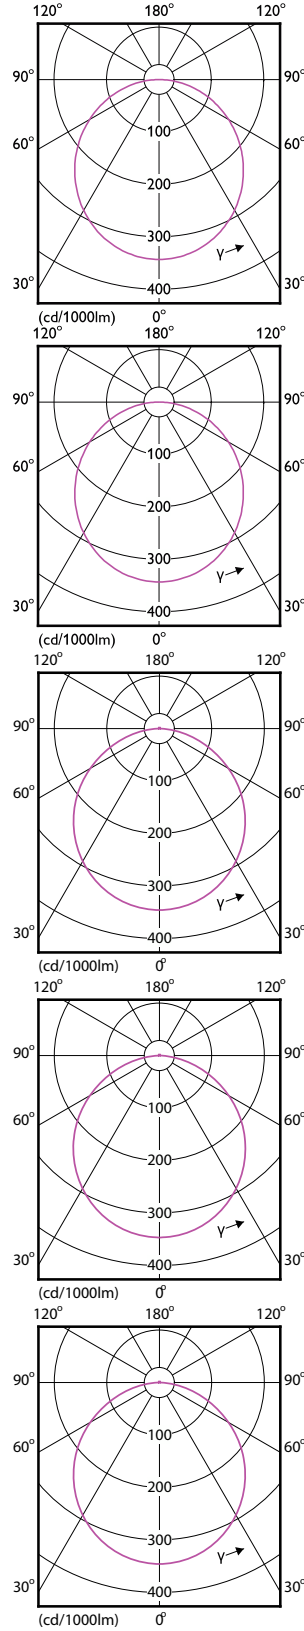

Essential SmartBright LED Downlight