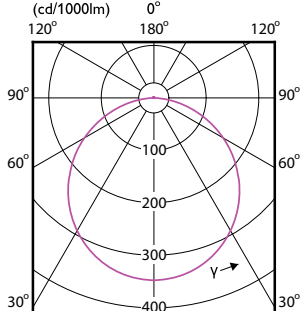

Essential SmartBright LED Downlight