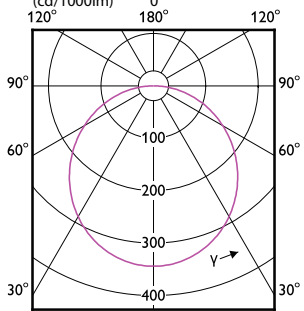

Essential SmartBright LED Downlight