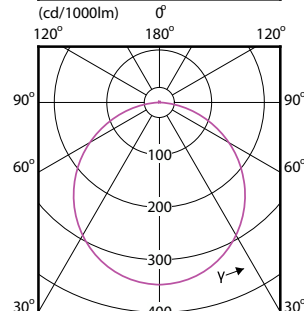

Essential SmartBright LED Downlight