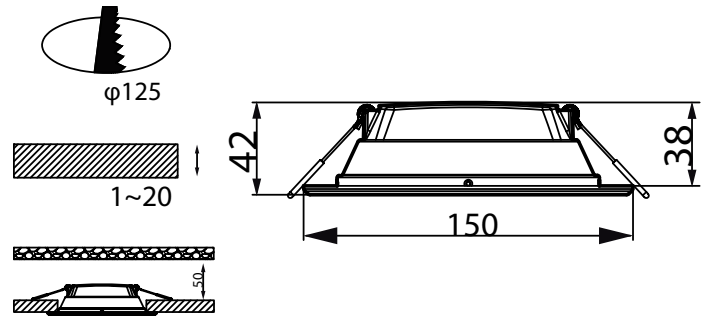

- Retail
- Office
- Residential

Essential SmartBright LED Downlight

Dimensional drawing

Essential SmartBright LED Downlight

Dimensional drawing

Essential SmartBright LED Downlight

General Information

Driver included	Yes
Light source replaceable	No
Number of gear units	1 unit