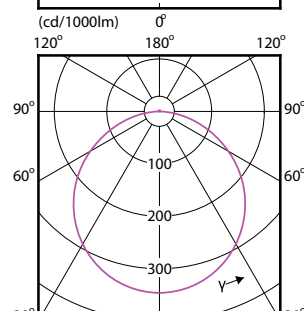

Essential SmartBright LED Downlight