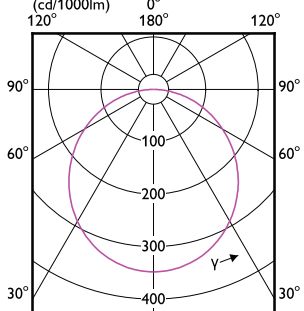

Essential SmartBright LED Downlight