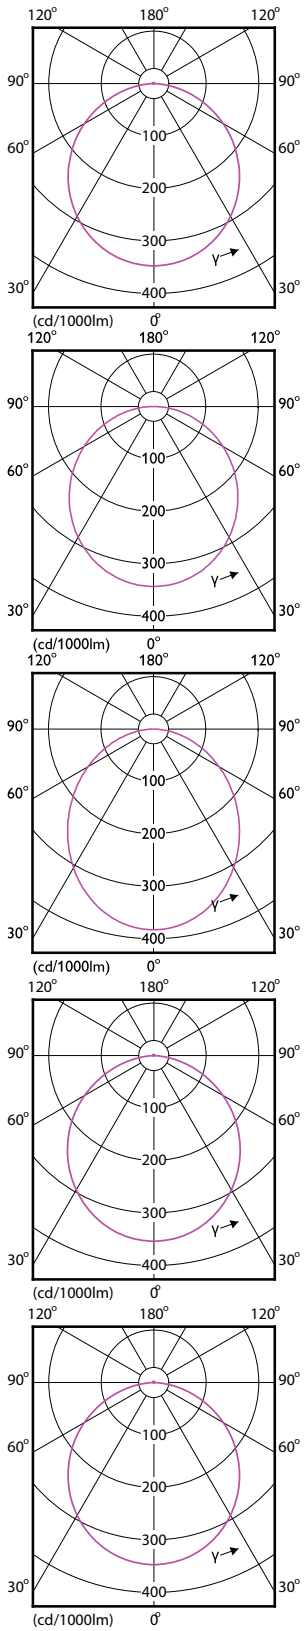

Essential SmartBright LED Downlight