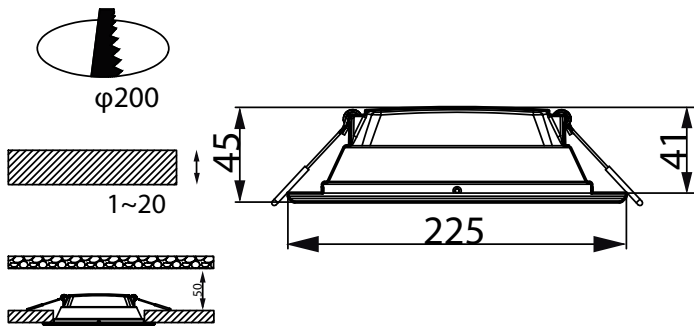

Essential SmartBright LED Downlight

Dimensional drawing