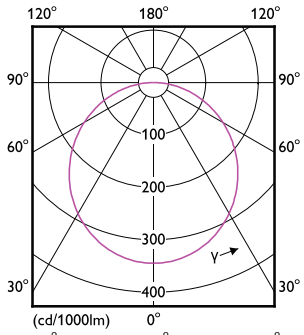

Essential SmartBright LED Downlight