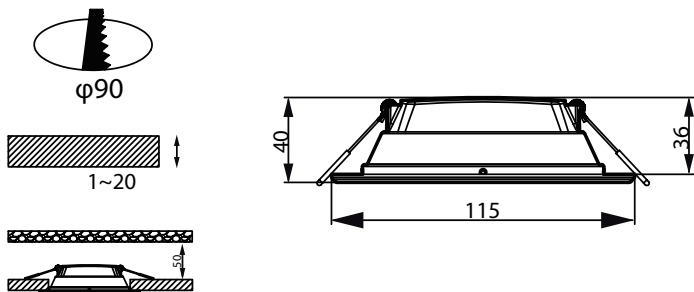

Essential SmartBright LED Downlight

Dimensional drawing