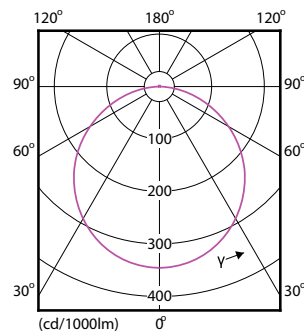

Essential SmartBright LED Downlight