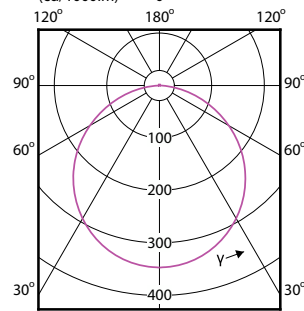

Essential SmartBright LED Downlight