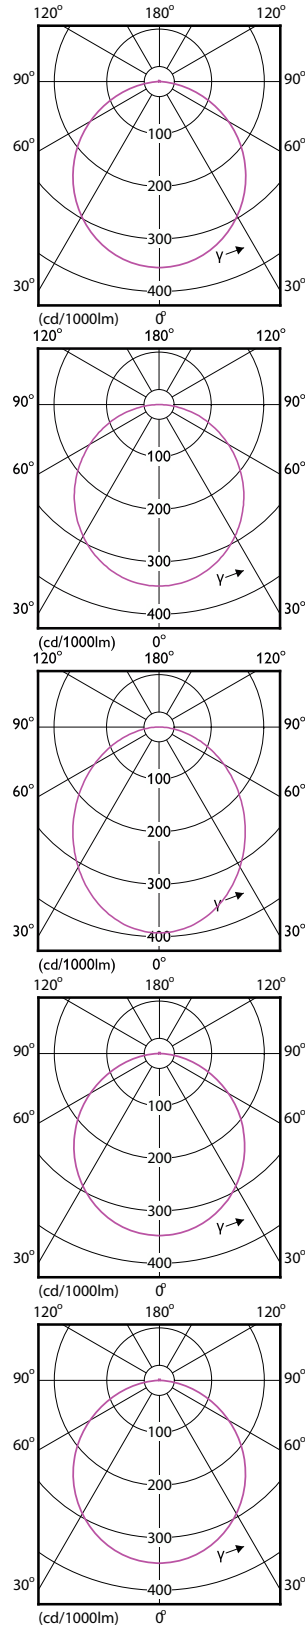

Essential SmartBright LED Downlight

Order Code	Full Product Name	Driver failure rate at 5000 h
929003271910	DN200 G3 LED15 830 16W D175 CN	1.2 %
929003272010	DN200 G3 LED15 840 16W D175 CN	1.2 %
929003272110	DN200 G3 LED15 865 16W D175 CN	1.2 %
929003272210	DN200 G3 LED20 830 20W D200 CN	1.2 %
929003272310	DN200 G3 LED20 840 20W D200 CN	1.2 %
929003272410	DN200 G3 LED20 865 20W D200 CN	1.2 %
929002671538	DNO27B G3 LED6/WW 6W 220-240V D90 RD	0.012 %
929002671638	DNO27B G3 LED6/NW 6W 220-240V D90 RD	0.012 %
929002672738	DNO27B G3 LED9/WW 9W 220-240V D125 RD	0.012 %
929002672838	DNO27B G3 LED9/NW 9W 220-240V D125 RD	0.012 %
929002673338	DNO27B G3 LED12/WW 12W 220-240V D150 RD	0.012 %
929002673438	DNO27B G3 LED12/NW 12W 220-240V D150 RD	0.012 %
929002673538	DNO27B G3 LED12/CW 12W 220-240V D150 RD	0.012 %
929002674038	DNO27B G3 LED15/NW 15W 220-240V D175 RD	0.012 %
929002674538	DNO27B G3 LED20/WW 19W 220-240V D200 RD	0.012 %
929002674638	DNO27B G3 LED20/NW 19W 220-240V D200 RD	0.012 %
929002675838	DNO27C G3 LED9/NW 9W 220-240V D150	0.012 %
929002676138	DNO27C G3 LED12/NW 12W 220-240V D175	0.012 %
929002676438	DNO27C G3 LED15/NW 15W 220-240V D200	0.012 %
929002676538	DNO27C G3 LED15/CW 15W 220-240V D200	0.012 %
929002676738	DNO27C G3 LED20/NW 19W 220-240V D225	0.012 %