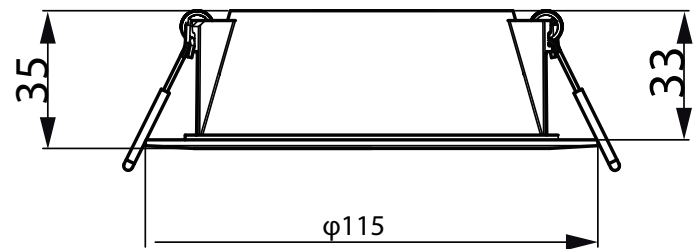

Essential SmartBright LED Downlight

Dimensional drawing