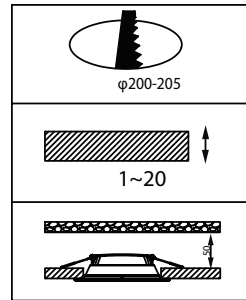

Essential SmartBright LED Downlight

Dimensional drawing