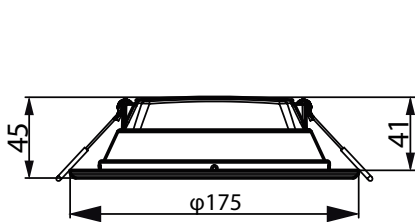

- Retail
- Office
- Residential

Essential SmartBright LED Downlight

Dimensional drawing

Essential SmartBright LED Downlight

Dimensional drawing

Essential SmartBright LED Downlight

General Information

Driver included	Yes
Light source replaceable	No
Number of gear units	1 unit