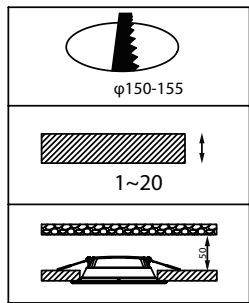

- Retail
- Office
- Residential

Essential SmartBright LED Downlight

Dimensional drawing

Essential SmartBright LED Downlight

Dimensional drawing

Essential SmartBright LED Downlight

General Information

Driver included	Yes
Light source replaceable	No
Number of gear units	1 unit