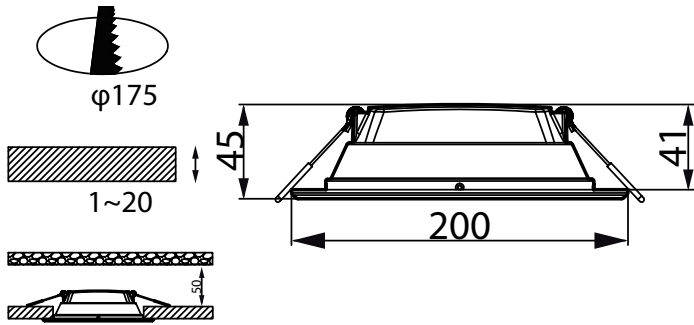

Essential SmartBright LED Downlight

Dimensional drawing