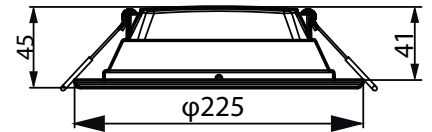

Essential SmartBright LED Downlight

Dimensional drawing