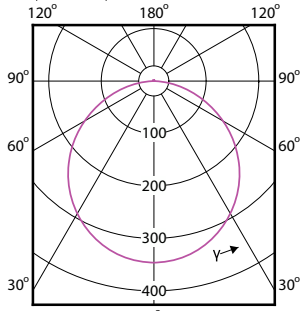

Essential SmartBright LED Downlight