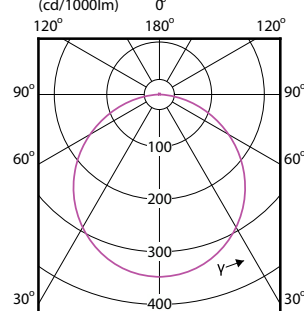

Essential SmartBright LED Downlight