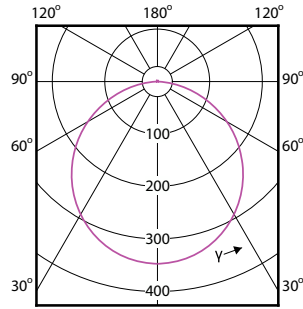

Essential SmartBright LED Downlight