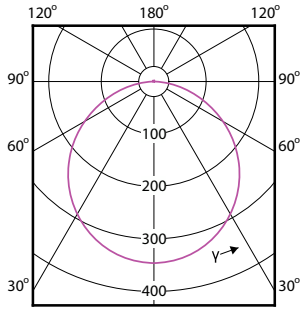

Essential SmartBright LED Downlight