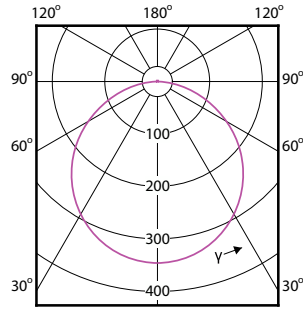

Essential SmartBright LED Downlight