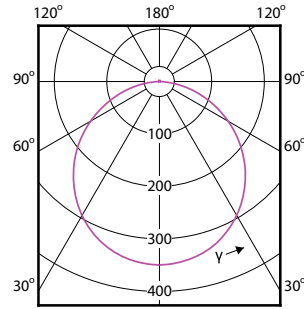

Essential SmartBright LED Downlight