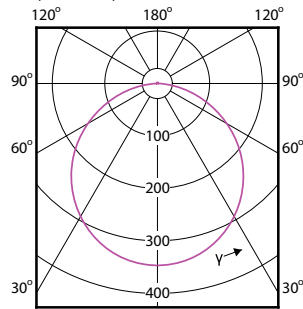

Essential SmartBright LED Downlight