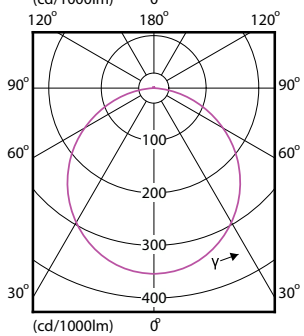

Essential SmartBright LED Downlight