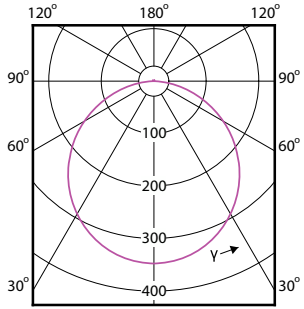

Essential SmartBright LED Downlight