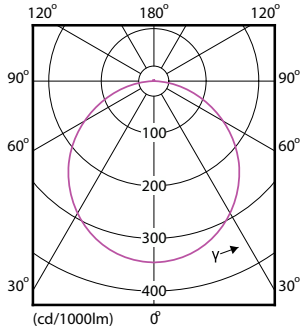

Essential SmartBright LED Downlight