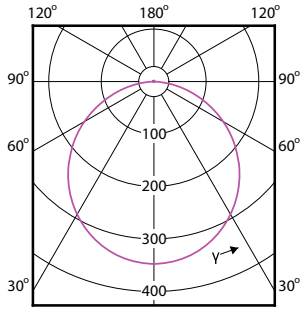

Essential SmartBright LED Downlight