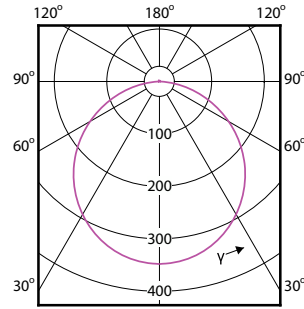

Essential SmartBright LED Downlight