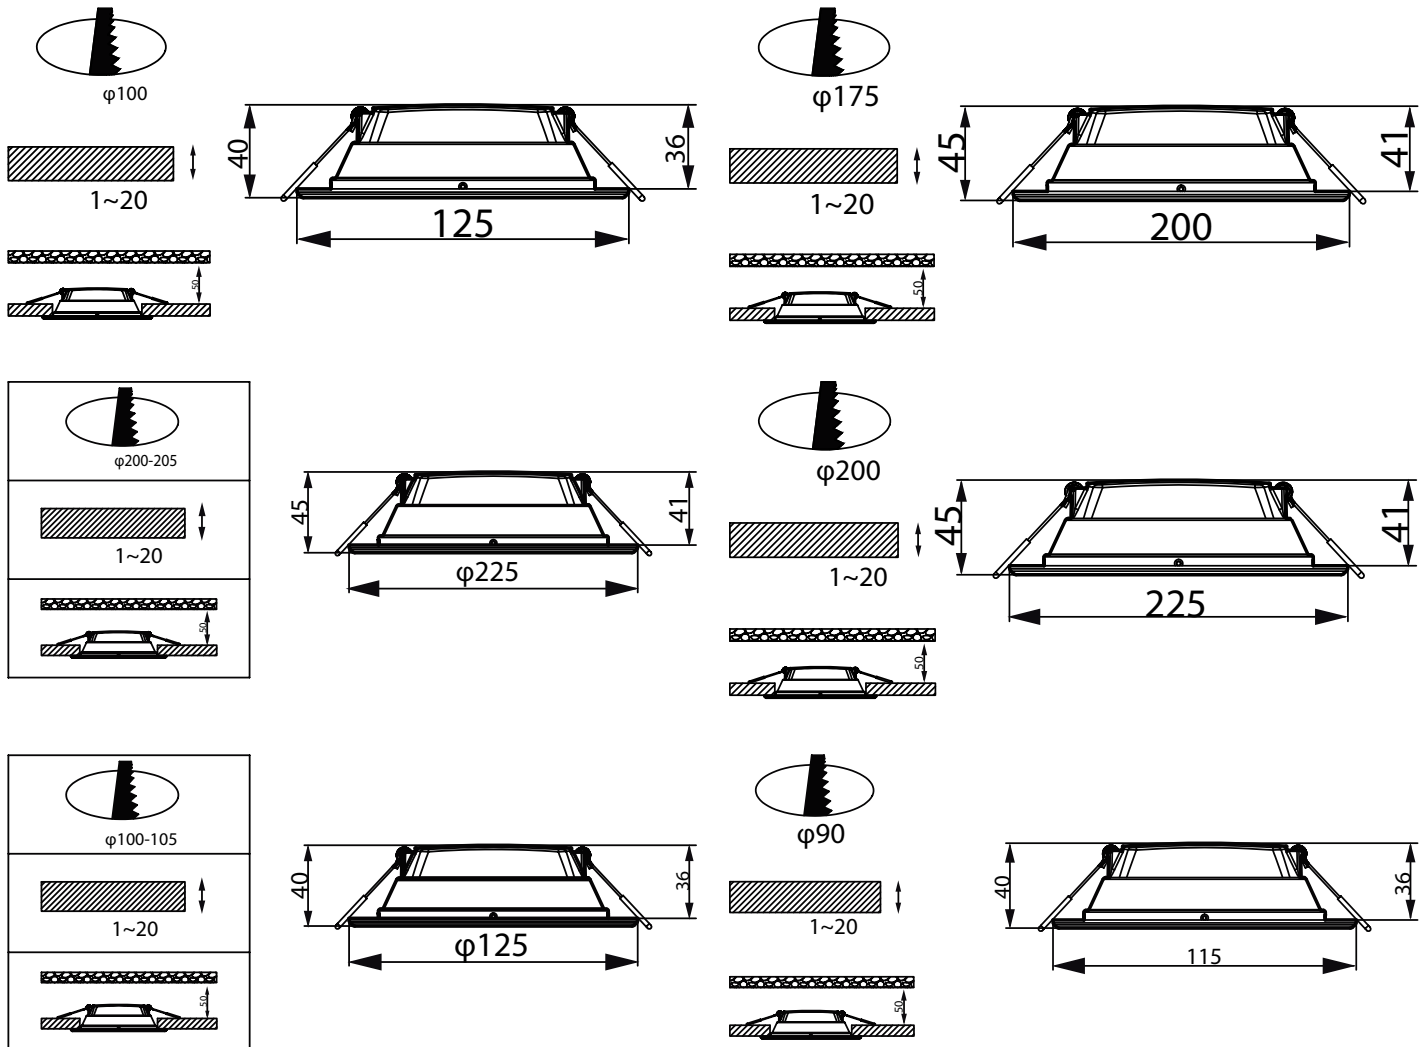

- Retail
- Office
- Residential

Essential SmartBright LED Downlight

Versions

Downlight DN027B G3 SQ

Dimensional drawing

Essential SmartBright LED Downlight

Dimensional drawing

Essential SmartBright LED Downlight