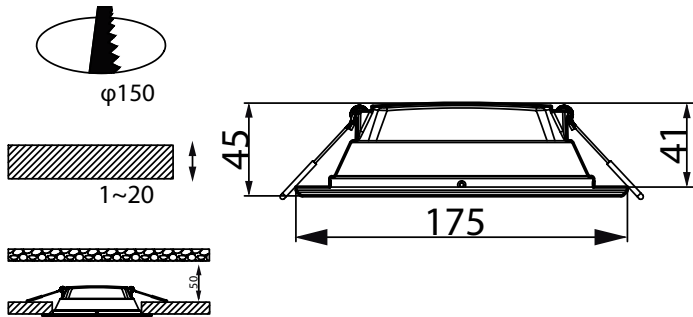

Dimensional drawing

General Information

Driver included	Yes
Light source replaceable	No
Number of gear units	1 unit

Light Technical

Color rendering index (CRI)	80
Optic type	Beam angle 110°

Operating and Electrical