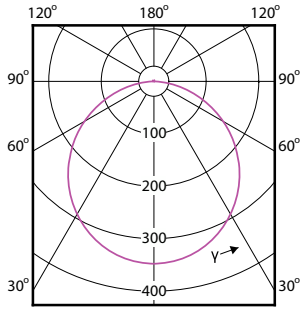

Essential SmartBright LED Downlight