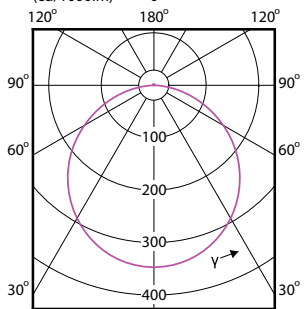

Essential SmartBright LED Downlight