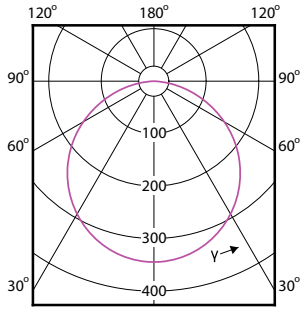

Essential SmartBright LED Downlight