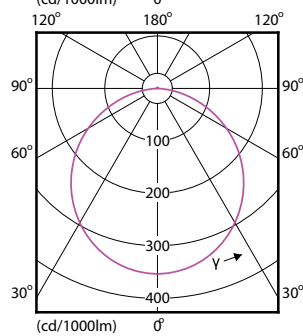

Essential SmartBright LED Downlight