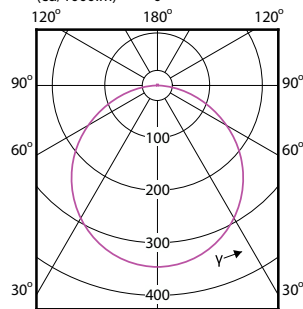

Essential SmartBright LED Downlight