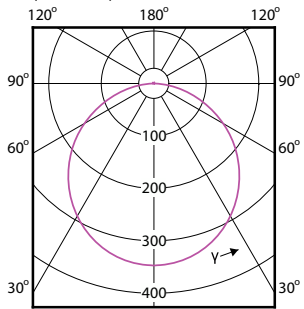

Essential SmartBright LED Downlight