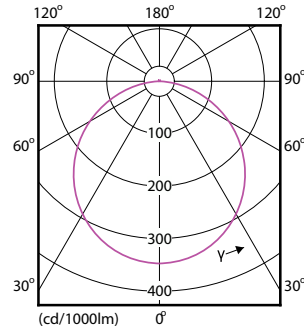

Essential SmartBright LED Downlight