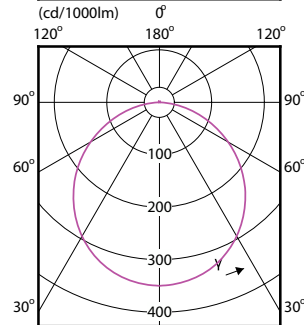

Essential SmartBright LED Downlight