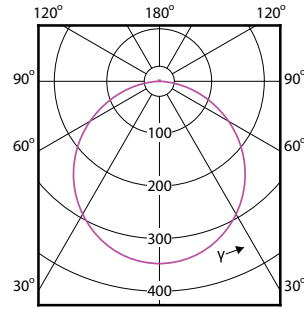

Essential SmartBright LED Downlight