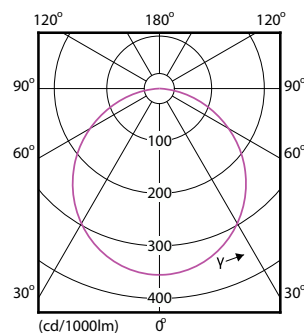

Essential SmartBright LED Downlight