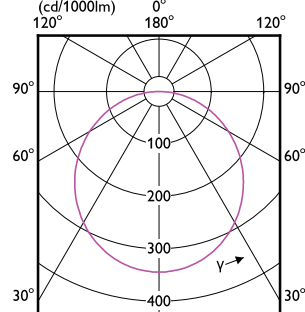

Essential SmartBright LED Downlight

Order Code	Full Product Name	Driver failure rate at 5000 h
929002677440	DN500B G3 LED9/CW 9W 220V D125 RD	0.012 %
929002677640	DN500B G3 LED12/NW 12W 220V D150 RD	0.012 %
929002677740	DN500B G3 LED12/CW 12W 220V D150 RD	0.012 %