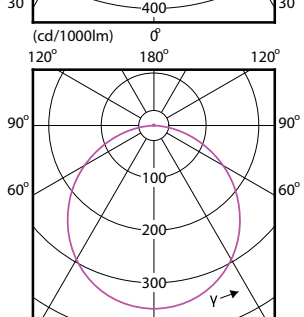

Essential SmartBright LED Downlight

(cd/1000lm) 0°