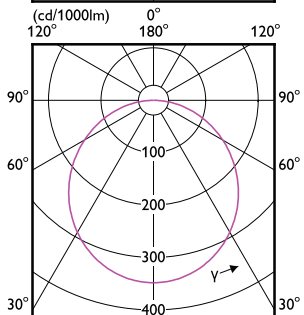

Essential SmartBright LED Downlight