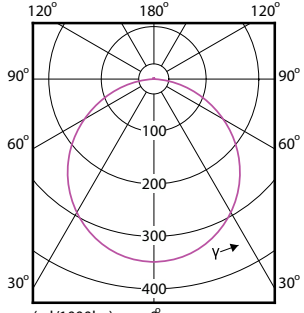

Essential SmartBright LED Downlight