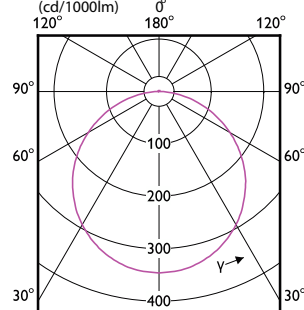

Essential SmartBright LED Downlight