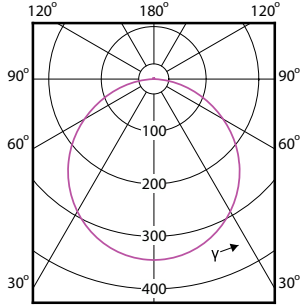

Essential SmartBright LED Downlight