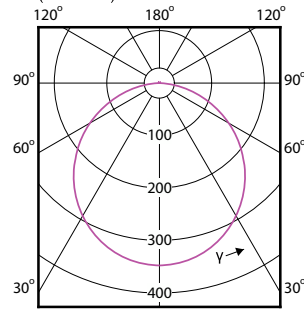

Essential SmartBright LED Downlight