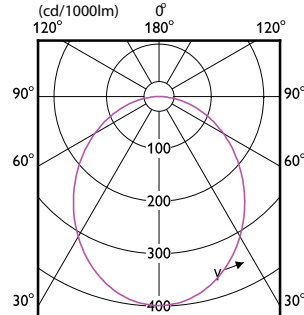

Essential SmartBright LED Downlight