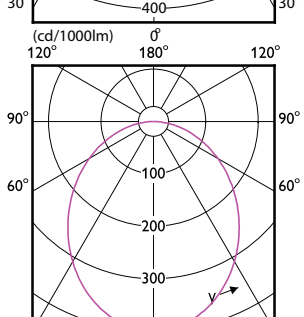

Essential SmartBright LED Downlight

(cd/1000lm) 0°