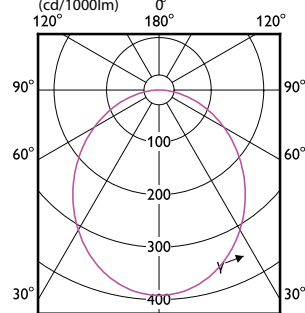

Essential SmartBright LED Downlight

Order Code	Full Product Name	Driver failure rate at 5000 h
929002677440	DN500B G3 LED9/CW 9W 220V D125 RD	0.012 %
929002677640	DN500B G3 LED12/NW 12W 220V D150 RD	0.012 %
929002677740	DN500B G3 LED12/CW 12W 220V D150 RD	0.012 %