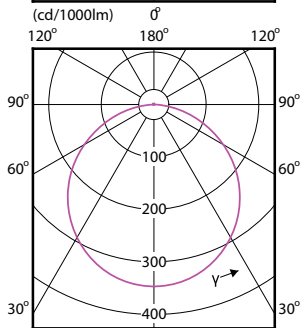

Essential SmartBright LED Downlight