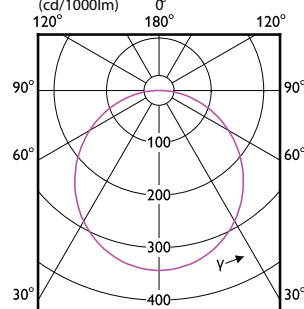

(cd/1000lm) 0°