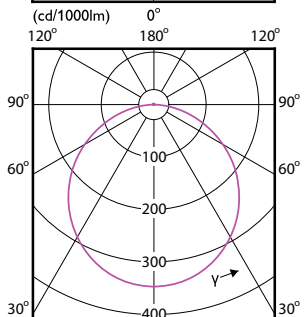

Essential SmartBright LED Downlight

(cd/1000lm) 0°