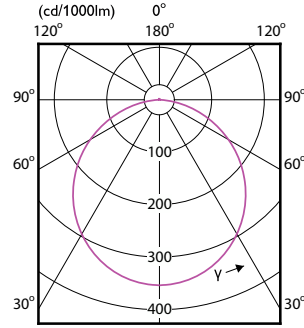

Essential SmartBright LED Downlight