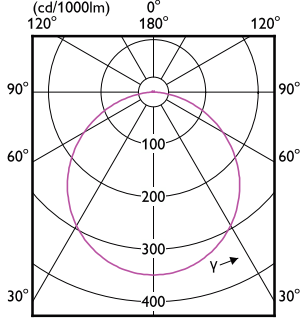

Essential SmartBright LED Downlight