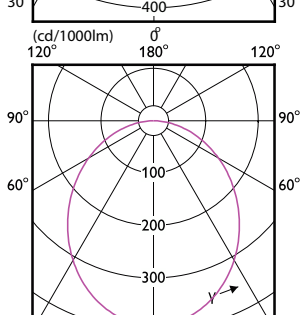

Essential SmartBright LED Downlight