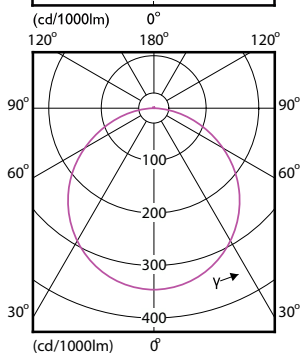

Essential SmartBright LED Downlight