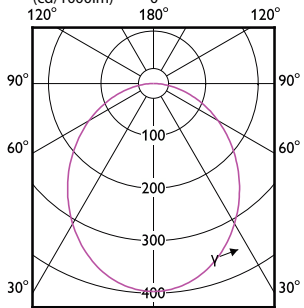

Essential SmartBright LED Downlight

(cd/1000lm) 0°