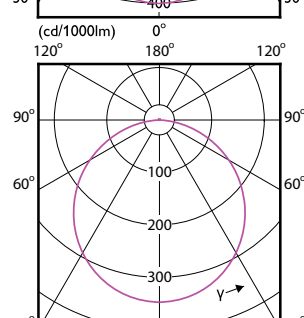

(cd/1000lm) 0°