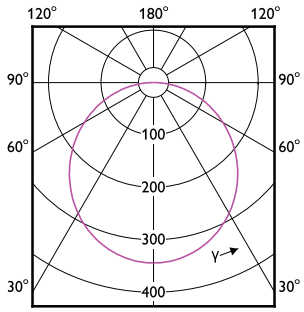

Essential SmartBright LED Downlight

(cd/1000lm) 0°