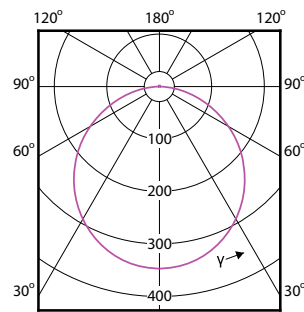

(cd/1000lm) 0°