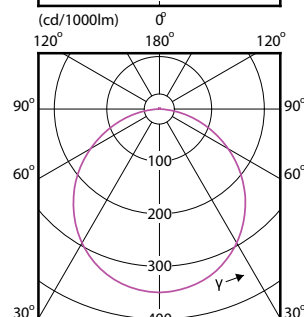

(cd/1000lm) 0°