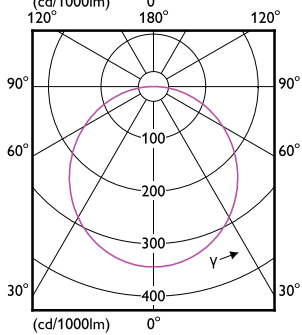

Essential SmartBright LED Downlight

Order Code	Full Product Name	Driver failure rate at 5000 h
929002677440	DN500B G3 LED9/CW 9W 220V D125 RD	0.012 %
929002677640	DN500B G3 LED12/NW 12W 220V D150 RD	0.012 %
929002677740	DN500B G3 LED12/CW 12W 220V D150 RD	0.012 %