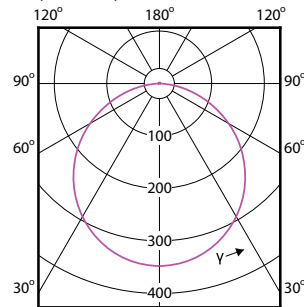

Essential SmartBright LED Downlight