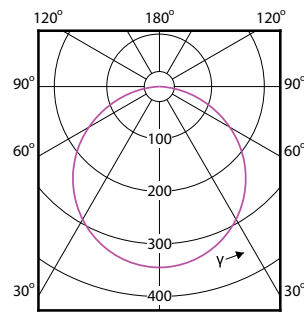

Essential SmartBright LED Downlight