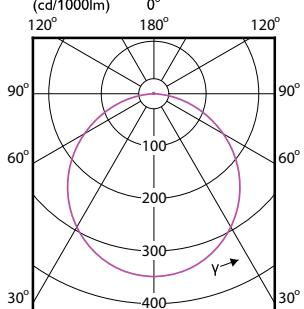

Essential SmartBright LED Downlight

(cd/1000lm) 0°