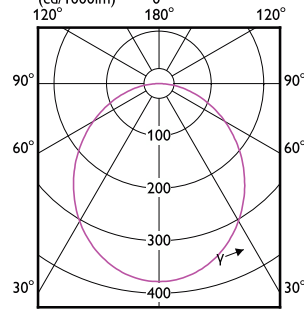

Essential SmartBright LED Downlight