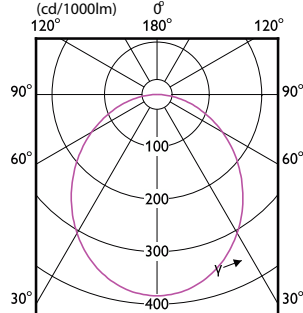

Essential SmartBright LED Downlight