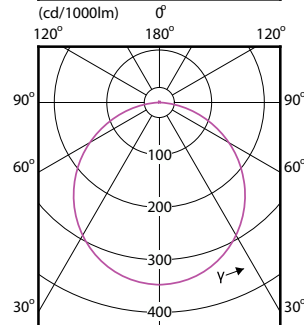

Essential SmartBright LED Downlight