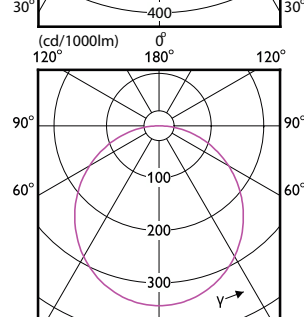

(cd/1000lm) 0°