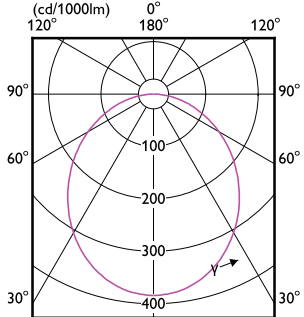

Essential SmartBright LED Downlight

(cd/1000lm) 0°