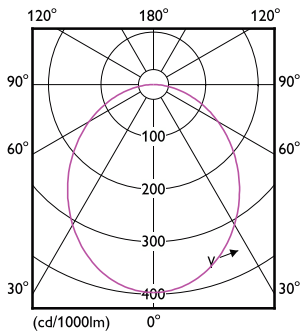

Essential SmartBright LED Downlight