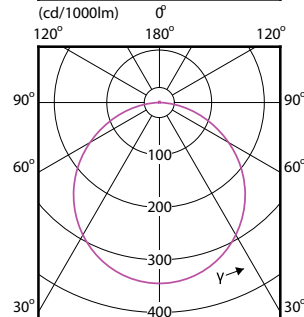

(cd/1000lm) 0°