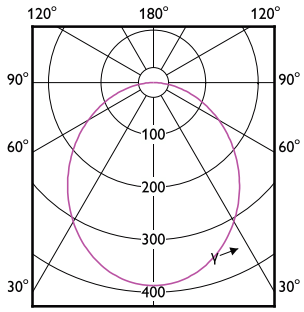

Essential SmartBright LED Downlight

(cd/1000lm) 0°