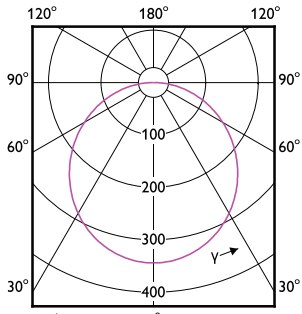

Essential SmartBright LED Downlight

Order Code	Full Product Name	Driver failure rate at 5000 h
929002677440	DN500B G3 LED9/CW 9W 220V D125 RD	0.012 %
929002677640	DN500B G3 LED12/NW 12W 220V D150 RD	0.012 %
929002677740	DN500B G3 LED12/CW 12W 220V D150 RD	0.012 %