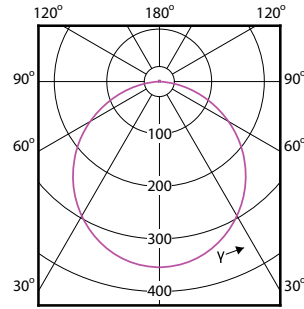

Essential SmartBright LED Downlight