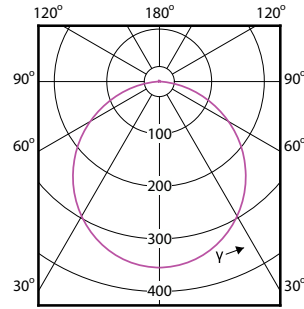

Essential SmartBright LED Downlight