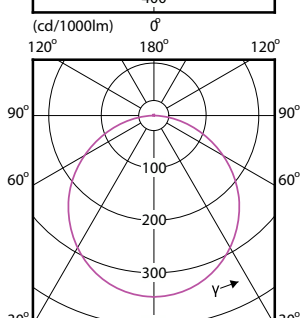

Essential SmartBright LED Downlight

(cd/1000lm) 0°