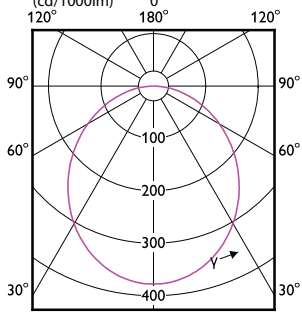

Essential SmartBright LED Downlight

Order Code	Full Product Name	Driver failure rate at 5000 h
929002677440	DN500B G3 LED9/CW 9W 220V D125 RD	0.012 %
929002677640	DN500B G3 LED12/NW 12W 220V D150 RD	0.012 %
929002677740	DN500B G3 LED12/CW 12W 220V D150 RD	0.012 %