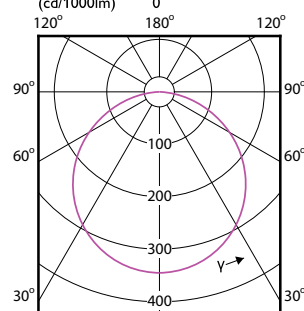

Essential SmartBright LED Downlight