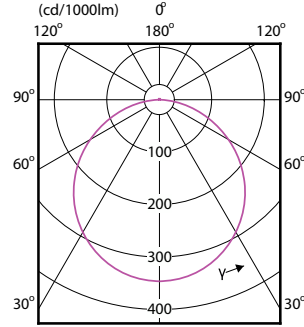

Essential SmartBright LED Downlight