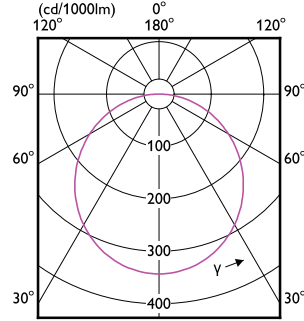

Essential SmartBright LED Downlight