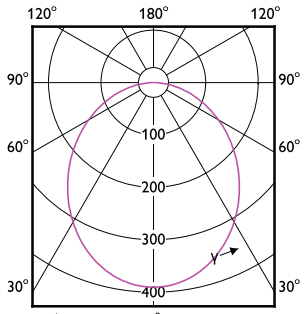

Essential SmartBright LED Downlight