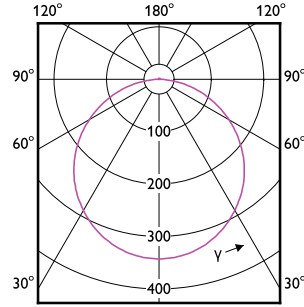

Essential SmartBright LED Downlight