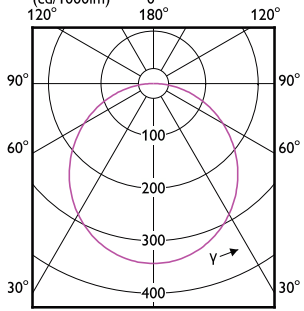

Essential SmartBright LED Downlight