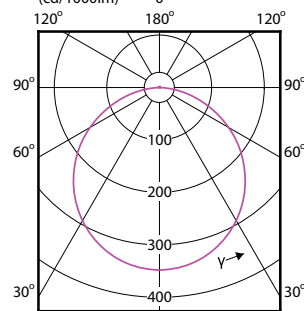

Essential SmartBright LED Downlight