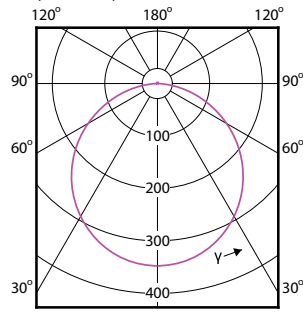

Essential SmartBright LED Downlight