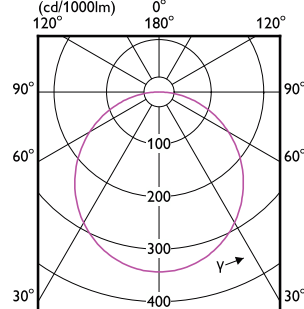

(cd/1000lm) 0°