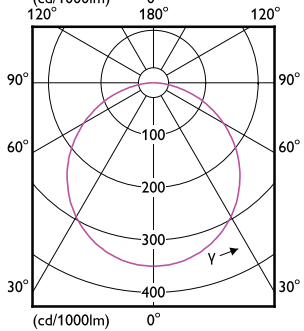

Essential SmartBright LED Downlight