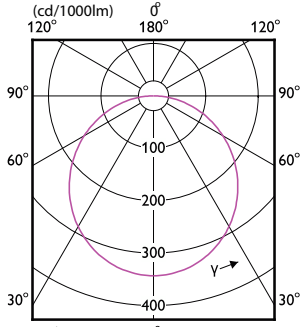

Essential SmartBright LED Downlight