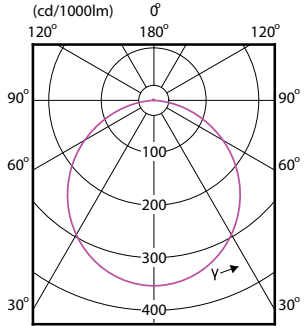

Essential SmartBright LED Downlight