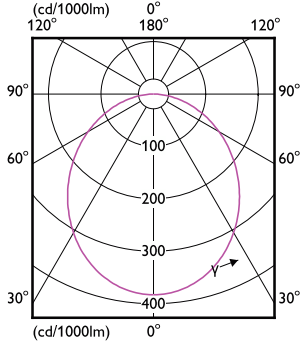

Essential SmartBright LED Downlight