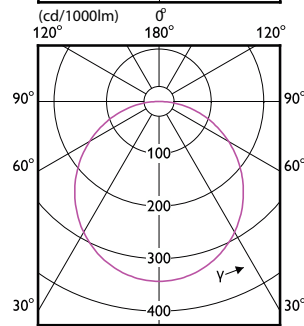

Essential SmartBright LED Downlight