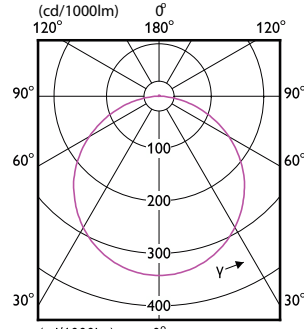

Essential SmartBright LED Downlight