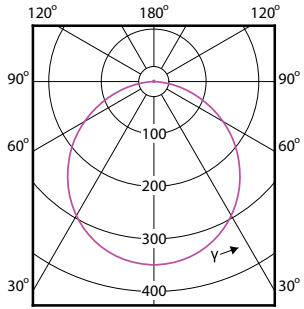

Essential SmartBright LED Downlight

(cd/1000lm) 0°