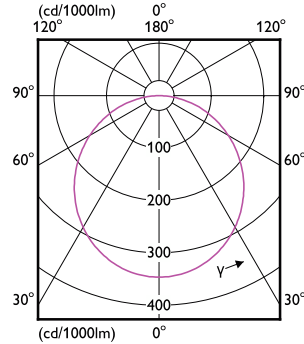

Essential SmartBright LED Downlight