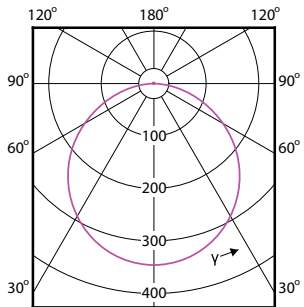

Essential SmartBright LED Downlight