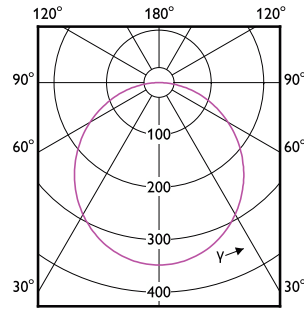

(cd/1000lm) 0°