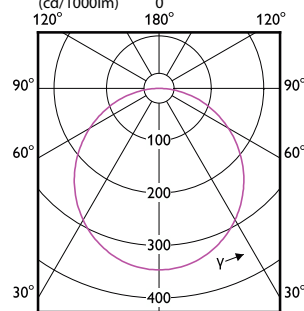

Essential SmartBright LED Downlight