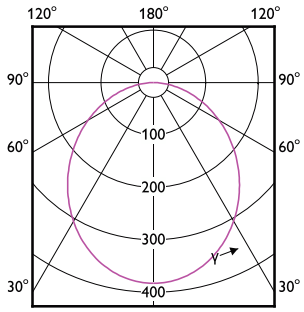

Essential SmartBright LED Downlight