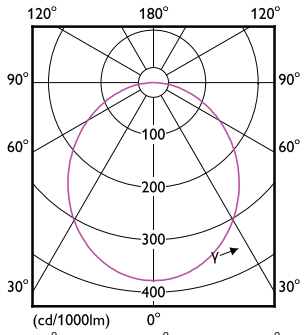

Essential SmartBright LED Downlight