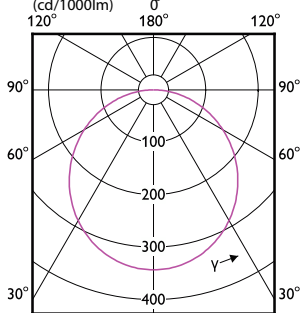

Essential SmartBright LED Downlight