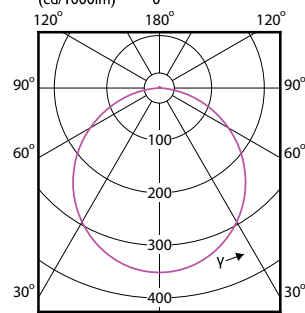

Essential SmartBright LED Downlight

Order Code	Full Product Name	Driver failure rate at 5000 h
929002677440	DN500B G3 LED9/CW 9W 220V D125 RD	0.012 %
929002677640	DN500B G3 LED12/NW 12W 220V D150 RD	0.012 %
929002677740	DN500B G3 LED12/CW 12W 220V D150 RD	0.012 %