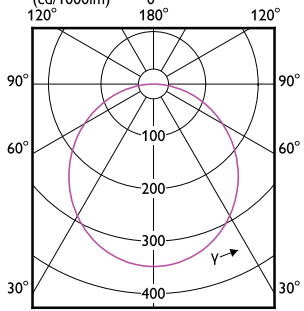

Essential SmartBright LED Downlight