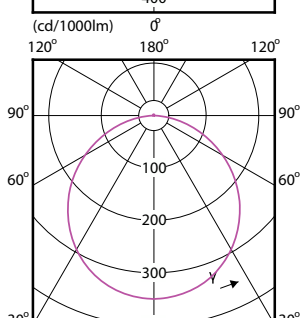

Essential SmartBright LED Downlight

(cd/1000lm) 0°