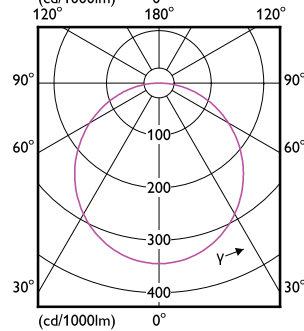

Essential SmartBright LED Downlight