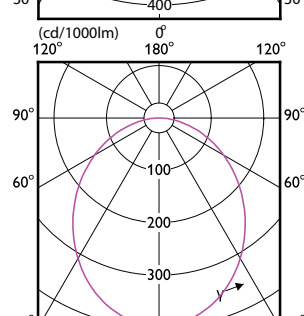

Essential SmartBright LED Downlight