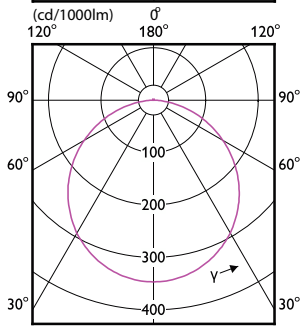

Essential SmartBright LED Downlight