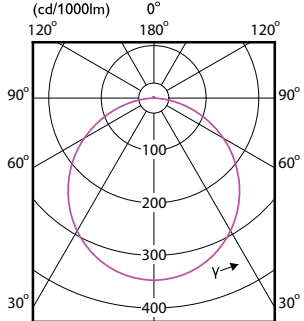

Essential SmartBright LED Downlight