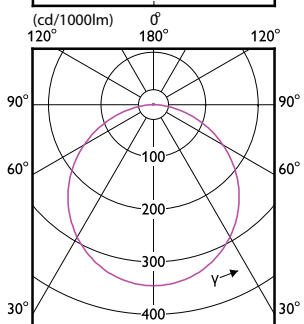

Essential SmartBright LED Downlight