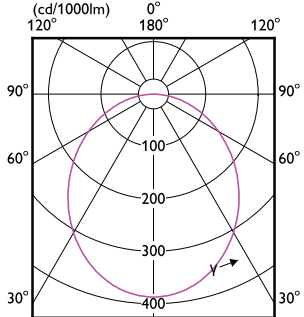

Essential SmartBright LED Downlight

(cd/1000lm) 0°