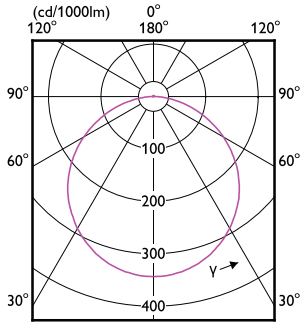

Essential SmartBright LED Downlight