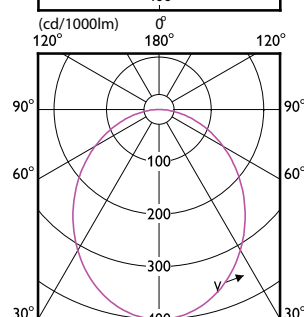

(cd/1000lm) 0°