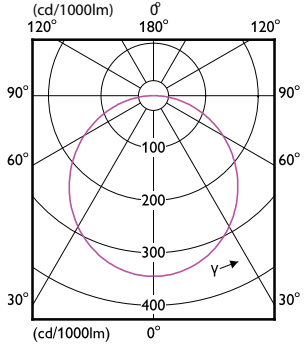

Essential SmartBright LED Downlight