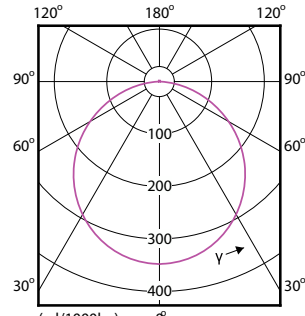

Essential SmartBright LED Downlight

Order Code	Full Product Name	Driver failure rate at 5000 h
929002677440	DN500B G3 LED9/CW 9W 220V D125 RD	0.012 %
929002677640	DN500B G3 LED12/NW 12W 220V D150 RD	0.012 %
929002677740	DN500B G3 LED12/CW 12W 220V D150 RD	0.012 %