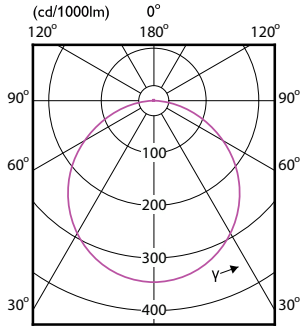

Essential SmartBright LED Downlight