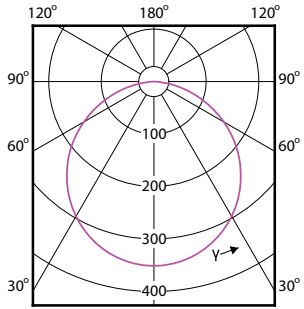

Essential SmartBright LED Downlight