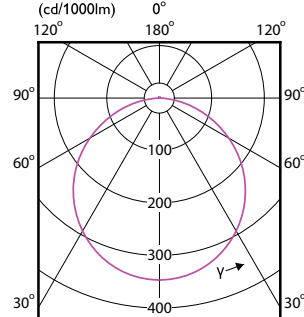

(cd/1000lm) 0°