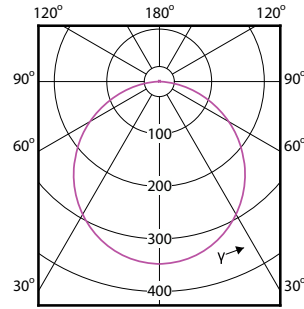

(cd/1000lm) 0°