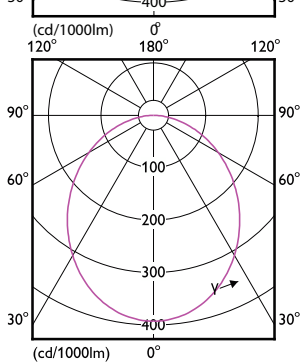

Essential SmartBright LED Downlight