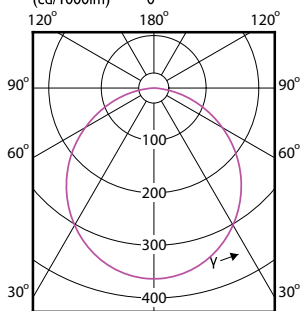

Essential SmartBright LED Downlight