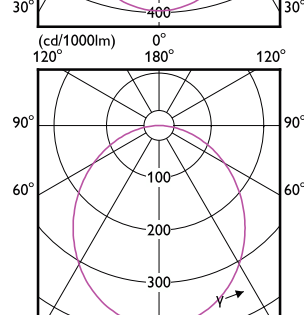

Essential SmartBright LED Downlight