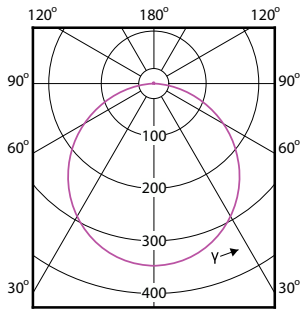

Essential SmartBright LED Downlight