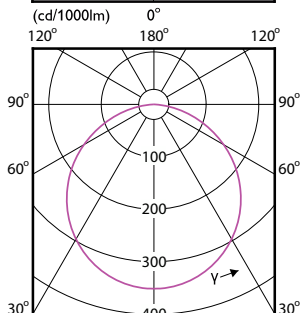

Essential SmartBright LED Downlight