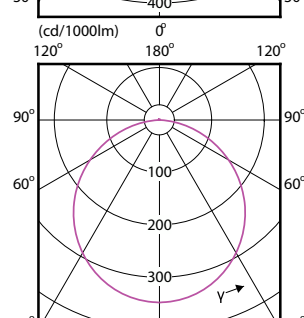

(cd/1000lm) 0°