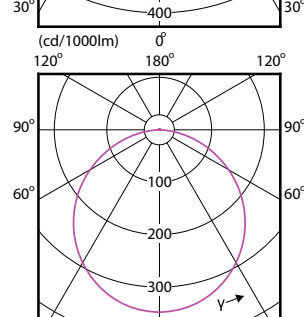

(cd/1000lm) 0°