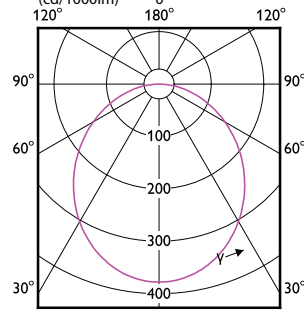

Essential SmartBright LED Downlight