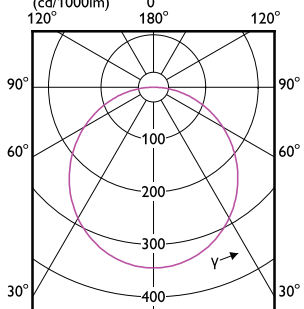

Essential SmartBright LED Downlight

(cd/1000lm) 0°