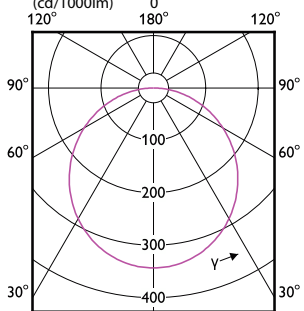

Essential SmartBright LED Downlight