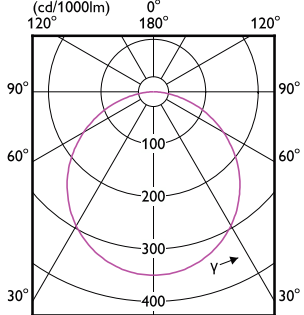

Essential SmartBright LED Downlight