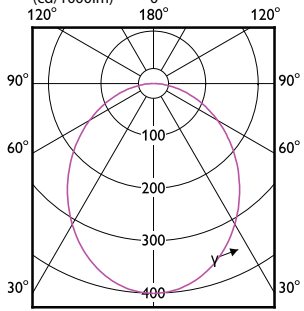

Essential SmartBright LED Downlight