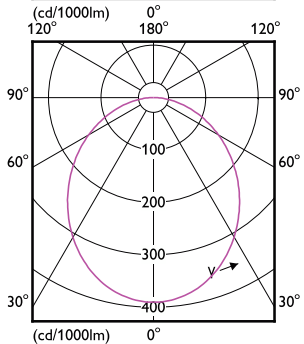

Essential SmartBright LED Downlight