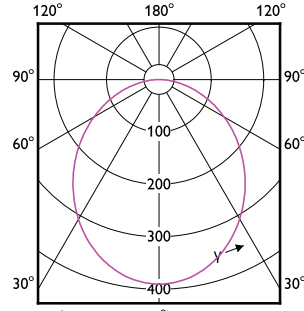

Essential SmartBright LED Downlight