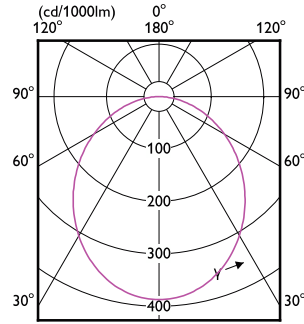

Essential SmartBright LED Downlight