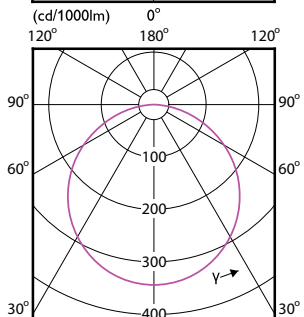

Essential SmartBright LED Downlight

(cd/1000lm) 0°