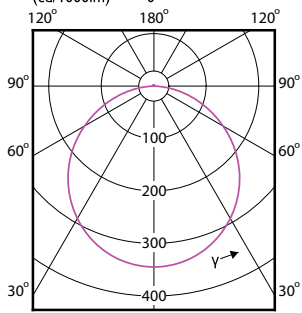

Essential SmartBright LED Downlight

Order Code	Full Product Name	Driver failure rate at 5000 h
929002677440	DN500B G3 LED9/CW 9W 220V D125 RD	0.012 %
929002677640	DN500B G3 LED12/NW 12W 220V D150 RD	0.012 %
929002677740	DN500B G3 LED12/CW 12W 220V D150 RD	0.012 %