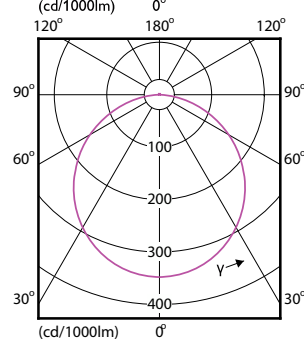

Essential SmartBright LED Downlight