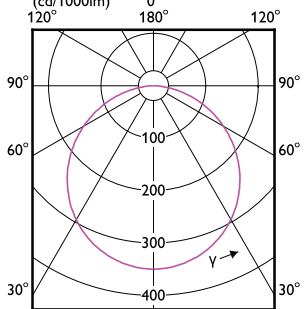

Essential SmartBright LED Downlight

(cd/1000lm) 0°