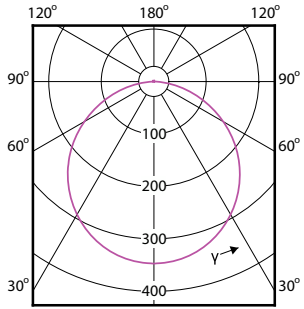

Essential SmartBright LED Downlight