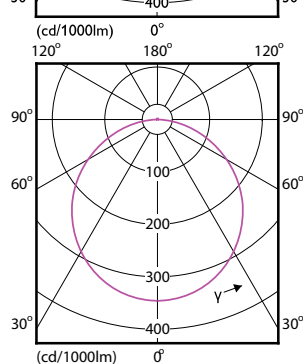

Essential SmartBright LED Downlight