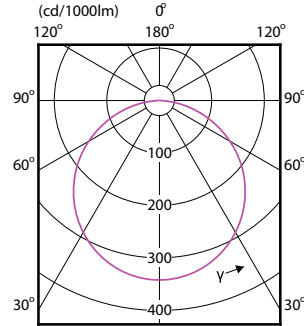

Essential SmartBright LED Downlight