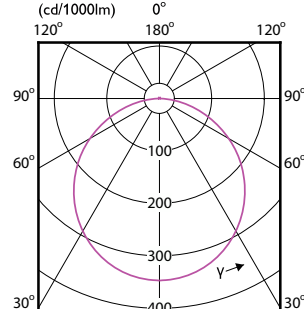

(cd/1000lm) 0°