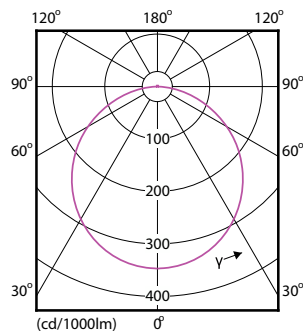

Essential SmartBright LED Downlight