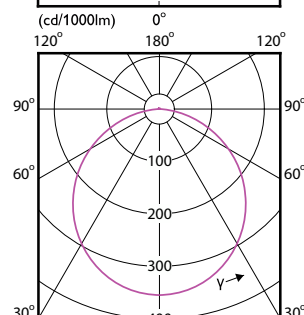

Essential SmartBright LED Downlight