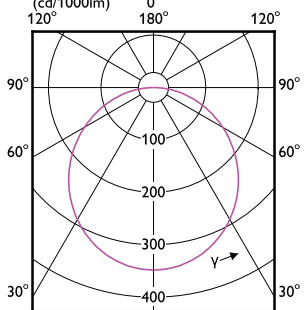

Essential SmartBright LED Downlight