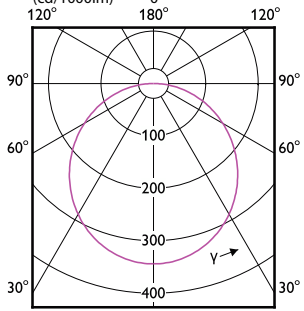

Essential SmartBright LED Downlight