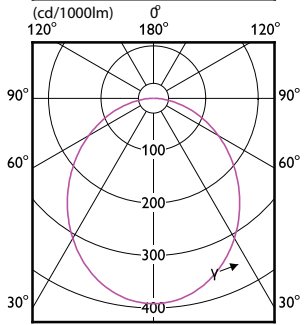

Essential SmartBright LED Downlight