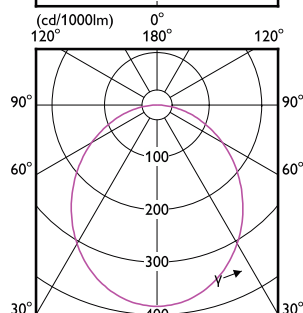

Essential SmartBright LED Downlight