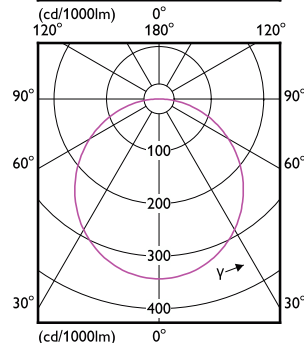

Essential SmartBright LED Downlight