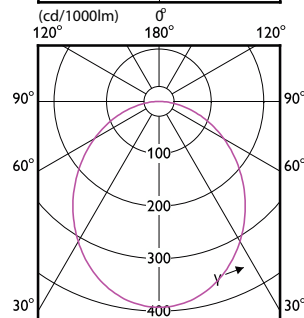

Essential SmartBright LED Downlight