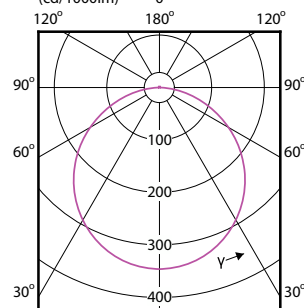

(cd/1000lm) 0°