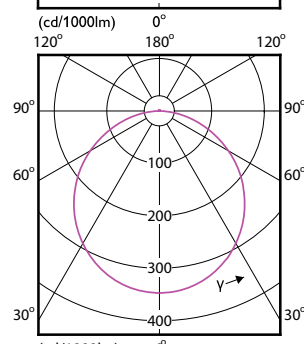

Essential SmartBright LED Downlight