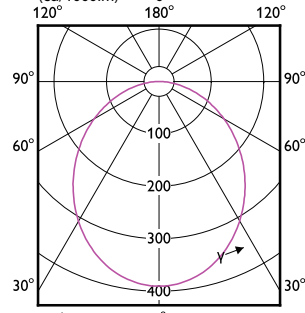

Essential SmartBright LED Downlight

Order Code	Full Product Name	Driver failure rate at 5000 h
929002677440	DN500B G3 LED9/CW 9W 220V D125 RD	0.012 %
929002677640	DN500B G3 LED12/NW 12W 220V D150 RD	0.012 %
929002677740	DN500B G3 LED12/CW 12W 220V D150 RD	0.012 %