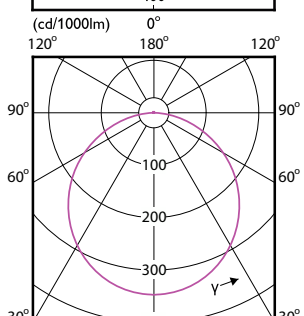

Essential SmartBright LED Downlight