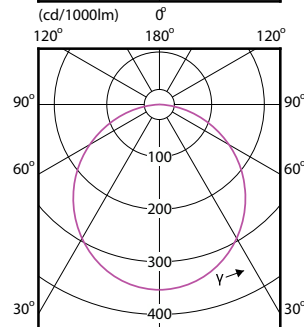

Essential SmartBright LED Downlight