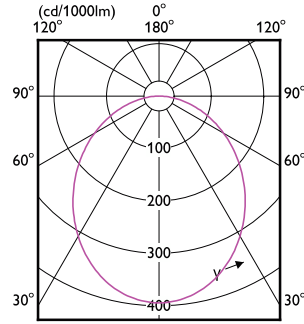

Essential SmartBright LED Downlight