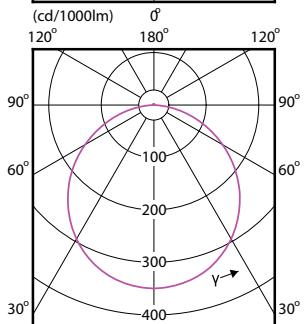

Essential SmartBright LED Downlight