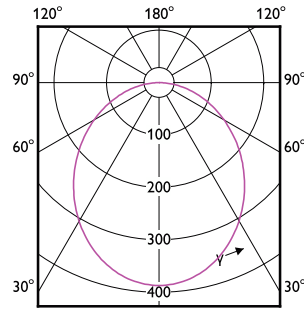

Essential SmartBright LED Downlight