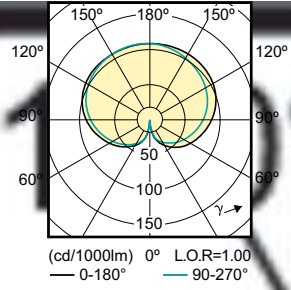

Classic frosted LED Lamps

General Information

Cap-Base	E27
Rated Lifetime (Hours)	15,000 hour(s)
Switching Cycle	30,000
Nominal lifetime	15,000 hour(s)

Light Technical

Correlated Color Temperature (Nom)	2700 K
Color rendering index (CRI)	80
Color Code	827
LLMF At End Of Nominal Lifetime (Nom)	70 %

Operating and Electrical

Input Frequency	50 Hz
Line Frequency	50 Hz
Starting Time (Nom)	0.5 s

Temperature

T-Case Maximum (Nom)	50 °C

Controls and Dimming

Dimmable	No

Mechanical and Housing

Bulb Finish	Frosted
Bulb Shape	A60

Light Technical

Order Code	Full Product Name	Beam Angle (Nom)	Luminous Flux
929001243082	7 W (60 W) E27 Warm white Non-dimmable Bulb	300 degree(s)	806 lm
929001242982	4.5W (40W) E27 cap Warm white Non-dimmable Bulb	-	470 lm

Operating and Electrical

Order Code	Full Product Name	Power Consumption
929001243082	7 W (60 W) E27 Warm white Non-dimmable Bulb	7 W
929001242982	4.5W (40W) E27 cap Warm white Non-dimmable Bulb	4.5 W

Approval and Application

Order Code	Full Product Name	Energy Consumption kWh/1000 h
929001243082	7 W (60 W) E27 Warm white Non-dimmable Bulb	7 kWh
929001242982	4.5W (40W) E27 cap Warm white Non-dimmable Bulb	5 kWh

Classic frosted LED Lamps

120°

90°