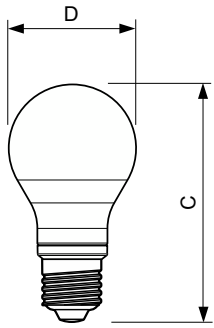

Application

- Domestic applications
- Hospitality: restaurants and hotels

Classic frosted LED Lamps

Versions

7 W (60 W) E27 Warm white Bulb - RFT

4.5W (40W) E27 cap Warm white Bulb - RFT

Dimensional drawing

Product	D	C
4.5W (40W) E27 cap Warm white Non-dimmable Bulb	60 mm	110 mm
7 W (60 W) E27 Warm white Non-dimmable Bulb	60 mm	110 mm

Classic frosted LED Lamps

General Information

Cap-Base	E27
Rated Lifetime (Hours)	15,000 hour(s)
Switching Cycle	30,000
Nominal lifetime	15,000 hour(s)

Temperature

T-Case Maximum (Nom)	50 °C
----------------------	-------

Controls and Dimming

Dimmable	No
----------	----

Mechanical and Housing

Bulb Finish	Frosted
Bulb Shape	A60

Light Technical

Order Code	Full Product Name	Beam Angle (Nom)	Luminous Flux
929001243082	7 W (60 W) E27 Warm white Non-dimmable Bulb	300 degree(s)	806 lm
929001242982	4.5W (40W) E27 cap Warm white Non-dimmable Bulb	-	470 lm