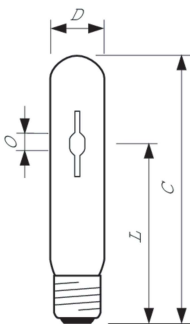

Versions

MASTER CityWhite CDO-TT Plus 70W E27

LPPR CDO-TT 0002

Målskisse

Product	D (max)	O	L	C (max)
MASTER CityWh CDO-TT Plus 100W/828 E40	47 mm	8,5 mm	132 mm	211 mm
MASTER CityWh CDO-TT Plus 150W/828 E40	47 mm	10 mm	132 mm	211 mm
MASTER CityWh CDO-TT Plus 150W/942 E40	46 mm	10 mm	132 mm	211 mm

Product	D (max)	O	L	C (max)
MASTER CityWh CDO-TT Plus 50W/828 E27	36 mm	5,25 mm	102 mm	156 mm
MASTER CityWh CDO-TT Plus 70W/828 E27	36 mm	7,15 mm	102 mm	156 mm
MASTER CityWh CDO-TT Plus 70W/942 E27	36 mm	7,75 mm	102 mm	156 mm