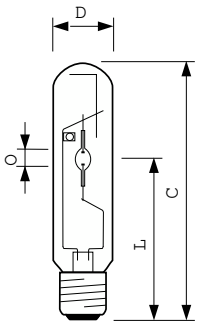

Versions

MASTER CityWhite CDO-TT Plus 70W E27

LPPR CDO-TT 0002

Målskisse

Product	D (max)	O	L	C (max)
MASTER CityWh CDO-TT Plus 100W/828 E40	47 mm	8,5 mm	132 mm	211 mm
MASTER CityWh CDO-TT Plus 150W/828 E40	47 mm	10 mm	132 mm	211 mm
MASTER CityWh CDO-TT Plus 150W/942 E40	46 mm	10 mm	132 mm	211 mm

Product	D (max)	O	L	C (max)
MASTER CityWh CDO-TT Plus 50W/828 E27	36 mm	5,25 mm	102 mm	156 mm
MASTER CityWh CDO-TT Plus 70W/828 E27	36 mm	7,15 mm	102 mm	156 mm
MASTER CityWh CDO-TT Plus 70W/942 E27	36 mm	7,75 mm	102 mm	156 mm