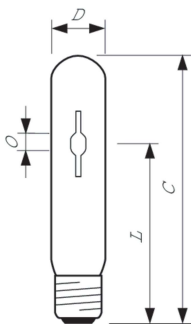

- Use only in totally enclosed luminaire, even during testing (IEC61167, IEC 62035, IEC60598)
- The luminaire must be able to contain hot lamp parts if the lamp ruptures
- Lamps may use electromagnetic control gear or electronic gear suitable to drive CDO lamps (e.g. HID-PV Xt CDO)
- Control gear must include end-of-life protection (IEC61167, IEC 62035)
- Warm restart time can be up to 15 minutes; T15 ignitors therefore advised
- A lamp breaking is extremely unlikely to have any impact on your health. If a lamp breaks, ventilate the room for 30 minutes and remove the parts, preferably with gloves. Put them in a sealed plastic bag and take it to your local waste facilities for recycling. Do not use a vacuum cleaner.

Versions

LPPR CDO-TT 0002

Dimensional drawing

Product	D (max)	O	L	C (max)
MASTER CityWh CDO-TT Plus 100W/828 E40	47 mm	8.5 mm	132 mm	211 mm
MASTER CityWh CDO-TT Plus 150W/828 E40	47 mm	10 mm	132 mm	211 mm
MASTER CityWh CDO-TT Plus 150W/942 E40	46 mm	10 mm	132 mm	211 mm