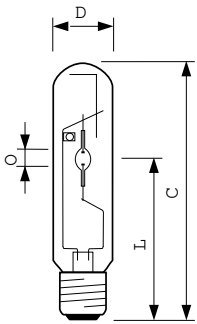

- Use only in totally enclosed luminaire, even during testing (IEC61167, IEC 62035, IEC60598)
- The luminaire must be able to contain hot lamp parts if the lamp ruptures
- Lamps may use electromagnetic control gear or electronic gear suitable to drive CDO lamps (e.g. HID-PV Xt CDO)
- Control gear must include end-of-life protection (IEC61167, IEC 62035)
- Warm restart time can be up to 15 minutes; T15 ignitors therefore advised
- A lamp breaking is extremely unlikely to have any impact on your health. If a lamp breaks, ventilate the room for 30 minutes and remove the parts, preferably with gloves. Put them in a sealed plastic bag and take it to your local waste facilities for recycling. Do not use a vacuum cleaner.

Versions

LPPR CDO-TT 0002

Dimensional drawing

Product	D (max)	O	L	C (max)
MASTER CityWh CDO-TT Plus 100W/828 E40	47 mm	8.5 mm	132 mm	211 mm
MASTER CityWh CDO-TT Plus 150W/828 E40	47 mm	10 mm	132 mm	211 mm
MASTER CityWh CDO-TT Plus 150W/942 E40	46 mm	10 mm	132 mm	211 mm