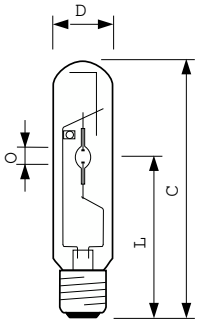

Versions

MASTER CityWhite CDO-TT Plus 70W E27

LPPR CDO-TT 0002

Abmessungsskizzen

Product	D (max)	O	L	C (max)
MASTER CityWh CDO-TT Plus 100W/828 E40	47 mm	8,5 mm	132 mm	211 mm
MASTER CityWh CDO-TT Plus 150W/828 E40	47 mm	10 mm	132 mm	211 mm
MASTER CityWh CDO-TT Plus 150W/942 E40	46 mm	10 mm	132 mm	211 mm

Product	D (max)	O	L	C (max)
MASTER CityWh CDO-TT Plus 50W/828 E27	36 mm	5,25 mm	102 mm	156 mm
MASTER CityWh CDO-TT Plus 70W/828 E27	36 mm	7,15 mm	102 mm	156 mm
MASTER CityWh CDO-TT Plus 70W/942 E27	36 mm	7,75 mm	102 mm	156 mm