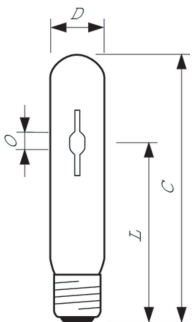

Versions

MASTER CityWhite CDO-TT Plus 70W E27

LPPR CDO-TT 0002

Abmessungsskizzen

Product	D (max)	O	L	C (max)
MASTER CityWh CDO-TT Plus 100W/828 E40	47 mm	8,5 mm	132 mm	211 mm
MASTER CityWh CDO-TT Plus 150W/828 E40	47 mm	10 mm	132 mm	211 mm
MASTER CityWh CDO-TT Plus 150W/942 E40	46 mm	10 mm	132 mm	211 mm

Product	D (max)	O	L	C (max)
MASTER CityWh CDO-TT Plus 50W/828 E27	36 mm	5,25 mm	102 mm	156 mm
MASTER CityWh CDO-TT Plus 70W/828 E27	36 mm	7,15 mm	102 mm	156 mm
MASTER CityWh CDO-TT Plus 70W/942 E27	36 mm	7,75 mm	102 mm	156 mm