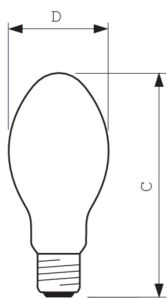

Versions

LPPR CDO-ET E27

Schéma dimensionnel

| Product | D (max) | C (max) |
|---------------------------------------|---------|---------|
| MASTER CityWh CDO-ET Plus 70W/828 E27 | 71 mm | 156 mm |

MASTER CityWhite CDO-ET