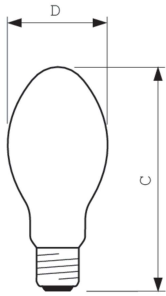

MASTER CityWhite CDO-ET

Versions

LPPR CDO-ET E27

Dimensional drawing

Product	D (max)	C (max)
MASTER CityWh CDO-ET Plus 100W/828 E40	76 mm	186 mm
MASTER CityWh CDO-ET Plus 150W/828 E40	91 mm	227 mm
MASTER CityWh CDO-ET Plus 70W/828 E27	71 mm	156 mm

General Information

Operating position UNIVERSAL

Light Technical

Chromaticity Coordinate X (Nom) 0.447

Chromaticity Coordinate Y (Nom) 0.4

Colour designation Warm White (WW)

Correlated Colour Temperature (Nom) 2800 K