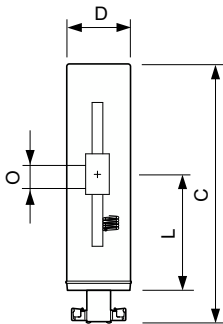

Application

- Accent and display lighting with a sparkling effect
- Decorative outdoor floodlighting

MASTERCoulour CDM-Tm Mini PGJ5

Warnings and Safety

- Use only in totally enclosed luminaire, even during testing (IEC61167, IEC 62035, IEC60598)
- The luminaire must be able to contain hot lamp parts if the lamp ruptures
- Use only with electronic control gear
- Control gear must include end-of-life protection (IEC61167, IEC 62035)
- For 20W PGJ5 lamp, use only Philips electronic control gear HID PV mini PGJ5 20W
- For 35W PGJ5 lamp, use only Philips electronic control gear HID PV mini PGJ5 35W
- A lamp breaking is extremely unlikely to have any impact on your health. If a lamp breaks, ventilate the room for 30 minutes and remove the parts, preferably with gloves. Put them in a sealed plastic bag and take it to your local waste facilities for recycling. Do not use a vacuum cleaner.

Versions

LPPR CDM-Tm 0001

Dimensional drawing

Product	D (max)	D	O	L (min)	L (max)	L	C (max)
MASTERC CDM-Tm	13.2 mm	0.44	4 mm	22.3 mm	22.9 mm	22.6	52 mm
Mini 35W/930 PGJ5		inch				mm	
1CT/12							

MASTERColour CDM-Tm Mini PGJ5