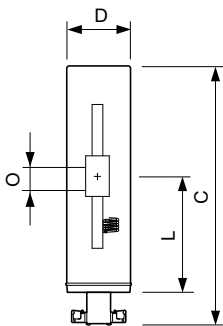

Application

- Accent and display lighting with a sparkling effect
- Decorative outdoor floodlighting

MASTERCoulour CDM-Tm Mini PGJ5

Warnings and Safety

- Use only in totally enclosed luminaire, even during testing (IEC61167, IEC 62035, IEC60598)
- The luminaire must be able to contain hot lamp parts if the lamp ruptures
- Use only with electronic control gear
- Control gear must include end-of-life protection (IEC61167, IEC 62035)
- For 20W PGJ5 lamp, use only Philips electronic control gear HID PV mini PGJ5 20W
- For 35W PGJ5 lamp, use only Philips electronic control gear HID PV mini PGJ5 35W
- A lamp breaking is extremely unlikely to have any impact on your health. If a lamp breaks, ventilate the room for 30 minutes and remove the parts, preferably with gloves. Put them in a sealed plastic bag and take it to your local waste facilities for recycling. Do not use a vacuum cleaner.

Versions

LPPR CDM-Tm 0001

Dimensional drawing

Product	D (max)	D	O	L (min)	L (max)	L	C (max)
MASTERC CDM-Tm	13.2 mm	0.44	4 mm	22.3 mm	22.9 mm	22.6	52 mm
Mini 35W/930 PGJ5		inch				mm	
1CT/12							

MASTERColour CDM-Tm Mini PGJ5