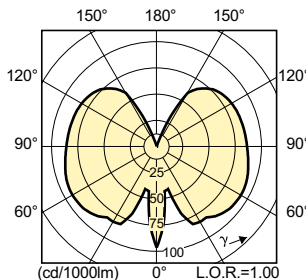

Approval and Application

Order Code	Full Product Name	Energy Consumption kWh/1000 h	Mercury (Hg) Content (Max)	Mercury (Hg) Content (Nom)
928183505130	MC CDM-Tm Elite Mini 20W/830 GU6.5 1CT	21 kWh	3.5 mg	3.5 mg
928187405130	MC CDM-Tm Elite Mini 35W/930 GU6.5 1CT	40 kWh	4.7 mg	4.7 mg