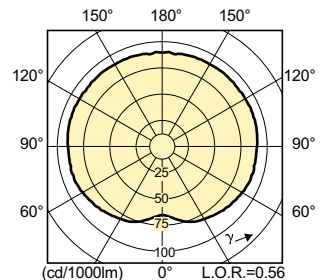

Approval and Application

Order Code	Full Product Name	Energy Consumption kWh/1000 h	Mercury (Hg) Content (Max)	Mercury (Hg) Content (Nom)
928183505130	MC CDM-Tm Elite Mini 20W/830 GU6.5 1CT	21 kWh	3.5 mg	3.5 mg
928187405130	MC CDM-Tm Elite Mini 35W/930 GU6.5 1CT	40 kWh	4.7 mg	4.7 mg