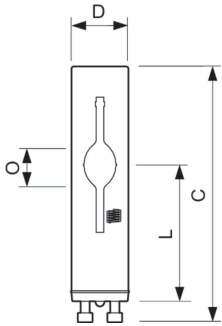

Warnings and Safety

- Use only in totally enclosed luminaire, even during testing (IEC61167, IEC 62035, IEC60598)
- The luminaire must be able to contain hot lamp parts if the lamp ruptures
- Use only with electronic control gear
- For 50W use with Philips electronic gear only
- Control gear must include end-of-life protection (IEC61167, IEC 62035)

MASTERCOLOR CDM-Tm Elite Mini

Dimensional drawing

Product	D (max)	D	O	L (min)	L (max)	L	C (max)
MC CDM-Tm Elite Mini 20W/830 GU6.5 1CT	13.3 mm	0.5 inch	3.4 mm	28 mm	32 mm	30 mm	56.7 mm
MC CDM-Tm Elite Mini 35W/930 GU6.5 1CT	13.3 mm	0.5 inch	4.7 mm	28 mm	32 mm	30 mm	56.7 mm