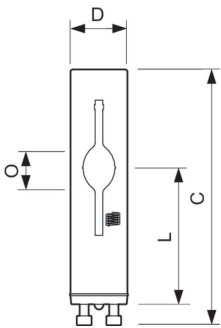

Warnings and Safety

- Use only in totally enclosed luminaire, even during testing (IEC61167, IEC 62035, IEC60598)
- The luminaire must be able to contain hot lamp parts if the lamp ruptures
- Use only with electronic control gear
- For 50W use with Philips electronic gear only
- Control gear must include end-of-life protection (IEC61167, IEC 62035)

MASTERCLOUR CDM-Tm Elite Mini

Versions

LPPR CDM-Tm 0001

Dimensional drawing

Product	D (max)	D	O	L (min)	L (max)	L	C (max)
MC CDM-Tm Elite Mini 20W/830 GU6.5 1CT	13.3 mm	0.5 inch	3.4 mm	28 mm	32 mm	30 mm	56.7 mm
MC CDM-Tm Elite Mini 35W/930 GU6.5 1CT	13.3 mm	0.5 inch	4.7 mm	28 mm	32 mm	30 mm	56.7 mm