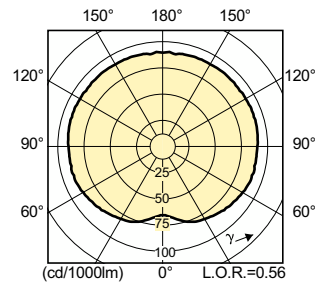

MASTERCcolour CDM-Tm Elite Mini

Order Code	Full Product Name	Bulb Shape
928183505130	MC CDM-Tm Elite Mini 20W/830 GU6.5 1CT	T-4

Order Code	Full Product Name	Bulb Shape
928187405130	MC CDM-Tm Elite Mini 35W/930 GU6.5 1CT	T13.3

Approval and Application

Order Code	Full Product Name	Energy	Mercury (Hg)	Mercury (Hg)
		Consumption kWh/1000 h	Content (Max)	Content (Nom)
928183505130	MC CDM-Tm Elite Mini 20W/830 GU6.5 1CT	21 kWh	3.5 mg	3.5 mg
928187405130	MC CDM-Tm Elite Mini 35W/930 GU6.5 1CT	40 kWh	4.7 mg	4.7 mg