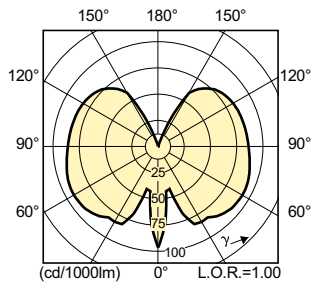

MASTERCcolour CDM-Tm Elite Mini

Order Code	Full Product Name	Bulb Shape
928183505130	MC CDM-Tm Elite Mini 20W/830 GU6.5 1CT	T-4

Order Code	Full Product Name	Bulb Shape
928187405130	MC CDM-Tm Elite Mini 35W/930 GU6.5 1CT	T13.3

Approval and Application

Order Code	Full Product Name	Energy	Mercury (Hg)	Mercury (Hg)
		Consumption kWh/1000 h	Content (Max)	Content (Nom)
928183505130	MC CDM-Tm Elite Mini 20W/830 GU6.5 1CT	21 kWh	3.5 mg	3.5 mg
928187405130	MC CDM-Tm Elite Mini 35W/930 GU6.5 1CT	40 kWh	4.7 mg	4.7 mg