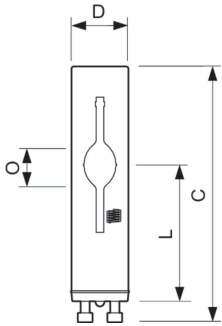

Warnings and Safety

- Use only in totally enclosed luminaire, even during testing (IEC61167, IEC 62035, IEC60598)
- The luminaire must be able to contain hot lamp parts if the lamp ruptures
- Use only with electronic control gear
- For 50W use with Philips electronic gear only
- Control gear must include end-of-life protection (IEC61167, IEC 62035)

MASTERCLOUR CDM-Tm Elite Mini

Dimensional drawing

Product	D (max)	D	O	L (min)	L (max)	L	C (max)
MC CDM-Tm Elite Mini 20W/830 GU6.5 1CT	13.3 mm	0.5 in	3.4 mm	28 mm	32 mm	30 mm	56.7 mm
MC CDM-Tm Elite Mini 35W/930 GU6.5 1CT	13.3 mm	0.5 in	4.7 mm	28 mm	32 mm	30 mm	56.7 mm

General Information

Cap base	GU6.5
Operating position	UNIVERSAL

Light Technical

Chromaticity Coordinate X (Nom)	0.434
Chromaticity Coordinate Y (Nom)	0.398
Colour designation	Warm White (WW)
Correlated Colour Temperature (Nom)	3000 K