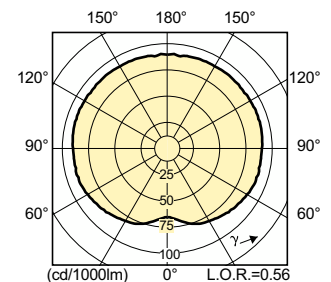

Approval and Application

Order Code	Full Product Name	Energy consumption kWh/1,000 hours	Mercury (Hg) content (max.)	Mercury (Hg) content (nom.)
928183505130	MC CDM-Tm Elite Mini 20W/830 GU6.5 1CT	21 kWh	3.5 mg	3.5 mg
928187405130	MC CDM-Tm Elite Mini 35W/930 GU6.5 1CT	40 kWh	4.7 mg	4.7 mg