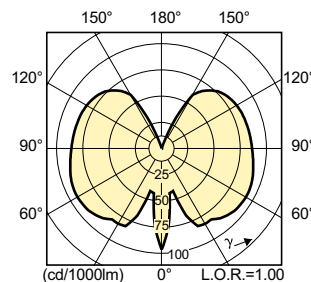

Approval and Application

Order Code	Full Product Name	Energy consumption kWh/1,000 hours	Mercury (Hg) content (max.)	Mercury (Hg) content (nom.)
928183505130	MC CDM-Tm Elite Mini 20W/830 GU6.5 1CT	21 kWh	3.5 mg	3.5 mg
928187405130	MC CDM-Tm Elite Mini 35W/930 GU6.5 1CT	40 kWh	4.7 mg	4.7 mg