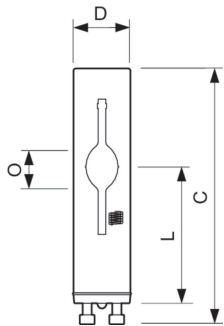

MASTERCLOUR CDM-Tm Elite Mini

Warnings and Safety

- Use only in totally enclosed luminaire, even during testing (IEC61167, IEC 62035, IEC60598)
- The luminaire must be able to contain hot lamp parts if the lamp ruptures
- Use only with electronic control gear
- For 50W use with Philips electronic gear only
- Control gear must include end-of-life protection (IEC61167, IEC 62035)
- A lamp breaking is extremely unlikely to have any impact on your health. If a lamp breaks, ventilate the room for 30 minutes and remove the parts, preferably with gloves. Put them in a sealed plastic bag and take it to your local waste facilities for recycling. Do not use a vacuum cleaner.

Dimensional drawing

Product	D (max)	D	O	L (min)	L (max)	L	C (max)
MC CDM-Tm Elite Mini 20W/830 GU6.5 1CT	13.3 mm	0.5 inch	3.4 mm	28 mm	32 mm	30 mm	56.7 mm
MC CDM-Tm Elite Mini 35W/930 GU6.5 1CT	13.3 mm	0.5 inch	4.7 mm	28 mm	32 mm	30 mm	56.7 mm