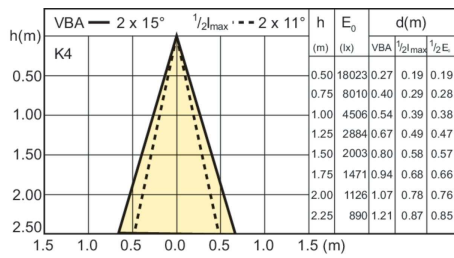

Beam Diagrams

Beam diagram - CDM-Rm Elite Mini 20W/830
GX10 MR16 25D