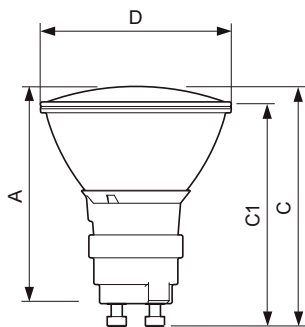

## Dimensional drawing

Product	D (max)	D	C (max)	C	C1 (max)	A (max)
CDM-Rm Elite Mini 20W/830	51 mm	50 mm	65.4 mm	62.75 mm	60.9 mm	59 mm
GX10 MR16 25D						