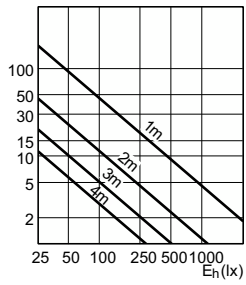

MASTERColour CDM-Rm Elite Mini

Accent Diagrams

Accent Diagram - CDM-Rm Elite Mini 20W/830
GX10 MR16 25D