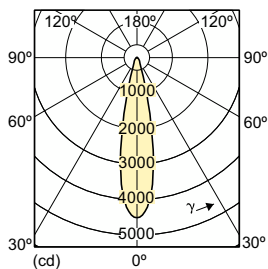

## Dimensional drawing

Product	D (max)	D	C (max)	C	C1 (max)	A (max)
CDM-Rm Elite Mini 20W/830	51 mm	50 mm	65.4 mm	62.75 mm	60.9 mm	59 mm
GX10 MR16 25D						