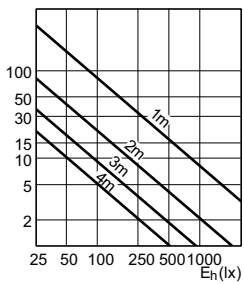

Accent Diagram - MC CDM-R Elite 35W/930
E27 PAR30L 30D