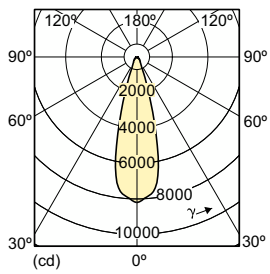

## Dimensional drawing

Product	D (max)	C (max)
MC CDM-R Elite 35W/930 E27 PAR30L 30D	97 mm	123 mm