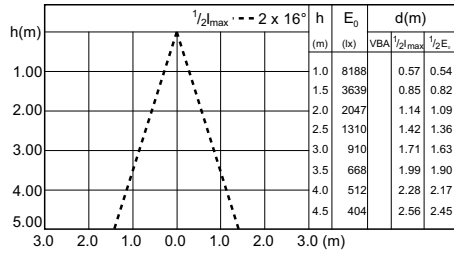

MASTERCoulour CDM-R Elite

Beam Diagrams

Beam diagram - MC CDM-R Elite 35W/930 E27
PAR30L 30D