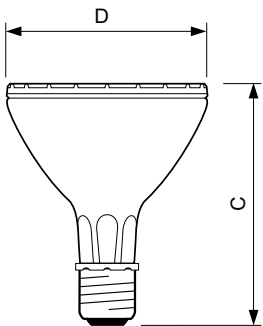

## Dimensional drawing

Product	D (max)	C (max)
MC CDM-R Elite 35W/930 E27 PAR30L 30D	97 mm	123 mm