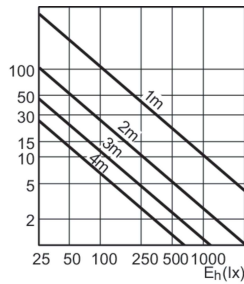

Accent Diagram - MC CDM-R Elite 70W/930
E27 PAR30L 40D