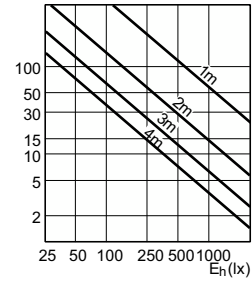

Accent Diagram - MC CDM-R Elite 35W/930
E27 PAR30L 10D