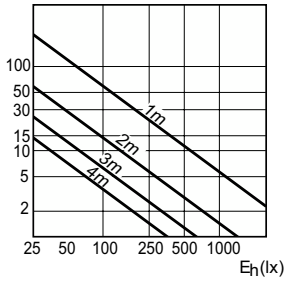

MASTERColour CDM-R Elite

Accent Diagrams

Accent Diagram - MC CDM-R Elite 35W/930
E27 PAR20 30D