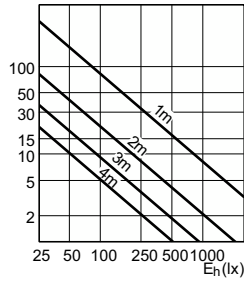

Accent Diagram - MC CDM-R Elite 35W/930
E27 PAR30L 30D