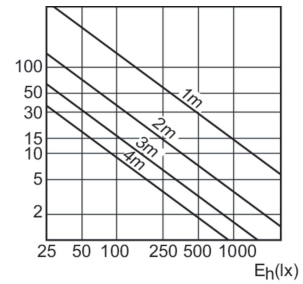

Accent Diagram - MC CDM-R Elite 70W/942
E27 PAR30L 30D