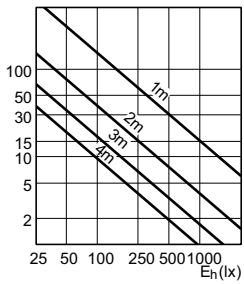

Accent Diagram - MC CDM-R Elite 70W/930
E27 PAR30L 30D