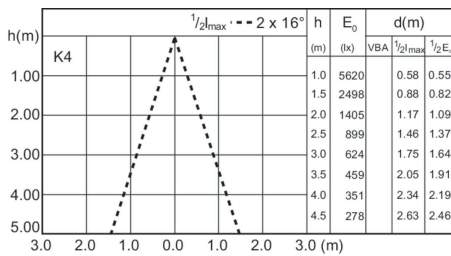

Beam Diagrams

Beam diagram - MC CDM-R Elite 35W/930 E27
PAR20 30D