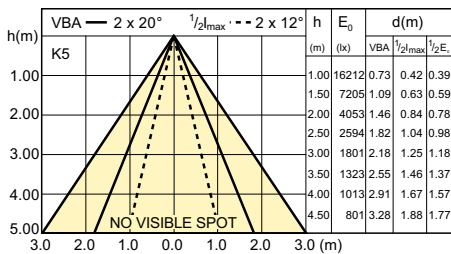

Beam diagram - MASTERC CDM-R111 Elite
70W/930 GX8.5 24D