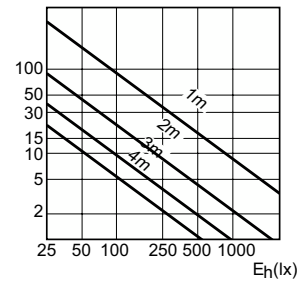

Accent Diagram - MASTERC CDM-R111 Elite
70W/930 GX8.5 40D