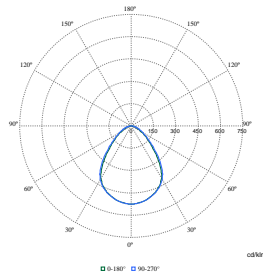

Polar Wide Diagrams

Polar Normal (separate) - 912401483355

Polar Normal (separate) - 912401483357

Polar Normal (separate) - 912401483360

Cleanroom CR350B

Polar Wide Diagrams

Polar Normal (separate) - 912401483367