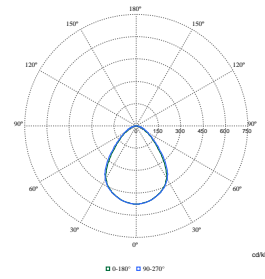

Polar Normal (separate) - 912401483361