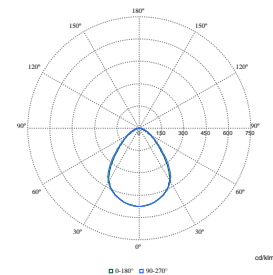

Polar Normal (separate) - 912401483360