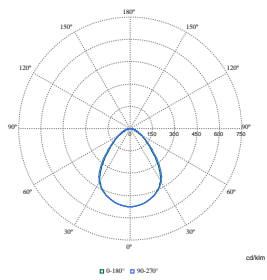

Polar Normal (separate) - 912401483372