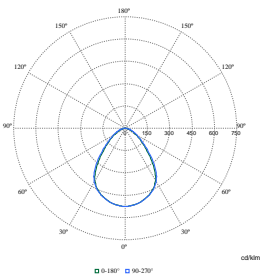

Order Code	Full Product Name	Dimbaar	Maximaal dimniveau
8718699797195	CR350B LED40S/940 PSU W30L120	Nee	Niet van toepassing
8718699797201	CR350B LED40S/840 PSD W30L120	Ja	1%
8718699797225	CR350B LED40S/940 PSD W30L120	Ja	1%
8718699797256	CR350B LED60S/940 PSU W30L120	Nee	Niet van toepassing
8718699797263	CR350B LED60S/840 PSD W30L120	Ja	1%
8718699797287	CR350B LED60S/940 PSD W30L120	Ja	1%

Initiële prestaties (conform IEC)

Order Code	Full Product Name	Aanvankelijke kleurkwaliteit
8718699797072	CR350B LED40S/940 PSU W60L60	(0.39, 0.38) SDCM <3
8718699797089	CR350B LED40S/840 PSD W60L60	(0.38, 0.38) SDCM <3
8718699797102	CR350B LED40S/940 PSD W60L60	(0.39, 0.38) SDCM <3
8718699797133	CR350B LED60S/940 PSU W60L60	(0.39, 0.38) SDCM <3
8718699797140	CR350B LED60S/840 PSD W60L60	(0.38, 0.38) SDCM <3
8718699797164	CR350B LED60S/940 PSD W60L60	(0.39, 0.38) SDCM <3

Order Code	Full Product Name	Aanvankelijke kleurkwaliteit
8718699797195	CR350B LED40S/940 PSU W30L120	(0.39, 0.38) SDCM <3
8718699797201	CR350B LED40S/840 PSD W30L120	(0.38, 0.38) SDCM <3
8718699797225	CR350B LED40S/940 PSD W30L120	(0.39, 0.38) SDCM <3
8718699797256	CR350B LED60S/940 PSU W30L120	(0.39, 0.38) SDCM <3
8718699797263	CR350B LED60S/840 PSD W30L120	(0.38, 0.38) SDCM <3
8718699797287	CR350B LED60S/940 PSD W30L120	(0.39, 0.38) SDCM <3

Polar Wide Diagrams

Polar Normal (separate) - 912401483355