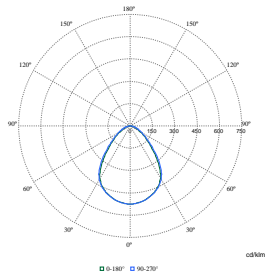

Polar Wide Diagrams

Polar Normal (separate) - 912401483355

Polar Normal (separate) - 912401483357

Polar Normal (separate) - 912401483360

Cleanroom CR350B

Polar Wide Diagrams

Polar Normal (separate) - 912401483367