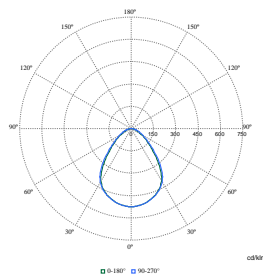

Polar Normal (separate) - 912401483354