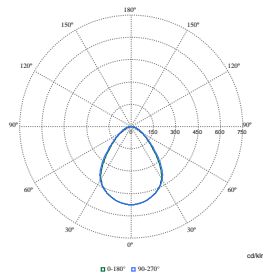

Polar Normal (separate) - 912401483354