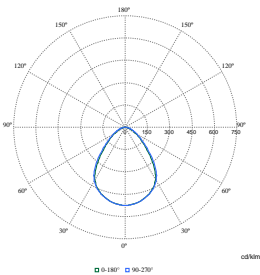

Order Code	Full Product Name	Dimmable	Maximum dim level
912401483366	CR350B LED40S/940 PSU W30L120	No	Not applicable
912401483367	CR350B LED40S/840 PSD W30L120	Yes	1%
912401483369	CR350B LED40S/940 PSD W30L120	Yes	1%
912401483372	CR350B LED60S/940 PSU W30L120	No	Not applicable
912401483373	CR350B LED60S/840 PSD W30L120	Yes	1%
912401483375	CR350B LED60S/940 PSD W30L120	Yes	1%

Initial Performance (IEC Compliant)

Order Code	Full Product Name	Initial chromaticity
912401483354	CR350B LED40S/940 PSU W60L60	(0.39, 0.38) SDCM <3
912401483355	CR350B LED40S/840 PSD W60L60	(0.38, 0.38) SDCM <3
912401483357	CR350B LED40S/940 PSD W60L60	(0.39, 0.38) SDCM <3
912401483360	CR350B LED60S/940 PSU W60L60	(0.39, 0.38) SDCM <3
912401483361	CR350B LED60S/840 PSD W60L60	(0.38, 0.38) SDCM <3
912401483363	CR350B LED60S/940 PSD W60L60	(0.39, 0.38) SDCM <3

Order Code	Full Product Name	Initial chromaticity
912401483366	CR350B LED40S/940 PSU W30L120	(0.39, 0.38) SDCM <3
912401483367	CR350B LED40S/840 PSD W30L120	(0.38, 0.38) SDCM <3
912401483369	CR350B LED40S/940 PSD W30L120	(0.39, 0.38) SDCM <3
912401483372	CR350B LED60S/940 PSU W30L120	(0.39, 0.38) SDCM <3
912401483373	CR350B LED60S/840 PSD W30L120	(0.38, 0.38) SDCM <3
912401483375	CR350B LED60S/940 PSD W30L120	(0.39, 0.38) SDCM <3

Polar Wide Diagrams

Polar Normal (separate) - 912401483355