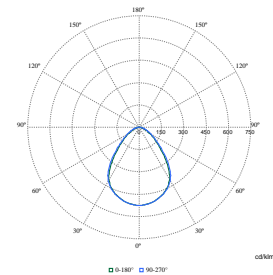

Polar Normal (separate) - 912401483360