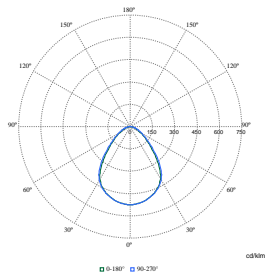

Polar Normal (separate) - 912401483372