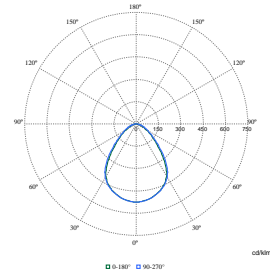

Polar Normal (separate) - 912401483361