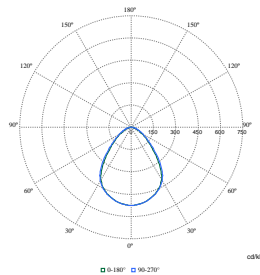

Polar Normal (separate) - 912401483357