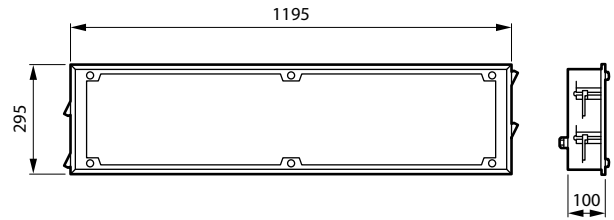

Cleanroom CR350B

Application

- Surgical and examination rooms
- Laboratories and pharmaceutical facilities
- Cleanroom production areas

Dimensional drawing