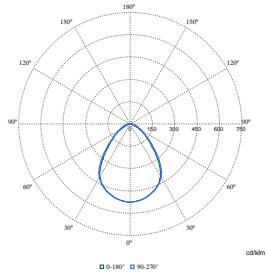

Polar Wide Diagrams

Polar Normal (separate) - 912401483355

Polar Normal (separate) - 912401483357

Polar Normal (separate) - 912401483360

Cleanroom CR350B

Polar Wide Diagrams

Polar Normal (separate) - 912401483367