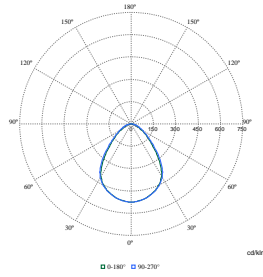

Polar Wide Diagrams

Polar Normal (separate) - 912401483355

Polar Normal (separate) - 912401483357

Polar Normal (separate) - 912401483360

Cleanroom CR350B

Polar Wide Diagrams

Polar Normal (separate) - 912401483367