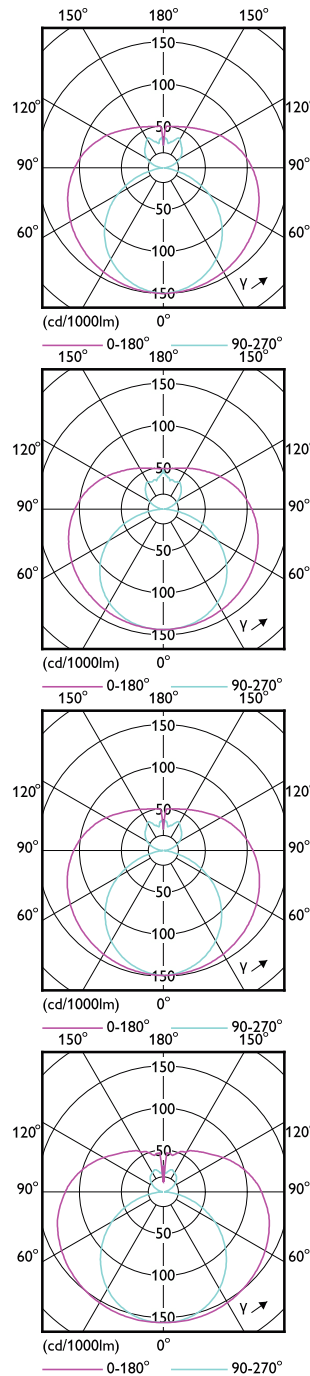

Order Code	Full Product Name	T-Case Maximum (Nom)
929003746102	CorePro LEDtube 1200mm UO 17.7W 830 T8	55 °C
929003746202	CorePro LEDtube 1200mm UO 17.7W 840 T8	55 °C
929003746302	CorePro LEDtube 1200mm UO 17.7W 865 T8	55 °C
929003746402	CorePro LEDtube 1500mm UO 25.9W 830 T8	55 °C
929003746502	CorePro LEDtube 1500mm UO 25.9W 840 T8	55 °C
929003746602	CorePro LEDtube 1500mm UO 25.9W 865 T8	55 °C

Approval and Application

Order Code	Full Product Name	Energy Consumption kWh/1000 h
929001874802	CorePro LEDtube 1200mm HO 18W 865 T8	18 kWh
929001874902	CorePro LEDtube 1200mm HO 18W 840 T8	18 kWh
929001875002	CorePro LEDtube 1500mm HO 24W 865 T8	24 kWh
929003519708	CorePro LEDtube 1200mm 15.5W 840 T8 AP I	-
929003519808	CorePro LEDtube 1200mm 15.5W 865 T8 AP I	-
929003547208	CorePro LEDtube 600mm 8W 840 T8 AP I	-
929003547308	CorePro LEDtube 600mm 8W 865 T8 AP I	-
929003746102	CorePro LEDtube 1200mm UO 17.7W 830 T8	18 kWh
929003746202	CorePro LEDtube 1200mm UO 17.7W 840 T8	18 kWh
929003746302	CorePro LEDtube 1200mm UO 17.7W 865 T8	18 kWh
929003746402	CorePro LEDtube 1500mm UO 25.9W 830 T8	26 kWh
929003746502	CorePro LEDtube 1500mm UO 25.9W 840 T8	26 kWh
929003746602	CorePro LEDtube 1500mm UO 25.9W 865 T8	26 kWh