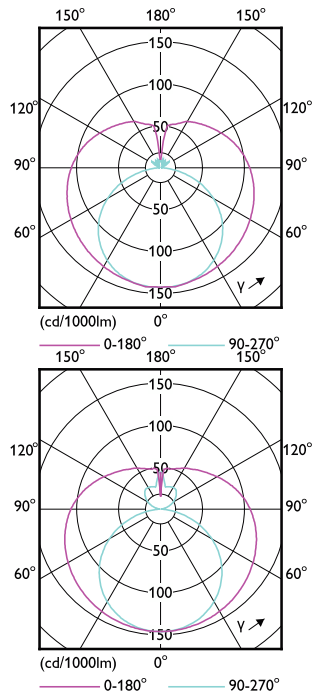

Order Code	Full Product Name	T-Case Maximum (Nom)
929003746102	CorePro LEDtube 1200mm UO 17.7W 830 T8	55 °C
929003746202	CorePro LEDtube 1200mm UO 17.7W 840 T8	55 °C
929003746302	CorePro LEDtube 1200mm UO 17.7W 865 T8	55 °C
929003746402	CorePro LEDtube 1500mm UO 25.9W 830 T8	55 °C
929003746502	CorePro LEDtube 1500mm UO 25.9W 840 T8	55 °C
929003746602	CorePro LEDtube 1500mm UO 25.9W 865 T8	55 °C

Approval and Application

Order Code	Full Product Name	Energy Consumption kWh/1000 h
929001874802	CorePro LEDtube 1200mm HO 18W 865 T8	18 kWh
929001874902	CorePro LEDtube 1200mm HO 18W 840 T8	18 kWh
929001875002	CorePro LEDtube 1500mm HO 24W 865 T8	24 kWh
929003519708	CorePro LEDtube 1200mm 15.5W 840 T8 AP I	-
929003519808	CorePro LEDtube 1200mm 15.5W 865 T8 AP I	-
929003547208	CorePro LEDtube 600mm 8W 840 T8 AP I	-
929003547308	CorePro LEDtube 600mm 8W 865 T8 AP I	-
929003746102	CorePro LEDtube 1200mm UO 17.7W 830 T8	18 kWh
929003746202	CorePro LEDtube 1200mm UO 17.7W 840 T8	18 kWh
929003746302	CorePro LEDtube 1200mm UO 17.7W 865 T8	18 kWh
929003746402	CorePro LEDtube 1500mm UO 25.9W 830 T8	26 kWh
929003746502	CorePro LEDtube 1500mm UO 25.9W 840 T8	26 kWh
929003746602	CorePro LEDtube 1500mm UO 25.9W 865 T8	26 kWh