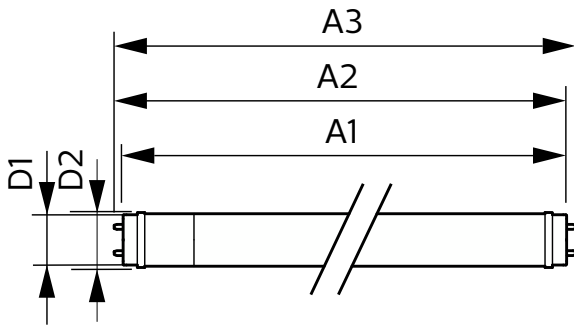

CorePro LED tube EM/Mains T8

Application

- Offices
- Banks
- Education
- Food and Large Retailers
- Light Commercial

Warnings and Safety

- NOTE: The overall energy efficiency and light distribution of any installation that uses these lamps will be determined by the design of the installation.
- Installation must be done according to the installation diagrams provided with the lamp or available online. Installation must be done by a certified professional.

Dimensional drawing

Product	D1	D2	A1	A2	A3
CorePro LEDtube 1200mm 15.5W 840 T8 AP I	28 mm	28 mm	1,198 mm	1,205 mm	1,212 mm
CorePro LEDtube 1200mm 15.5W 865 T8 AP I	28 mm	28 mm	1,198 mm	1,205 mm	1,212 mm
CorePro LEDtube 1200mm HO 18W 840 T8	25.7 mm	28 mm	1,198 mm	1,205 mm	1,212 mm
CorePro LEDtube 1200mm HO 18W 865 T8	25.7 mm	28 mm	1,198 mm	1,205 mm	1,212 mm
CorePro LEDtube 1200mm UO 17.7W 830 T8	25.7 mm	28 mm	1,198 mm	1,205 mm	1,212 mm
CorePro LEDtube 1200mm UO 17.7W 840 T8	25.7 mm	28 mm	1,198 mm	1,205 mm	1,212 mm
CorePro LEDtube 1200mm UO 17.7W 865 T8	25.7 mm	28 mm	1,198 mm	1,205 mm	1,212 mm
CorePro LEDtube 1500mm HO 24W 865 T8	25.7 mm	28 mm	1,500 mm	1,507.1 mm	1,514.2 mm
CorePro LEDtube 1500mm UO 25.9W 830 T8	25.7 mm	28 mm	1,500 mm	1,507.1 mm	1,514.2 mm
CorePro LEDtube 1500mm UO 25.9W 840 T8	25.7 mm	28 mm	1,500 mm	1,507.1 mm	1,514.2 mm
CorePro LEDtube 1500mm UO 25.9W 865 T8	25.7 mm	28 mm	1,500 mm	1,507.1 mm	1,514.2 mm
CorePro LEDtube 600mm 8W 840 T8 AP I	28 mm	28 mm	588.5 mm	595.5 mm	602.5 mm
CorePro LEDtube 600mm 8W 865 T8 AP I	28 mm	28 mm	588.5 mm	595.5 mm	602.5 mm