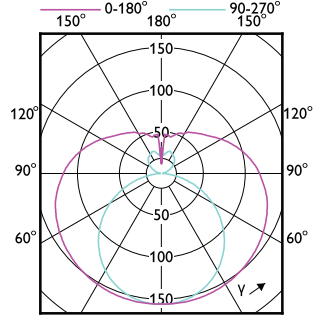

CorePro LED tube EM/Mains T8

Order Code	Full Product Name	Ambient temperature range
929003519708	CorePro LEDtube 1200mm 15.5W 840 T8 AP I	-20 to +45 °C
929003519808	CorePro LEDtube 1200mm 15.5W 865 T8 AP I	-20 to +45 °C
929003520708	Corepro LEDtube HO 1200mm 18W840T8 AP	-20 °C to 45 °C
929003520738	Corepro LEDtube 50k 1200mm 18W840T8 MY	-20 to +45 °C
929003520808	CorePro LEDtube HO 1200mm 18W865T8 AP	-20 °C to 45 °C
929003520838	CorePro LEDtube 50k 1200mm 18W865T8 MY	-20 to +45 °C
929003547208	CorePro LEDtube 600mm 8W 840 T8 AP I	-20 to +45 °C
929003547308	CorePro LEDtube 600mm 8W 865 T8 AP I	-20 to +45 °C