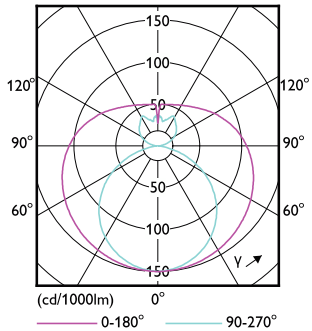

CorePro LED tube EM/Mains T8

Order Code	Full Product Name	Ambient temperature range
929003519708	CorePro LEDtube 1200mm 15.5W 840 T8 AP I	-20 to +45 °C
929003519808	CorePro LEDtube 1200mm 15.5W 865 T8 AP I	-20 to +45 °C
929003520708	Corepro LEDtube HO 1200mm 18W840T8 AP	-20 °C to 45 °C
929003520738	Corepro LEDtube 50k 1200mm 18W840T8 MY	-20 to +45 °C
929003520808	CorePro LEDtube HO 1200mm 18W865T8 AP	-20 °C to 45 °C
929003520838	CorePro LEDtube 50k 1200mm 18W865T8 MY	-20 to +45 °C
929003547208	CorePro LEDtube 600mm 8W 840 T8 AP I	-20 to +45 °C
929003547308	CorePro LEDtube 600mm 8W 865 T8 AP I	-20 to +45 °C