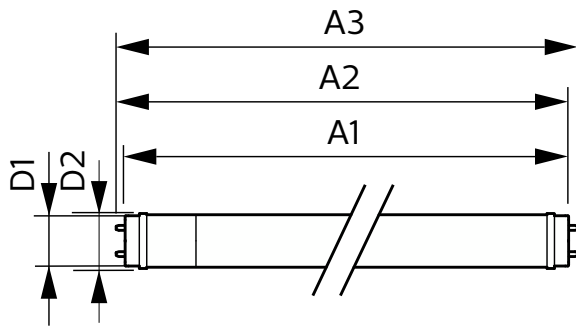

CorePro LED tube EM/Mains T8

Versions

12W G13

Dimensional drawing

Product	D1	D2	A1	A2	A3
CorePro LEDtube 1200mm 15.5W 840 T8 AP I	28 mm	28 mm	1,198 mm	1,205 mm	1,212 mm
CorePro LEDtube 1200mm 15.5W 865 T8 AP I	28 mm	28 mm	1,198 mm	1,205 mm	1,212 mm
CorePro LEDtube 50k 1200mm 18W865T8 MY	25.7 mm	28 mm	1,198 mm	1,205 mm	1,212 mm
CorePro LEDtube 600mm 8W 840 T8 AP I	28 mm	28 mm	588.5 mm	595.5 mm	602.5 mm
CorePro LEDtube 600mm 8W 865 T8 AP I	28 mm	28 mm	588.5 mm	595.5 mm	602.5 mm
CorePro LEDtube HO 1200mm 18W865T8 AP	25.7 mm	28 mm	1,198 mm	1,205 mm	1,212 mm
Corepro LEDtube 50k 1200mm 18W840T8 MY	25.7 mm	28 mm	1,198 mm	1,205 mm	1,212 mm
Corepro LEDtube HO 1200mm 18W840T8 AP	25.7 mm	28 mm	1,198 mm	1,205 mm	1,212 mm