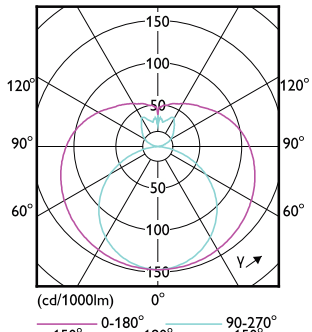

CorePro LED tube EM/Mains T8

Order Code	Full Product Name	Ambient temperature range
929003519708	CorePro LEDtube 1200mm 15.5W 840 T8 AP I	-20 to +45 °C
929003519808	CorePro LEDtube 1200mm 15.5W 865 T8 AP I	-20 to +45 °C
929003520708	Corepro LEDtube HO 1200mm 18W840T8 AP	-20 °C to 45 °C
929003520738	Corepro LEDtube 50k 1200mm 18W840T8 MY	-20 to +45 °C
929003520808	CorePro LEDtube HO 1200mm 18W865T8 AP	-20 °C to 45 °C
929003520838	CorePro LEDtube 50k 1200mm 18W865T8 MY	-20 to +45 °C
929003547208	CorePro LEDtube 600mm 8W 840 T8 AP I	-20 to +45 °C
929003547308	CorePro LEDtube 600mm 8W 865 T8 AP I	-20 to +45 °C