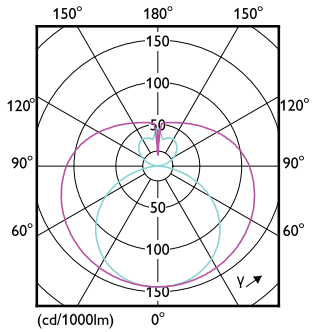

CorePro LED tube EM/Mains T8

Order Code	Full Product Name	Ambient temperature range
929003519708	CorePro LEDtube 1200mm 15.5W 840 T8 AP I	-20 to +45 °C
929003519808	CorePro LEDtube 1200mm 15.5W 865 T8 AP I	-20 to +45 °C
929003520708	Corepro LEDtube HO 1200mm 18W840T8 AP	-20 °C to 45 °C
929003520738	Corepro LEDtube 50k 1200mm 18W840T8 MY	-20 to +45 °C
929003520808	CorePro LEDtube HO 1200mm 18W865T8 AP	-20 °C to 45 °C
929003520838	CorePro LEDtube 50k 1200mm 18W865T8 MY	-20 to +45 °C
929003547208	CorePro LEDtube 600mm 8W 840 T8 AP I	-20 to +45 °C
929003547308	CorePro LEDtube 600mm 8W 865 T8 AP I	-20 to +45 °C