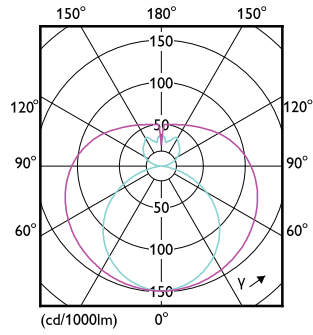

CorePro LED tube EM/Mains T8

Order Code	Full Product Name	Ambient temperature range
929003519708	CorePro LEDtube 1200mm 15.5W 840 T8 AP I	-20 to +45 °C
929003519808	CorePro LEDtube 1200mm 15.5W 865 T8 AP I	-20 to +45 °C
929003520708	Corepro LEDtube HO 1200mm 18W840T8 AP	-20 °C to 45 °C
929003520738	Corepro LEDtube 50k 1200mm 18W840T8 MY	-20 to +45 °C
929003520808	CorePro LEDtube HO 1200mm 18W865T8 AP	-20 °C to 45 °C
929003520838	CorePro LEDtube 50k 1200mm 18W865T8 MY	-20 to +45 °C
929003547208	CorePro LEDtube 600mm 8W 840 T8 AP I	-20 to +45 °C
929003547308	CorePro LEDtube 600mm 8W 865 T8 AP I	-20 to +45 °C