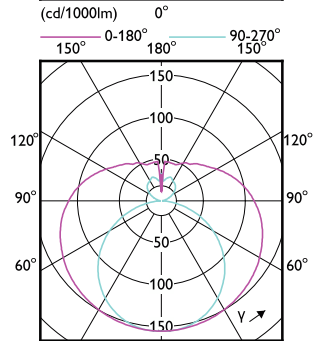

CorePro LED tube EM/Mains T8

Order Code	Full Product Name	Ambient temperature range
929003519708	CorePro LEDtube 1200mm 15.5W 840 T8 AP I	-20 to +45 °C
929003519808	CorePro LEDtube 1200mm 15.5W 865 T8 AP I	-20 to +45 °C
929003520708	Corepro LEDtube HO 1200mm 18W840T8 AP	-20 °C to 45 °C
929003520738	Corepro LEDtube 50k 1200mm 18W840T8 MY	-20 to +45 °C
929003520808	CorePro LEDtube HO 1200mm 18W865T8 AP	-20 °C to 45 °C
929003520838	CorePro LEDtube 50k 1200mm 18W865T8 MY	-20 to +45 °C
929003547208	CorePro LEDtube 600mm 8W 840 T8 AP I	-20 to +45 °C
929003547308	CorePro LEDtube 600mm 8W 865 T8 AP I	-20 to +45 °C