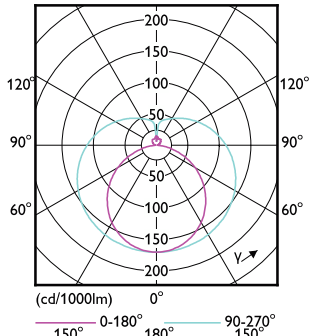

CorePro LED tube EM/Mains T8