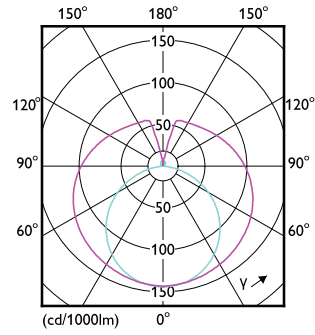

CorePro LED tube EM/Mains T8

CorePro LED tube EM/Mains T8

CorePro LED tube EM/Mains T8

CorePro LED tube EM/Mains T8

(cd/1000lm) 0° 150° 0-180° 180° 90-270° 150°

(cd/1000lm) 0° 150° 0-180° 180° 90-270° 150°