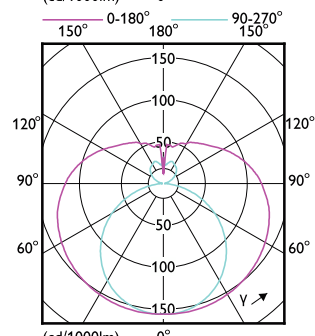

CorePro LED tube EM/Mains T8

CorePro LED tube EM/Mains T8

CorePro LED tube EM/Mains T8

CorePro LED tube EM/Mains T8

(cd/1000lm) 0° 150° 0-180° 180° 90-270° 150°

(cd/1000lm) 0° 150° 0-180° 180° 90-270° 150°