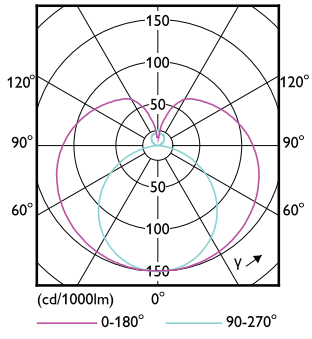

CorePro LED tube EM/Mains T8