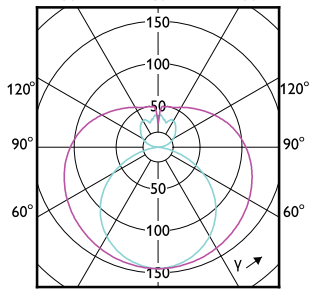

CorePro LED tube EM/Mains T8