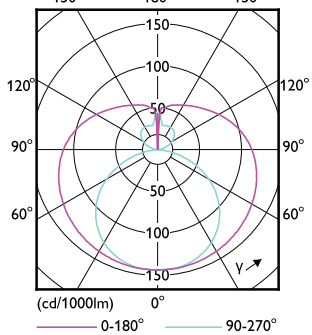

CorePro LED tube EM/Mains T8