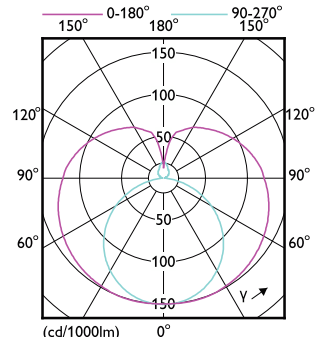

CorePro LED tube EM/Mains T8

CorePro LED tube EM/Mains T8

CorePro LED tube EM/Mains T8

CorePro LED tube EM/Mains T8

(cd/1000lm) 0° 150° 0-180° 180° 90-270° 150°

(cd/1000lm) 0° 150° 0-180° 180° 90-270° 150°