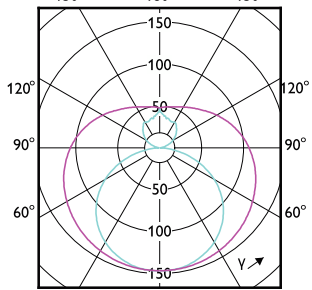

CorePro LED tube EM/Mains T8

CorePro LED tube EM/Mains T8

CorePro LED tube EM/Mains T8

CorePro LED tube EM/Mains T8

(cd/1000lm) 0° 150° 0-180° 180° 90-270° 150°

(cd/1000lm) 0° 150° 0-180° 180° 90-270° 150°