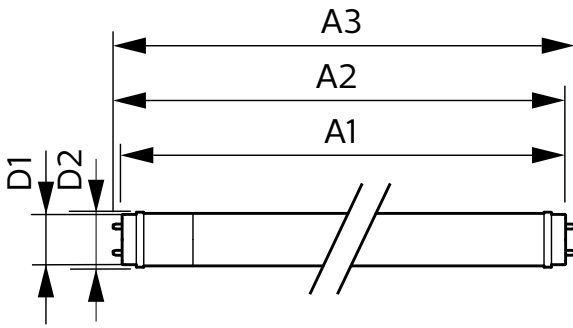

CorePro LED tube EM/Mains T8

Dimensional drawing

Product	D1	D2	A1	A2	A3
CorePro LEDtube 1200mm UO 17.5W 3CCT T8	25.7 mm	28 mm	1,199.4 mm	1,206.5 mm	1,213.6 mm
CorePro LEDtube 1500mm UO 24.9W 3CCT T8	25.7 mm	28 mm	1,500 mm	1,507.1 mm	1,514.2 mm
CorePro LEDtube 450mm HO 5.4W 3CCT T8	25.7 mm	28 mm	437.4 mm	444.5 mm	451.6 mm
CorePro LEDtube 600mm HO 7.7W 3CCT T8	25.7 mm	28 mm	589.8 mm	596.9 mm	604 mm

Product	D1	D2	A1	A2	A3
CorePro LEDtube 1200mm 15.5W 830 T8	25.7 mm	28 mm	1,198 mm	1,205 mm	1,212 mm
CorePro LEDtube 1200mm 15.5W 840 T8	25.7 mm	28 mm	1,198 mm	1,205 mm	1,212 mm
CorePro LEDtube 1200mm 15.5W 840 T8 AP I	28 mm	28 mm	1,198 mm	1,205 mm	1,212 mm
CorePro LEDtube 1200mm 15.5W 840 T8 CL	25.7 mm	28 mm	1,198 mm	1,205 mm	1,212 mm
CorePro LEDtube 1200mm 15.5W 865 T8	25.7 mm	28 mm	1,198 mm	1,205 mm	1,212 mm
CorePro LEDtube 1200mm 15.5W 865 T8	25.7 mm	28 mm	1,198 mm	1,205 mm	1,212 mm
CorePro LEDtube 1200mm 15.5W 865 T8 AP I	28 mm	28 mm	1,198 mm	1,205 mm	1,212 mm
CorePro LEDtube 1200mm 15.5W 865 T8 CL	25.7 mm	28 mm	1,198 mm	1,205 mm	1,212 mm
CorePro LEDtube 1200mm 15.5W 865 T8 PH	25.7 mm	28 mm	1,198 mm	1,205 mm	1,212 mm
CorePro LEDtube 1200mm 17.6W 865 T8 AU	25.7 mm	28 mm	1,198 mm	1,205 mm	1,212 mm
CorePro LEDtube 1200mm 17W 840 T8 AU 1CT	25.7 mm	28 mm	1,198 mm	1,205 mm	1,212 mm
CorePro LEDtube 1200mm 17W 840 T8 AU 2CT	25.7 mm	28 mm	1,198 mm	1,205 mm	1,212 mm
CorePro LEDtube 1200mm 17W 865 T8 AU 1CT	25.7 mm	28 mm	1,198 mm	1,205 mm	1,212 mm
CorePro LEDtube 1200mm 17W 865 T8 AU 2CT	25.7 mm	28 mm	1,198 mm	1,205 mm	1,212 mm
CorePro LEDtube 1200mm 18W 5CCT T8 AU	25.7 mm	26.6 mm	1,199.4 mm	1,206.5 mm	1,213.6 mm
CorePro LEDtube 1200mm HO 18W 830 T8	25.7 mm	28 mm	1,198 mm	1,205 mm	1,212 mm
CorePro LEDtube 1200mm HO 18W 840 T8	25.7 mm	28 mm	1,198 mm	1,205 mm	1,212 mm
CorePro LEDtube 1200mm HO 18W 840 T8	25.7 mm	28 mm	1,198 mm	1,205 mm	1,212 mm
CorePro LEDtube 1200mm HO 18W 865 T8	25.7 mm	28 mm	1,198 mm	1,205 mm	1,212 mm