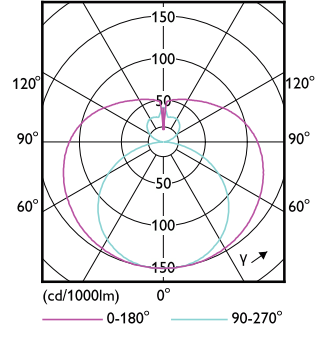

CorePro LED tube EM/Mains T8

CorePro LED tube EM/Mains T8

CorePro LED tube EM/Mains T8

CorePro LED tube EM/Mains T8

(cd/1000lm) 0° 150° 0-180° 180° 90-270° 150°

(cd/1000lm) 0° 150° 0-180° 180° 90-270° 150°