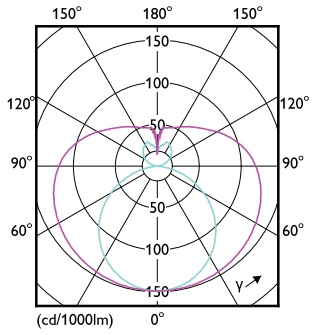

CorePro LED tube EM/Mains T8

CorePro LED tube EM/Mains T8

CorePro LED tube EM/Mains T8

CorePro LED tube EM/Mains T8

(cd/1000lm) 0° 150° 0-180° 180° 90-270° 150°

(cd/1000lm) 0° 150° 0-180° 180° 90-270° 150°