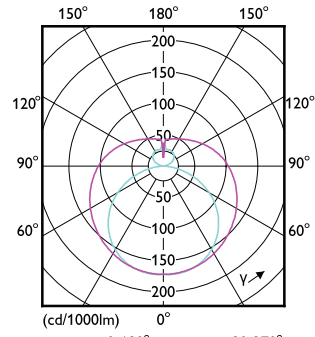

CorePro LED tube EM/Mains T8

CorePro LED tube EM/Mains T8

CorePro LED tube EM/Mains T8

CorePro LED tube EM/Mains T8

(cd/1000lm) 0° 150° 0-180° 180° 90-270° 150°

(cd/1000lm) 0° 150° 0-180° 180° 90-270° 150°