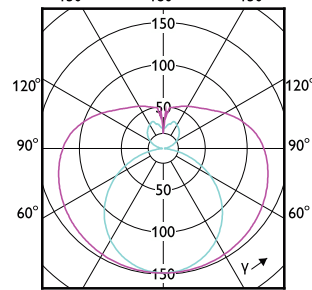

CorePro LED tube EM/Mains T8