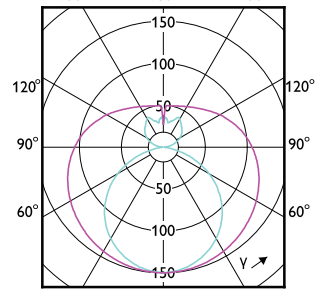

CorePro LED tube EM/Mains T8

CorePro LED tube EM/Mains T8

CorePro LED tube EM/Mains T8

CorePro LED tube EM/Mains T8

(cd/1000lm) 0° 150° 0-180° 180° 90-270° 150°

(cd/1000lm) 0° 150° 0-180° 180° 90-270° 150°