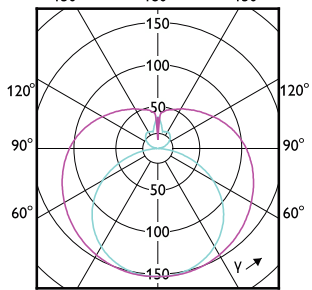

CorePro LED tube EM/Mains T8

CorePro LED tube EM/Mains T8

CorePro LED tube EM/Mains T8

CorePro LED tube EM/Mains T8

(cd/1000lm) 0° 150° 0-180° 180° 90-270° 150°

(cd/1000lm) 0° 150° 0-180° 180° 90-270° 150°