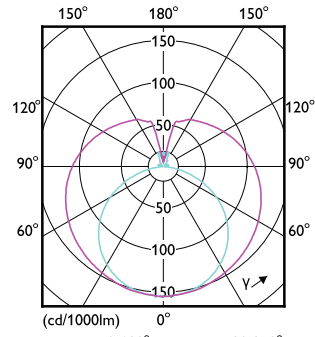

CorePro LED tube EM/Mains T8

CorePro LED tube EM/Mains T8

CorePro LED tube EM/Mains T8

CorePro LED tube EM/Mains T8

(cd/1000lm) 0° 150° 0-180° 180° 90-270° 150°

(cd/1000lm) 0° 150° 0-180° 180° 90-270° 150°