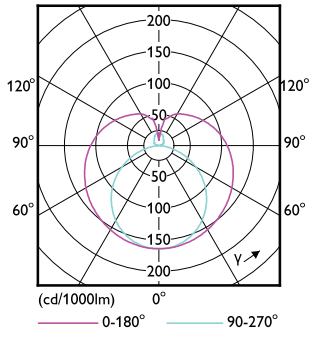

CorePro LED tube EM/Mains T8