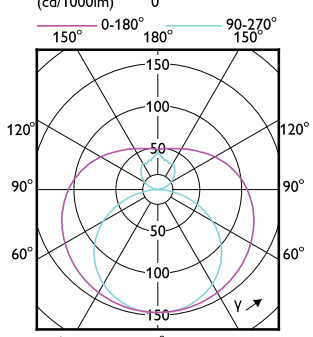

CorePro LED tube EM/Mains T8

CorePro LED tube EM/Mains T8

CorePro LED tube EM/Mains T8

CorePro LED tube EM/Mains T8

(cd/1000lm) 0° 150° 0-180° 180° 90-270° 150°

(cd/1000lm) 0° 150° 0-180° 180° 90-270° 150°