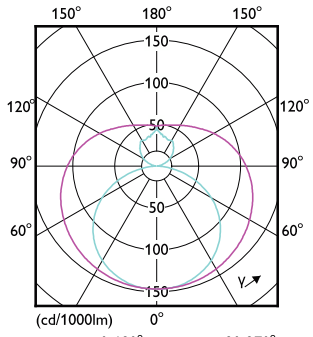

CorePro LED tube EM/Mains T8

CorePro LED tube EM/Mains T8

CorePro LED tube EM/Mains T8

CorePro LED tube EM/Mains T8

(cd/1000lm) 0° 150° 0-180° 180° 90-270° 150°

(cd/1000lm) 0° 150° 0-180° 180° 90-270° 150°