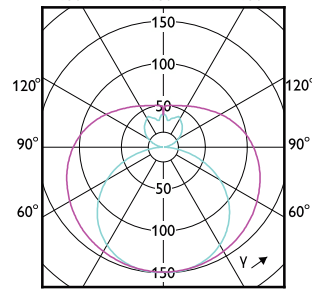

CorePro LED tube EM/Mains T8