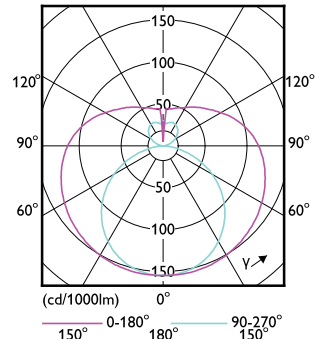

CorePro LED tube EM/Mains T8