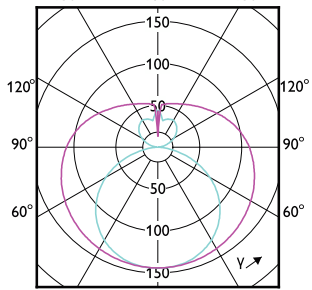

CorePro LED tube EM/Mains T8

CorePro LED tube EM/Mains T8

CorePro LED tube EM/Mains T8

CorePro LED tube EM/Mains T8

(cd/1000lm) 0° 150° 0-180° 180° 90-270° 150°

(cd/1000lm) 0° 150° 0-180° 180° 90-270° 150°