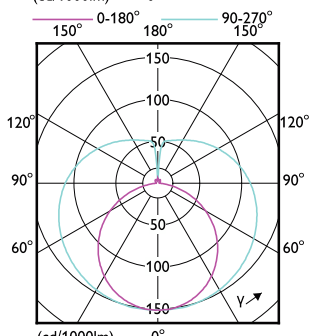

CorePro LED tube EM/Mains T8

CorePro LED tube EM/Mains T8

CorePro LED tube EM/Mains T8

CorePro LED tube EM/Mains T8

(cd/1000lm) 0° 150° 0-180° 180° 90-270° 150°

(cd/1000lm) 0° 150° 0-180° 180° 90-270° 150°