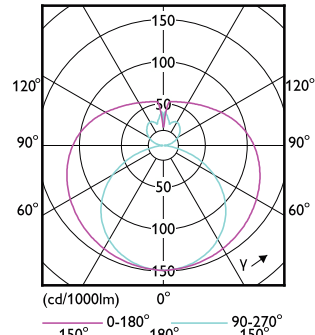

CorePro LED tube EM/Mains T8