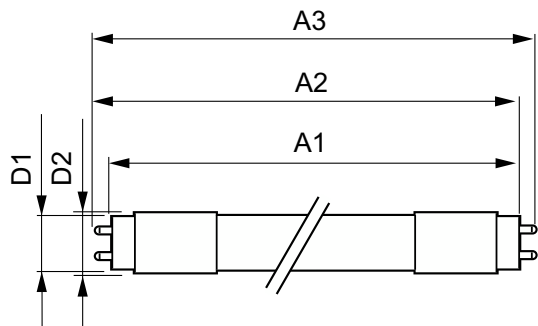

Dimensional drawing

Product	D1	D2	A1	A2	A3
CorePro LEDTube 8ft 32W 3800lm 865 T8 BR	27.8 mm	27.8 mm	2,373.1 mm	2,380.2 mm	2,387.3 mm
CorePro LEDtube 1800mm 21W 840 T8	25.8 mm	28 mm	1,762.6 mm	1,769.7 mm	1,776.8 mm
CorePro LEDtube 1800mm 21W 865 T8	25.8 mm	28 mm	1,762.6 mm	1,769.7 mm	1,776.8 mm
CorePro LEDtube 1800mm 21W830 T8	25.8 mm	28 mm	1,762.6 mm	1,769.7 mm	1,776.8 mm