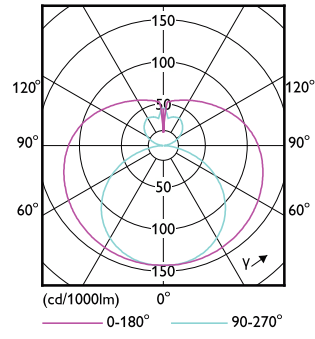

CorePro LED tube EM/Mains T8