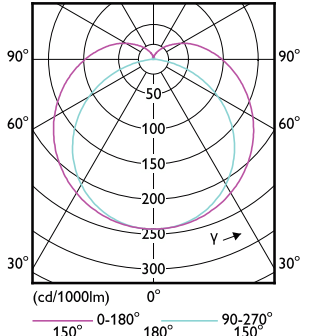

CorePro LED tube EM/Mains T8

CorePro LED tube EM/Mains T8

CorePro LED tube EM/Mains T8

CorePro LED tube EM/Mains T8

(cd/1000lm) 0° 150° 0-180° 180° 90-270° 150°

(cd/1000lm) 0° 150° 0-180° 180° 90-270° 150°