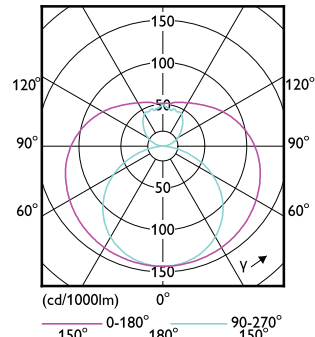

CorePro LED tube EM/Mains T8

CorePro LED tube EM/Mains T8

CorePro LED tube EM/Mains T8

CorePro LED tube EM/Mains T8

(cd/1000lm) 0° 150° 0-180° 180° 90-270° 150°

(cd/1000lm) 0° 150° 0-180° 180° 90-270° 150°