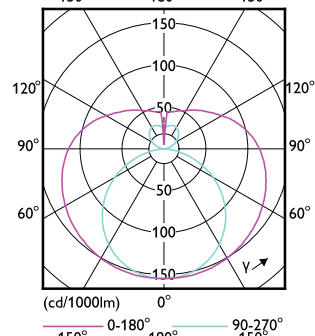

CorePro LED tube EM/Mains T8

CorePro LED tube EM/Mains T8

CorePro LED tube EM/Mains T8

CorePro LED tube EM/Mains T8

(cd/1000lm) 0° 150° 0-180° 180° 90-270° 150°

(cd/1000lm) 0° 150° 0-180° 180° 90-270° 150°