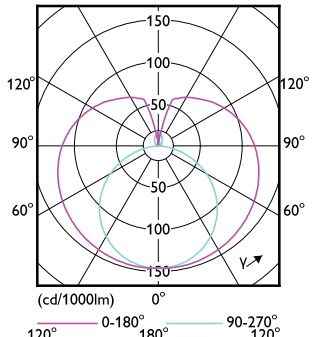

CorePro LED tube EM/Mains T8

CorePro LED tube EM/Mains T8

CorePro LED tube EM/Mains T8

CorePro LED tube EM/Mains T8

(cd/1000lm) 0° 150° 0-180° 180° 90-270° 150°

(cd/1000lm) 0° 150° 0-180° 180° 90-270° 150°