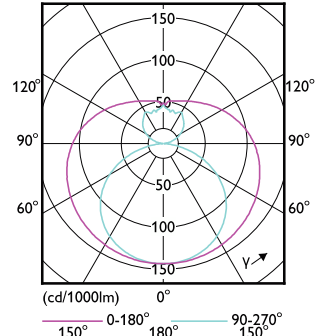

CorePro LED tube EM/Mains T8

CorePro LED tube EM/Mains T8

CorePro LED tube EM/Mains T8

CorePro LED tube EM/Mains T8

(cd/1000lm) 0° 150° 0-180° 180° 90-270° 150°

(cd/1000lm) 0° 150° 0-180° 180° 90-270° 150°