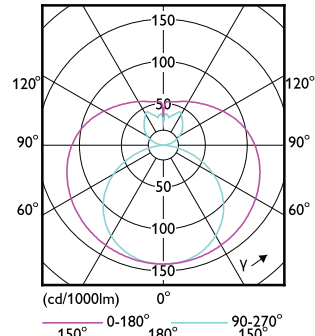

CorePro LED tube EM/Mains T8