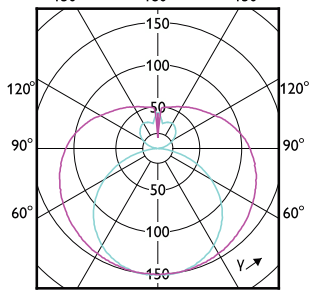

CorePro LED tube EM/Mains T8