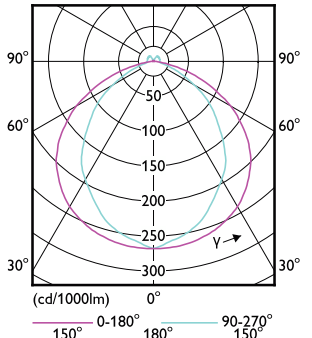

CorePro LED tube EM/Mains T8