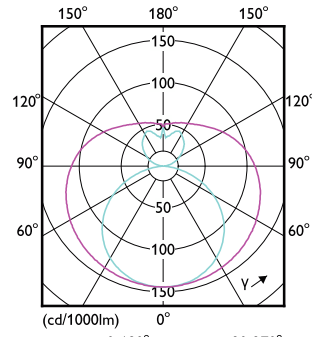

CorePro LED tube EM/Mains T8