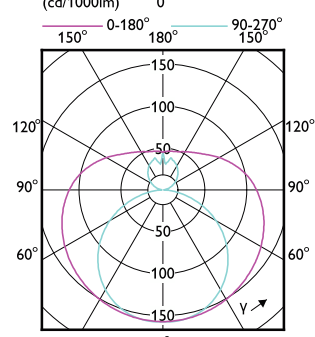

CorePro LED tube EM/Mains T8

CorePro LED tube EM/Mains T8

CorePro LED tube EM/Mains T8

CorePro LED tube EM/Mains T8

(cd/1000lm) 0° 150° 0-180° 180° 90-270° 150°

(cd/1000lm) 0° 150° 0-180° 180° 90-270° 150°