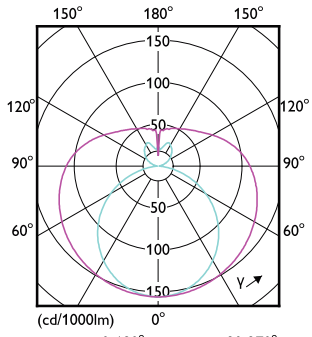

CorePro LED tube EM/Mains T8