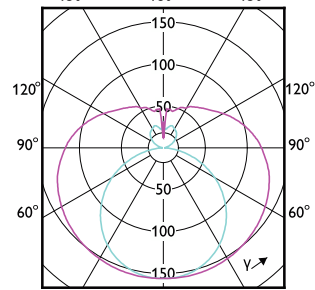

CorePro LED tube EM/Mains T8

CorePro LED tube EM/Mains T8

CorePro LED tube EM/Mains T8

CorePro LED tube EM/Mains T8

(cd/1000lm) 0° 150° 0-180° 180° 90-270° 150°

(cd/1000lm) 0° 150° 0-180° 180° 90-270° 150°