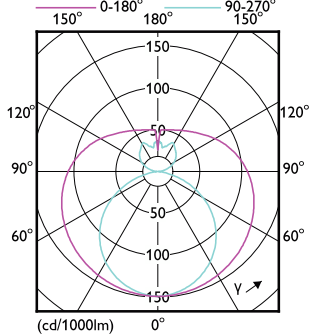

CorePro LED tube EM/Mains T8

CorePro LED tube EM/Mains T8

CorePro LED tube EM/Mains T8

CorePro LED tube EM/Mains T8

(cd/1000lm) 0° 150° 0-180° 180° 90-270° 150°

(cd/1000lm) 0° 150° 0-180° 180° 90-270° 150°