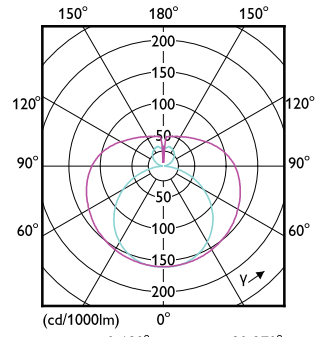

CorePro LED tube EM/Mains T8