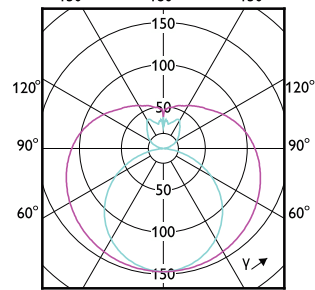

CorePro LED tube EM/Mains T8

CorePro LED tube EM/Mains T8

CorePro LED tube EM/Mains T8

CorePro LED tube EM/Mains T8

(cd/1000lm) 0° 150° 0-180° 180° 90-270° 150°

(cd/1000lm) 0° 150° 0-180° 180° 90-270° 150°