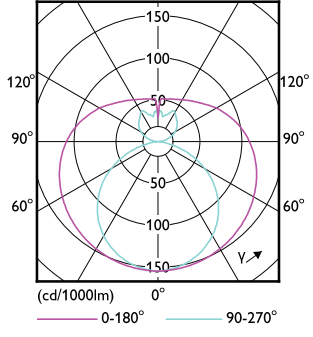

CorePro LED tube EM/Mains T8

CorePro LED tube EM/Mains T8

CorePro LED tube EM/Mains T8

CorePro LED tube EM/Mains T8

(cd/1000lm) 0° 150° 0-180° 180° 90-270° 150°

(cd/1000lm) 0° 150° 0-180° 180° 90-270° 150°