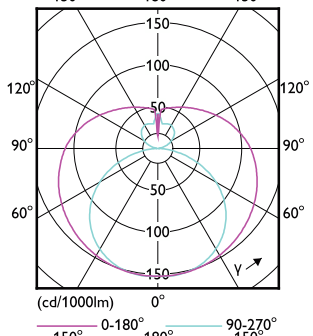

CorePro LED tube EM/Mains T8

CorePro LED tube EM/Mains T8

CorePro LED tube EM/Mains T8

CorePro LED tube EM/Mains T8

(cd/1000lm) 0° 150° 0-180° 180° 90-270° 150°

(cd/1000lm) 0° 150° 0-180° 180° 90-270° 150°