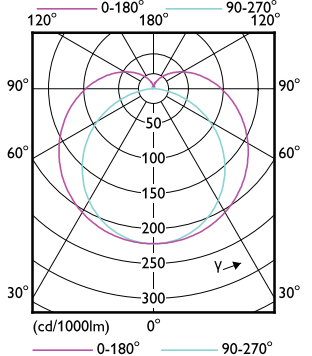

CorePro LED tube EM/Mains T8

CorePro LED tube EM/Mains T8

CorePro LED tube EM/Mains T8

CorePro LED tube EM/Mains T8

(cd/1000lm) 0° 150° 0-180° 180° 90-270° 150°

(cd/1000lm) 0° 150° 0-180° 180° 90-270° 150°