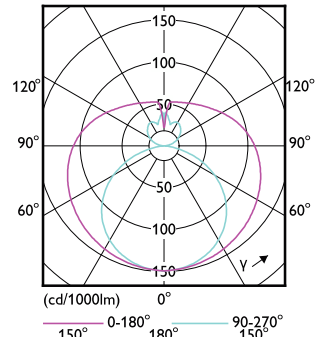

CorePro LED tube EM/Mains T8