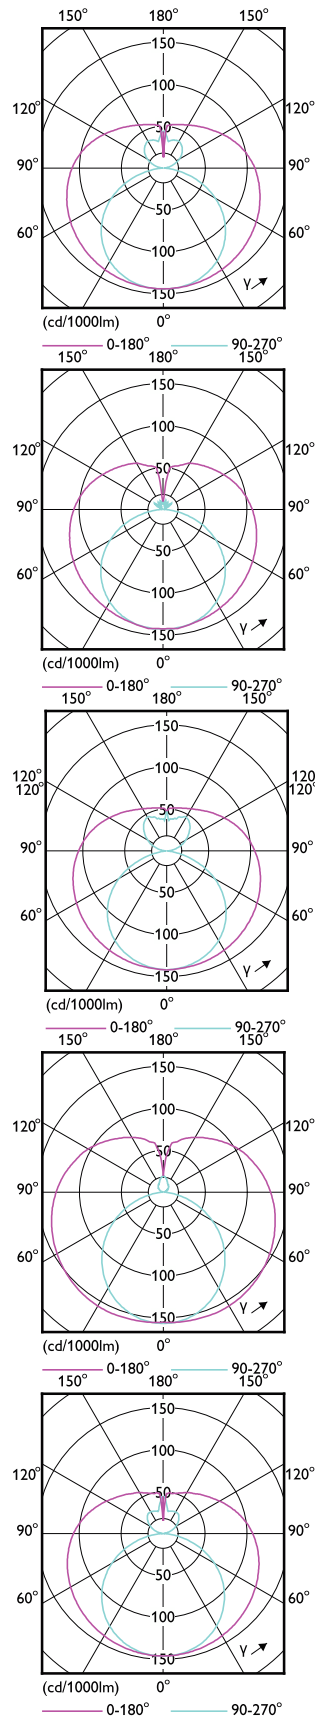

Order Code	Full Product Name	Ambient temperature range	Energy
			Consumption kWh/1000 h
929003577632	CorePro LEDtube 1500mm HO 24W 830 T8	-20 to +45 °C	24 kWh
929003577702	CorePro LEDtube 1200mm UO 21.5W 830 T8	-20 to +45 °C	22 kWh
929003577802	CorePro LEDtube 1500mm UO 31.5W 830 T8	-20 to +45 °C	32 kWh
929003746102	CorePro LEDtube 1200mm UO 17.7W 830 T8	-20 to +45 °C	18 kWh
929003746202	CorePro LEDtube 1200mm UO 17.7W 840 T8	-20 to +45 °C	18 kWh
929003746302	CorePro LEDtube 1200mm UO 17.7W 865 T8	-20 to +45 °C	18 kWh
929003746402	CorePro LEDtube 1500mm UO 25.9W 830 T8	-20 to +45 °C	26 kWh
929003746502	CorePro LEDtube 1500mm UO 25.9W 840 T8	-20 to +45 °C	26 kWh
929003746602	CorePro LEDtube 1500mm UO 25.9W 865 T8	-20 to +45 °C	26 kWh
929003771708	CorePro LEDtube HO 1200mm 18W865T8 ID	-20 to +45 °C	-
929001999772	CorePro LEDtube 1200mm 18W 830 T8C W G	-20 to +45 °C	18 kWh
929001999868	CorePro LEDtube 1200mm 15.7W 840 T8 KSA	-20 to +45 °C	-
929001999872	CorePro LEDtube 1200mm 18W 840 T8C W G	-20 to +45 °C	18 kWh
929001999968	CorePro LEDtube 1200mm 15.7W 865 T8 KSA	-20 to +45 °C	-
929001999972	CorePro LEDtube 1200mm 18W 865 T8C W G	-20 to +45 °C	18 kWh
92900200046 8	CorePro LEDtube 600mm 8.6W 840 T8 KSA	-20 to +45 °C	-
92900200056 8	CorePro LEDtube 600mm 8.6W 865 T8 KSA	-20 to +45 °C	-
929002474472	CorePro LEDTube 8ft 32W 3800lm 865 T8 BR	-20 to +45 °C	-
929003604911	CorePro LEDTube 36 8ft 32W 865 T8 WV	-20 to +45 °C	-
929003604912	CorePro LEDTube 36 8ft 32W 865 T8 WV	-20 °C to 45 °C	-
92900200007 2	CorePro LEDtube 1200mm HO 18W840 C W G	-20 °C to 45 °C	18 kWh
929002000172	CorePro LEDtube 1200mm HO 18W865 C W G	-20 °C to 45 °C	18 kWh