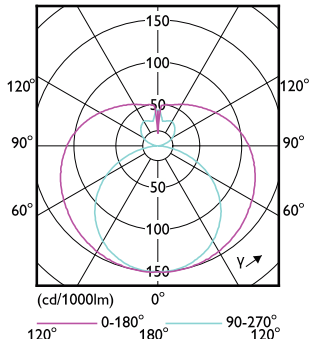

CorePro LED tube EM/Mains T8