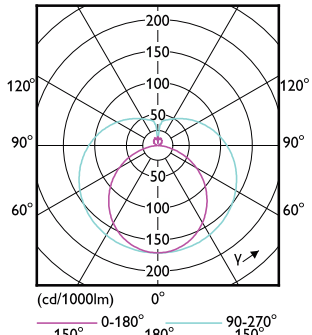

CorePro LED tube EM/Mains T8