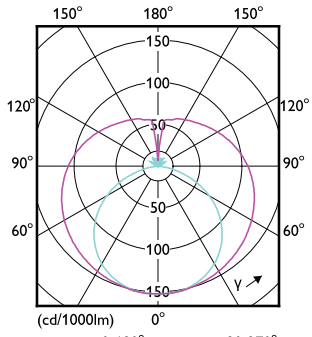

CorePro LED tube EM/Mains T8