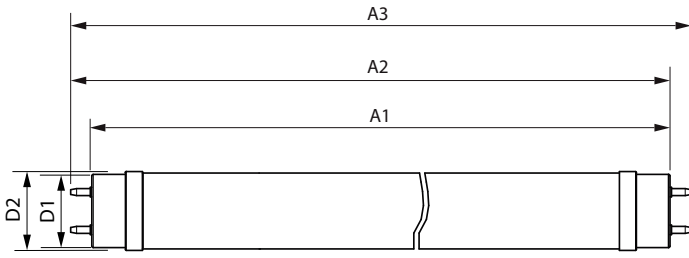

CorePro LED tube EM/Mains T8

Dimensional drawing

Product	D1	D2	A1	A2	A3
CorePro LEDtube 1200mm UO 17.5W 3CCT T8	25.7 mm	28 mm	1,199.4 mm	1,206.5 mm	1,213.6 mm
CorePro LEDtube 1500mm UO 24.9W 3CCT T8	25.7 mm	28 mm	1,500 mm	1,507.1 mm	1,514.2 mm
CorePro LEDtube 450mm HO 5.4W 3CCT T8	25.7 mm	28 mm	437.4 mm	444.5 mm	451.6 mm
CorePro LEDtube 600mm HO 7.7W 3CCT T8	25.7 mm	28 mm	589.8 mm	596.9 mm	604 mm

Product	D1	D2	A1	A2	A3
CorePro LEDtube 1200mm 15.5W 830 T8	25.7 mm	28 mm	1,198 mm	1,205 mm	1,212 mm
CorePro LEDtube 1200mm 15.5W 840 T8	25.7 mm	28 mm	1,198 mm	1,205 mm	1,212 mm
CorePro LEDtube 1200mm 15.5W 840 T8 AP I	28 mm	28 mm	1,198 mm	1,205 mm	1,212 mm
CorePro LEDtube 1200mm 15.5W 840 T8 CL	25.7 mm	28 mm	1,198 mm	1,205 mm	1,212 mm
CorePro LEDtube 1200mm 15.5W 865 T8	25.7 mm	28 mm	1,198 mm	1,205 mm	1,212 mm
CorePro LEDtube 1200mm 15.5W 865 T8	25.7 mm	28 mm	1,198 mm	1,205 mm	1,212 mm
CorePro LEDtube 1200mm 15.5W 865 T8 AP I	28 mm	28 mm	1,198 mm	1,205 mm	1,212 mm
CorePro LEDtube 1200mm 15.5W 865 T8 CL	25.7 mm	28 mm	1,198 mm	1,205 mm	1,212 mm
CorePro LEDtube 1200mm 15.5W 865 T8 PH	25.7 mm	28 mm	1,198 mm	1,205 mm	1,212 mm
CorePro LEDtube 1200mm 17.6W 865 T8 AU	25.7 mm	28 mm	1,198 mm	1,205 mm	1,212 mm
CorePro LEDtube 1200mm 17W 840 T8 AU 1CT	25.7 mm	28 mm	1,198 mm	1,205 mm	1,212 mm
CorePro LEDtube 1200mm 17W 840 T8 AU 2CT	25.7 mm	28 mm	1,198 mm	1,205 mm	1,212 mm
CorePro LEDtube 1200mm 17W 865 T8 AU 1CT	25.7 mm	28 mm	1,198 mm	1,205 mm	1,212 mm
CorePro LEDtube 1200mm 17W 865 T8 AU 2CT	25.7 mm	28 mm	1,198 mm	1,205 mm	1,212 mm
CorePro LEDtube 1200mm 18W 5CCT T8 AU	25.7 mm	26.6 mm	1,199.4 mm	1,206.5 mm	1,213.6 mm
CorePro LEDtube 1200mm HO 18W 830 T8	25.7 mm	28 mm	1,198 mm	1,205 mm	1,212 mm
CorePro LEDtube 1200mm HO 18W 840 T8	25.7 mm	28 mm	1,198 mm	1,205 mm	1,212 mm
CorePro LEDtube 1200mm HO 18W 840 T8	25.7 mm	28 mm	1,198 mm	1,205 mm	1,212 mm
CorePro LEDtube 1200mm HO 18W 865 T8	25.7 mm	28 mm	1,198 mm	1,205 mm	1,212 mm