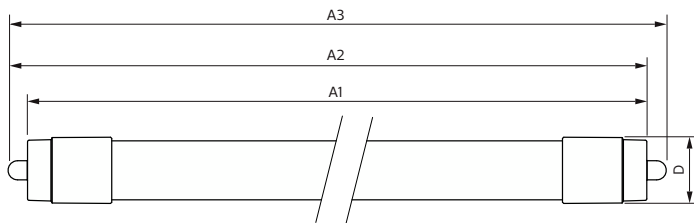

Dimensional drawing

Product	D1	D2	A1	A2	A3
CorePro LEDTube 8ft 32W 3800lm 865 T8 BR	27.8 mm	27.8 mm	2,373.1 mm	2,380.2 mm	2,387.3 mm
CorePro LEDtube 1800mm 21W 840 T8	25.8 mm	28 mm	1,762.6 mm	1,769.7 mm	1,776.8 mm
CorePro LEDtube 1800mm 21W 865 T8	25.8 mm	28 mm	1,762.6 mm	1,769.7 mm	1,776.8 mm
CorePro LEDtube 1800mm 21W830 T8	25.8 mm	28 mm	1,762.6 mm	1,769.7 mm	1,776.8 mm