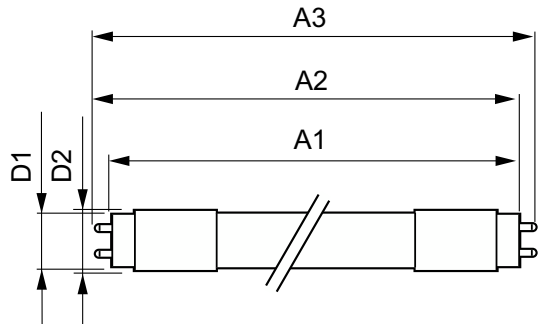

Dimensional drawing

Product	D1	D2	A1	A2	A3
CorePro LEDTube 8ft 32W 3800lm 865 T8 BR	27.8 mm	27.8 mm	2,373.1 mm	2,380.2 mm	2,387.3 mm
CorePro LEDtube 1800mm 21W 840 T8	25.8 mm	28 mm	1,762.6 mm	1,769.7 mm	1,776.8 mm
CorePro LEDtube 1800mm 21W 865 T8	25.8 mm	28 mm	1,762.6 mm	1,769.7 mm	1,776.8 mm
CorePro LEDtube 1800mm 21W830 T8	25.8 mm	28 mm	1,762.6 mm	1,769.7 mm	1,776.8 mm