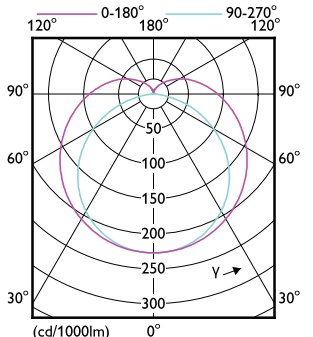

CorePro LED tube EM/Mains T8

CorePro LED tube EM/Mains T8

CorePro LED tube EM/Mains T8

CorePro LED tube EM/Mains T8

(cd/1000lm) 0° 150° 0-180° 180° 90-270° 150°

(cd/1000lm) 0° 150° 0-180° 180° 90-270° 150°