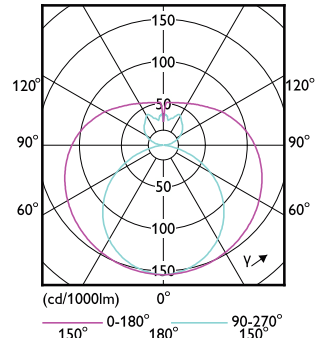

CorePro LED tube EM/Mains T8