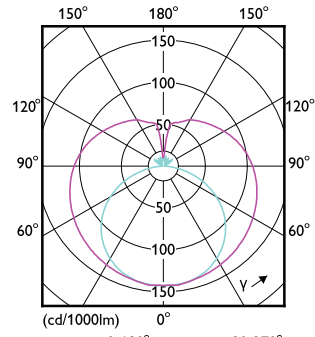

CorePro LED tube EM/Mains T8