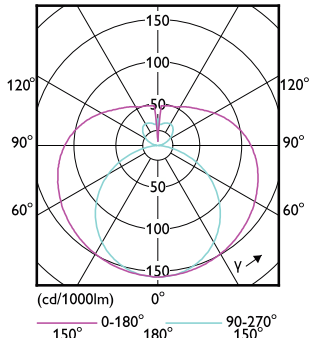

CorePro LED tube EM/Mains T8