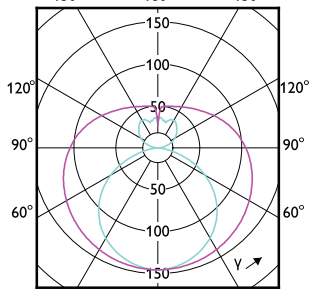

CorePro LED tube EM/Mains T8