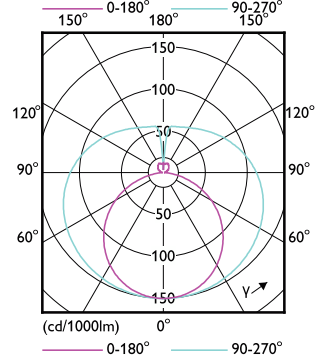

CorePro LED tube EM/Mains T8

CorePro LED tube EM/Mains T8

CorePro LED tube EM/Mains T8

CorePro LED tube EM/Mains T8

(cd/1000lm) 0° 150° 0-180° 180° 90-270° 150°

(cd/1000lm) 0° 150° 0-180° 180° 90-270° 150°