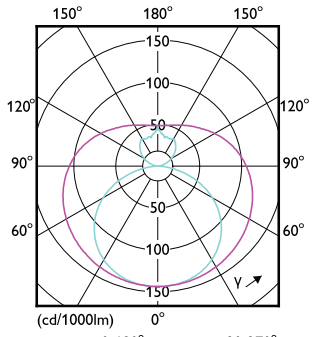

CorePro LED tube EM/Mains T8

CorePro LED tube EM/Mains T8

CorePro LED tube EM/Mains T8

CorePro LED tube EM/Mains T8

(cd/1000lm) 0° 150° 0-180° 180° 90-270° 150°

(cd/1000lm) 0° 150° 0-180° 180° 90-270° 150°