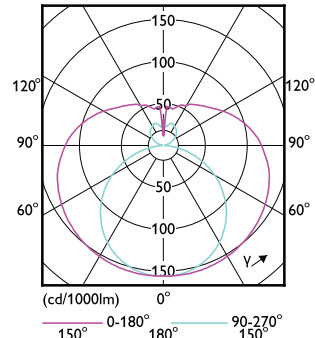

CorePro LED tube EM/Mains T8