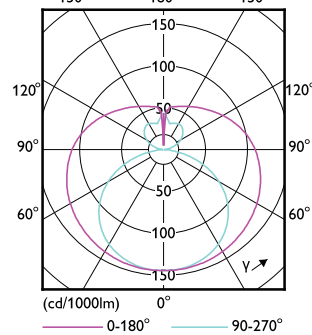

CorePro LED tube EM/Mains T8