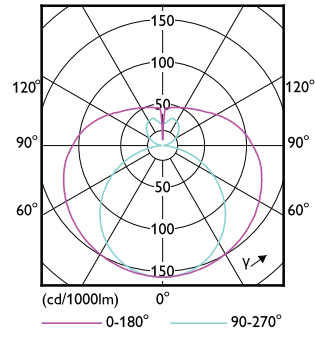

CorePro LED tube EM/Mains T8