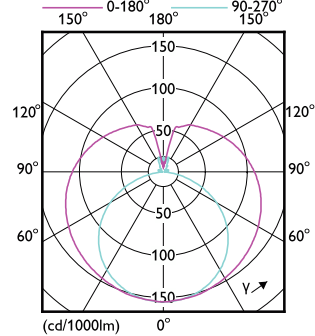

CorePro LED tube EM/Mains T8

CorePro LED tube EM/Mains T8

CorePro LED tube EM/Mains T8

CorePro LED tube EM/Mains T8

(cd/1000lm) 0° 150° 0-180° 180° 90-270° 150°

(cd/1000lm) 0° 150° 0-180° 180° 90-270° 150°