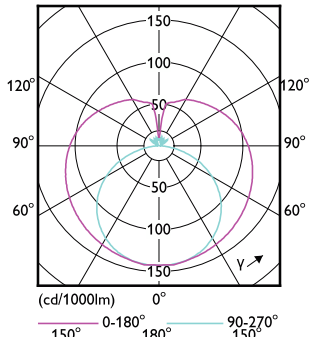

CorePro LED tube EM/Mains T8