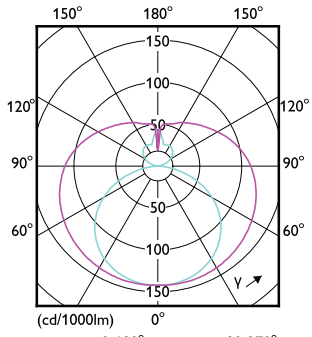

CorePro LED tube EM/Mains T8