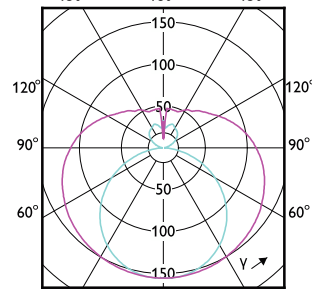

CorePro LED tube EM/Mains T8