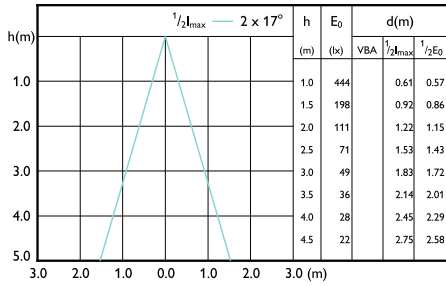

Đèn LED chiếu điểm CorePro MV

Sơ đồ chùm tia

Beam diagram - CorePro LEDspot 3-35W GU10
827 36D DIM