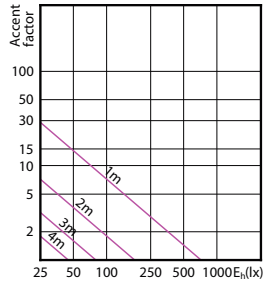

Đèn LED chiếu điểm CorePro MV

Sơ đồ chiếu sáng tạo điểm nhấn

Accent Diagram - Corepro LEDspot 4.6-50W
GU10 830 36D