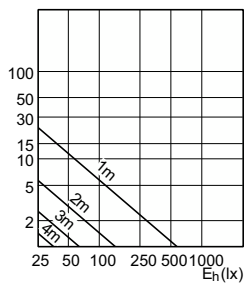

Sơ đồ chiếu sáng tạo điểm nhấn

Accent Diagram - Corepro LEDspot 3.5-35W
GU10 827 36D