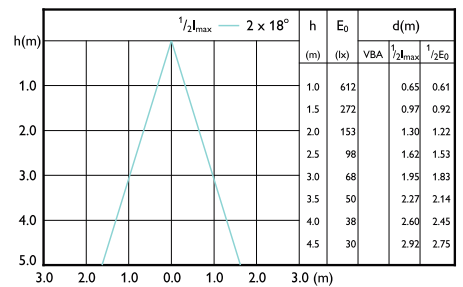

Beam diagram - Corepro LEDspot 4.6-50W GU10 830 36D

Beam diagram - CorePro LEDspot 4-50W GU10 830 36D DIM

Beam diagram - CorePro LEDspot 4-50W GU10 840 36D DIM

Beam diagram - CorePro LEDspot 3-35W GU10 830 36D DIM