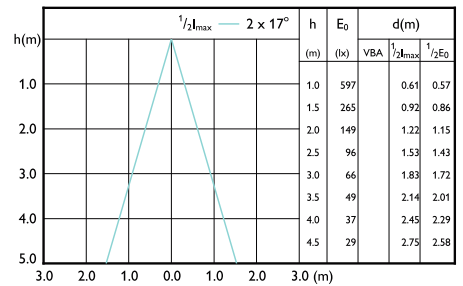

Beam diagram - Corepro LEDspot 4.6-50W GU10 827 36D

Beam diagram - CorePro LEDspot 4-50W GU10 830 36D DIM