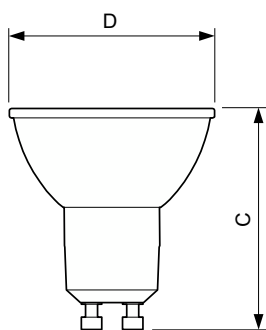

Ứng dụng

- Nhà hàng khách sạn
- Cửa hàng bán lẻ
- Khu dân cư

Phiên bản

PAR16 GU10

LEDspotMV GU10 MR16 ND

LEDspot 50W GU10 830 35D

Bản vẽ kích thước

Product	D	C
CorePro LEDspot 3-35W GU10 827 36D DIM	50 mm	54 mm
CorePro LEDspot 3-35W GU10 830 36D DIM	50 mm	54 mm
CorePro LEDspot 3-35W GU10 840 36D DIM	50 mm	54 mm
CorePro LEDspot 4-50W GU10 827 36D DIM	50 mm	54 mm
CorePro LEDspot 4-50W GU10 830 36D DIM	50 mm	54 mm
CorePro LEDspot 4-50W GU10 840 36D DIM	50 mm	54 mm
Corepro LEDspot 3.5-35W GU10 827 36D	50 mm	54 mm
Corepro LEDspot 3.5-35W GU10 830 36D	50 mm	54 mm
Corepro LEDspot 3.5-35W GU10 840 36D	50 mm	54 mm
Corepro LEDspot 4.6-50W GU10 827 36D	50 mm	54 mm
Corepro LEDspot 4.6-50W GU10 830 36D	50 mm	54 mm
Corepro LEDspot 4.6-50W GU10 840 36D	50 mm	54 mm