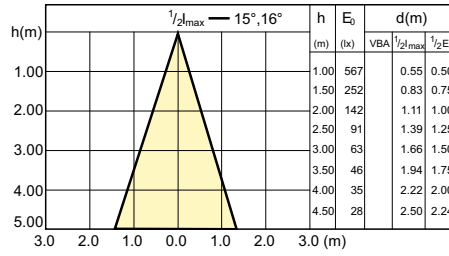

Đèn LED chiếu điểm CorePro MV

Sơ đồ chùm tia