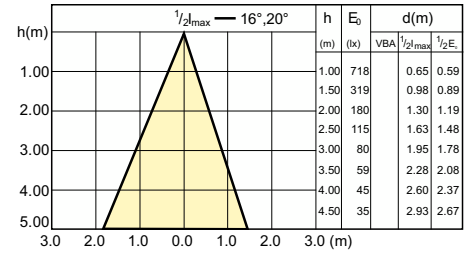

Đèn LED chiếu điểm CorePro MV

Sơ đồ chùm tia

Beam diagram - CorePro LEDspot 3-35W GU10 840 36D DIM

Beam diagram - Corepro LEDspot 3.5-35W GU10 827 36D

Beam diagram - Corepro LEDspot 4.6-50W GU10 827 36D

Beam diagram - Corepro LEDspot 3.5-35W GU10 830 36D