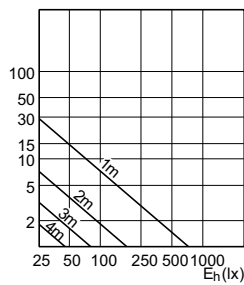

Accent Diagram - Corepro LEDspot 4.6-50W
GU10 827 36D