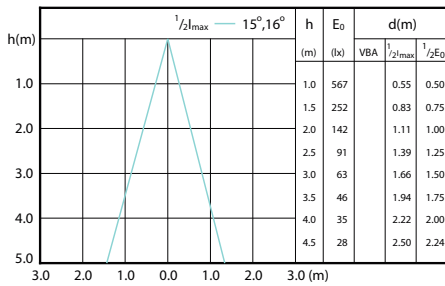

Đèn LED chiếu điểm CorePro MV

Sơ đồ chùm tia

Beam diagram - CorePro LEDspot 3-35W GU10 840 36D DIM

Beam diagram - Corepro LEDspot 3.5-35W GU10 827 36D

Beam diagram - Corepro LEDspot 4.6-50W GU10 827 36D

Beam diagram - Corepro LEDspot 3.5-35W GU10 830 36D