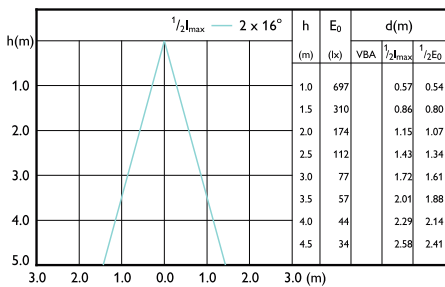

Beam diagram - CorePro LEDspot 4-50W GU10 840 36D DIM