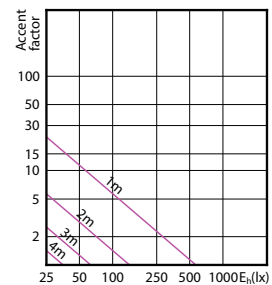

Phê duyệt và ứng dụng

Order Code	Full Product Name	Mức tiêu thụ năng lượng kWh/1000 h
929002065602	CorePro LEDspot 3-35W GU10 840 36D DIM	3 kWh
929002068202	CorePro LEDspot 3-35W GU10 830 36D DIM	3 kWh
929002495802	CorePro LEDspot 3-35W GU10 827 36D DIM	3 kWh
929002495902	CorePro LEDspot 4-50W GU10 827 36D DIM	4 kWh
929001215232	Corepro LEDspot 4.6-50W GU10 827 36D	5 kWh
929001217862	Corepro LEDspot 3.5-35W GU10 827 36D	4 kWh
929002065802	CorePro LEDspot 4-50W GU10 840 36D DIM	4 kWh
929002068302	CorePro LEDspot 4-50W GU10 830 36D DIM	4 kWh
929001217902	Corepro LEDspot 3.5-35W GU10 830 36D	4 kWh
929001218002	Corepro LEDspot 3.5-35W GU10 840 36D	4 kWh
929001218102	Corepro LEDspot 4.6-50W GU10 830 36D	5 kWh
929001218202	Corepro LEDspot 4.6-50W GU10 840 36D	5 kWh

Đèn LED chiếu điểm CorePro MV

Sơ đồ chiếu sáng tạo điểm nhấn

Accent Diagram - Corepro LEDspot 3.5-35W
GU10 827 36D

Accent Diagram - Corepro LEDspot 4.6-50W
GU10 827 36D

Accent Diagram - Corepro LEDspot 3.5-35W
GU10 830 36D