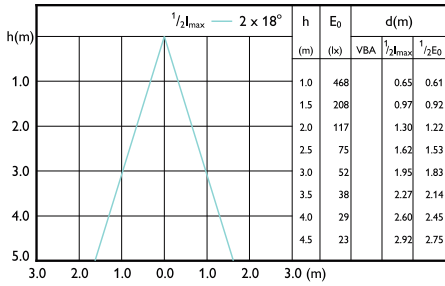

Đèn LED chiếu điểm CorePro MV

Sơ đồ chùm tia

Beam diagram - CorePro LEDspot 3-35W GU10 840 36D DIM