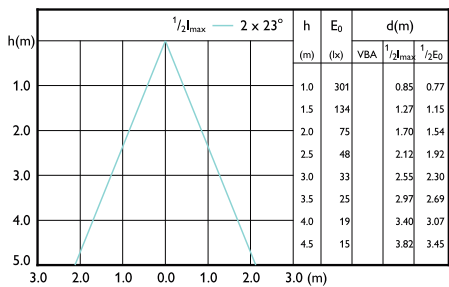

Beam diagram - CorePro LEDspot 3-35W GU10 830 36D DIM