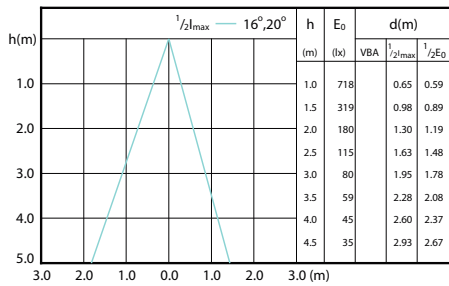

Đèn LED chiếu điểm CorePro MV

Sơ đồ chùm tia

Beam diagram - CorePro LEDspot 3-35W GU10 840 36D DIM

Beam diagram - Corepro LEDspot 3.5-35W GU10 827 36D

Beam diagram - Corepro LEDspot 4.6-50W GU10 827 36D

Beam diagram - Corepro LEDspot 3.5-35W GU10 830 36D