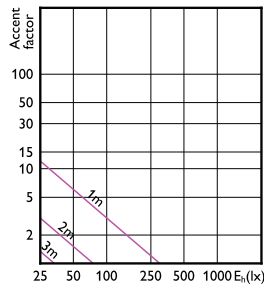

Accent Diagram - CorePro LEDspot 3-35W GU10
830 36D DIM