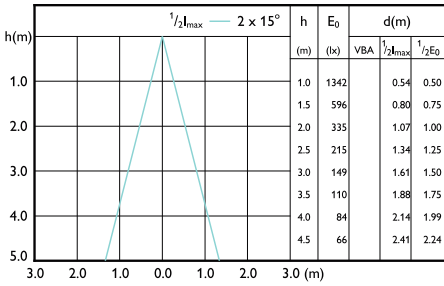

Beam Diagrams

Beam diagram - CorePro LEDspot 4.9-65W
GU10 840 36D ND