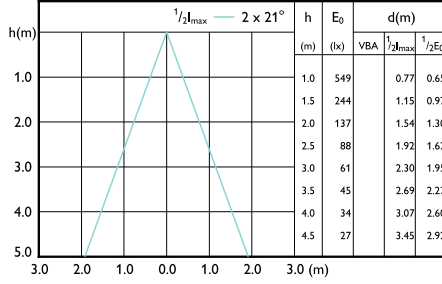

Beam diagram - CorePro LEDspot 4.8-50W GU10 3CCT 36DDIM