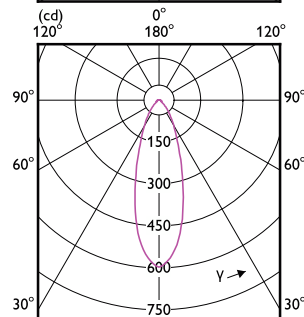

CorePro LED spot MV