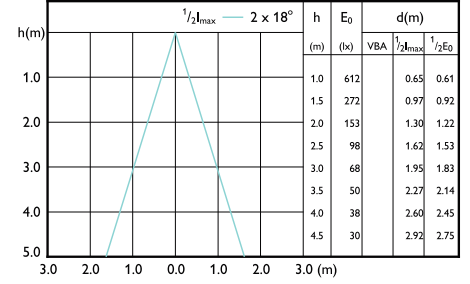

Beam diagram - CorePro LEDspot 4-50W GU10 827 36D DIM