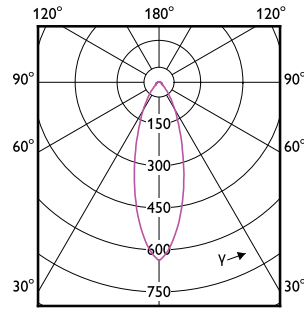

CorePro LED spot MV