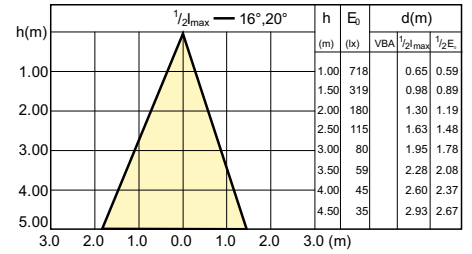

Accent Diagrams

Beam Diagrams