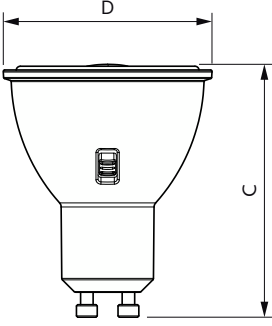

CorePro LED spot MV

Boyutlu çizim

Product	D	C
CorePro LEDspot 4.8-50W GU10 3CCT 36DDIM	50 mm	61,5 mm

Genel Bilgiler

Kapak Tabanı	GU10
Anahtar Döngüsü	50.000
Nominal kullanım ömrü	15.000 h

Işık Teknik Ayrıntıları

Işın Açısı (Nom)	36 °
Renk oluşturma dizini (CRI)	80
Nominal Kullanım Ömrü Sonundaki LLMF (Nom)	70 %

Çalıştırma ve Elektrik

Giriş Frekansı	50 ila 60 Hz
Başlangıç Saati (Nom)	0,5 s

Mekanik ve Muhafaza

Lamba Biçimi	PAR16

Onay ve Uygulama

Ortam sıcaklığı aralığı	-20 ila +45 °C

Işık Teknik Ayrıntıları

Order Code	Full Product Name	İlişkili Renk		Işık Yoğunluğu	
		Sıcaklığı (Nom.)	Renk Kodu	Işık Akısı (Nom)	Işık Yoğunluğu
72137700	CorePro LEDspot 4-50W GU10 827 36D DIM	2700 K	827	345 lm	700 cd
47617200	CoreProLEDspot 4-50W GU10 865 36D DIM UK	6500 K	865	345 lm	700 cd
70029400	CorePro LEDspot 4.6-50W GU10 827 36D 5CT	2700 K	827	355 lm	700 cd
75251701	Corepro LEDspot 4.6-50W GU10 827 36D UK	2700 K	827	355 lm	700 cd
75253101	Corepro LEDspot 3.5-35W GU10 827 36D UK	2700 K	827	255 lm	545 cd
35885000	CorePro LEDspot 4-50W GU10 840 36D DIM	4000 K	840	350 lm	700 cd
35883600	CorePro LEDspot 4-50W GU10 830 36D DIM	3000 K	830	345 lm	700 cd
30871800	CorePro LEDspot 4.9-65W GU10 830 36D ND	3000 K	830	460 lm	800 cd
30861900	CorePro LEDspot 4.9-65W GU10 840 36D ND	4000 K	840	485 lm	800 cd
72833801	Corepro LEDspot 3.5-35W GU10 830 36D UK	3000 K	830	265 lm	565 cd
72835201	Corepro LEDspot 3.5-35W GU10 840 36D UK	4000 K	840	275 lm	590 cd
72837600	Corepro LEDspot 4.6-50W GU10 830 36D	3000 K	830	370 lm	740 cd
72837601	Corepro LEDspot 4.6-50W GU10 830 36D UK	3000 K	830	370 lm	740 cd
72839000	Corepro LEDspot 4.6-50W GU10 840 36D	4000 K	840	390 lm	770 cd
72839001	Corepro LEDspot 4.6-50W GU10 840 36D UK	4000 K	840	390 lm	770 cd
72841300	Corepro LEDspot 4.6-50W GU10 865 36D	6500 K	865	390 lm	770 cd
72841301	Corepro LEDspot 4.6-50W GU10 865 36D UK	6500 K	865	390 lm	770 cd