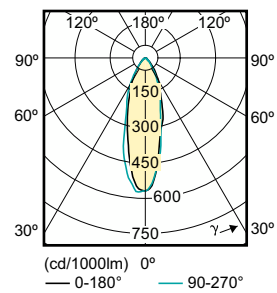

Onay ve Uygulama

Order Code	Full Product Name	Enerji Tüketimi kWh/1000 sa.
72137700	CorePro LEDspot 4-50W GU10 827 36D DIM	4 kWh
47617200	CoreProLEDspot 4-50W GU10 865 36D DIM UK	4 kWh
70029400	CorePro LEDspot 4.6-50W GU10 827 36D 5CT	5 kWh
75251701	Corepro LEDspot 4.6-50W GU10 827 36D UK	5 kWh
75253101	Corepro LEDspot 3.5-35W GU10 827 36D UK	4 kWh
35885000	CorePro LEDspot 4-50W GU10 840 36D DIM	4 kWh
35883600	CorePro LEDspot 4-50W GU10 830 36D DIM	4 kWh
30871800	CorePro LEDspot 4.9-65W GU10 830 36D ND	5 kWh
30861900	CorePro LEDspot 4.9-65W GU10 840 36D ND	5 kWh
72833801	Corepro LEDspot 3.5-35W GU10 830 36D UK	4 kWh
72835201	Corepro LEDspot 3.5-35W GU10 840 36D UK	4 kWh
72837600	Corepro LEDspot 4.6-50W GU10 830 36D	5 kWh
72837601	Corepro LEDspot 4.6-50W GU10 830 36D UK	5 kWh
72839000	Corepro LEDspot 4.6-50W GU10 840 36D	5 kWh
72839001	Corepro LEDspot 4.6-50W GU10 840 36D UK	5 kWh
72841300	Corepro LEDspot 4.6-50W GU10 865 36D	5 kWh
72841301	Corepro LEDspot 4.6-50W GU10 865 36D UK	5 kWh
36969600	CorePro LEDspot 4.8-50W GU10 3CCT 36DDIM	5 kWh