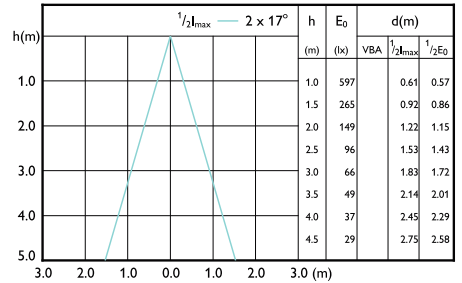

Beam diagram - Corepro LEDspot 4.6-50W
GU10 827 36D UK

Beam diagram - CorePro LEDspot 4-50W GU10
830 36D DIM