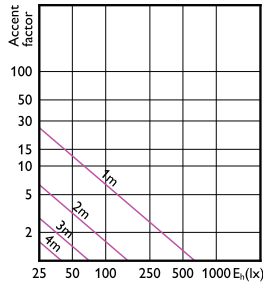

Accent Diagram - CorePro LEDspot 4-50W GU10
865 36D DIM UK