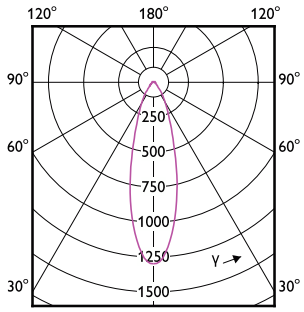

CorePro LED spot MV