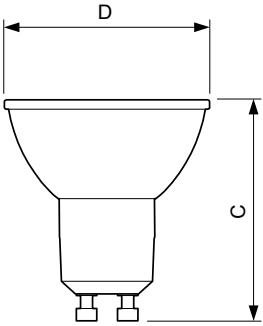

## Boyutlu çizim

Product	D	C
CorePro LEDspot 4-50W GU10 827 36D DIM	50 mm	54 mm
CorePro LEDspot 4-50W GU10 830 36D DIM	50 mm	54 mm
CorePro LEDspot 4-50W GU10 840 36D DIM	50 mm	54 mm
CorePro LEDspot 4.6-50W GU10 827 36D 5CT	50 mm	54 mm
CoreProLEDspot 4-50W GU10 865 36D DIM UK	50 mm	54 mm
Corepro LEDspot 3.5-35W GU10 827 36D UK	50 mm	54 mm
Corepro LEDspot 3.5-35W GU10 830 36D UK	50 mm	54 mm
Corepro LEDspot 3.5-35W GU10 840 36D UK	50 mm	54 mm
Corepro LEDspot 4.6-50W GU10 827 36D UK	50 mm	54 mm
Corepro LEDspot 4.6-50W GU10 830 36D	50 mm	54 mm
Corepro LEDspot 4.6-50W GU10 830 36D UK	50 mm	54 mm
Corepro LEDspot 4.6-50W GU10 840 36D	50 mm	54 mm
Corepro LEDspot 4.6-50W GU10 840 36D UK	50 mm	54 mm
Corepro LEDspot 4.6-50W GU10 865 36D	50 mm	54 mm
Corepro LEDspot 4.6-50W GU10 865 36D UK	50 mm	54 mm