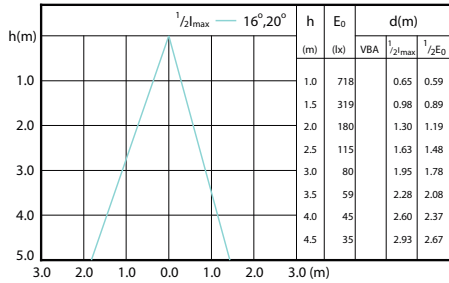

Beam Diagrams

Beam diagram - CorePro LEDspot 4.9-65W  
GU10 840 36D ND

Beam diagram - Corepro LEDspot 3.5-35W  
GU10 827 36D UK

Beam diagram - Corepro LEDspot 4.6-50W  
GU10 827 36D UK

Beam diagram - Corepro LEDspot 3.5-35W  
GU10 840 36D UK