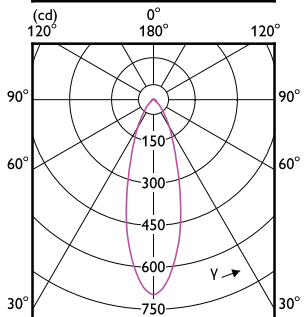

CorePro LED spot MV