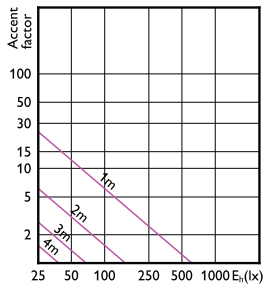

Accent Diagram - CorePro LEDspot 4-50W
GU10 827 36D DIM