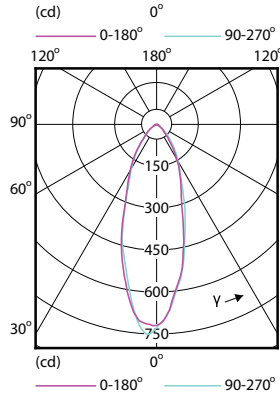

Onay ve Uygulama

Order Code	Full Product Name	Enerji Tüketimi kWh/1000 sa.
72137700	CorePro LEDspot 4-50W GU10 827 36D DIM	4 kWh
47617200	CoreProLEDspot 4-50W GU10 865 36D DIM UK	4 kWh
70029400	CorePro LEDspot 4.6-50W GU10 827 36D 5CT	5 kWh
75251701	Corepro LEDspot 4.6-50W GU10 827 36D UK	5 kWh
75253101	Corepro LEDspot 3.5-35W GU10 827 36D UK	4 kWh
35885000	CorePro LEDspot 4-50W GU10 840 36D DIM	4 kWh
35883600	CorePro LEDspot 4-50W GU10 830 36D DIM	4 kWh
30871800	CorePro LEDspot 4.9-65W GU10 830 36D ND	5 kWh
30861900	CorePro LEDspot 4.9-65W GU10 840 36D ND	5 kWh
72833801	Corepro LEDspot 3.5-35W GU10 830 36D UK	4 kWh
72835201	Corepro LEDspot 3.5-35W GU10 840 36D UK	4 kWh
72837600	Corepro LEDspot 4.6-50W GU10 830 36D	5 kWh
72837601	Corepro LEDspot 4.6-50W GU10 830 36D UK	5 kWh
72839000	Corepro LEDspot 4.6-50W GU10 840 36D	5 kWh
72839001	Corepro LEDspot 4.6-50W GU10 840 36D UK	5 kWh
72841300	Corepro LEDspot 4.6-50W GU10 865 36D	5 kWh
72841301	Corepro LEDspot 4.6-50W GU10 865 36D UK	5 kWh
36969600	CorePro LEDspot 4.8-50W GU10 3CCT 36DDIM	5 kWh