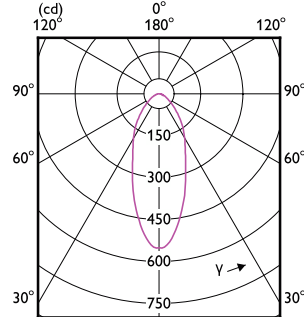

CorePro LED spot MV