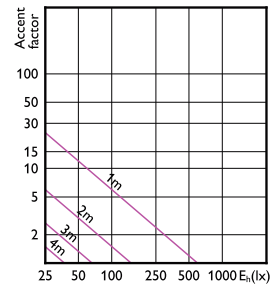

Accent Diagram - CorePro LEDspot 4-50W
GU10 830 36D DIM