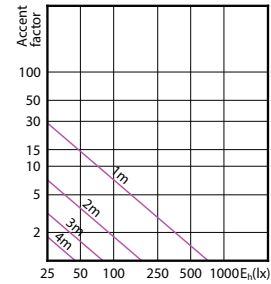

Accent Diagram - CorePro LEDspot 4.6-50W
GU10 865 36D UK