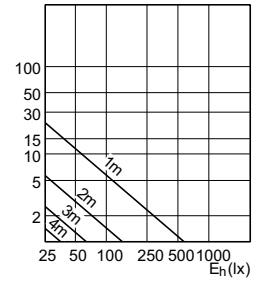

# CorePro LED spot MV

Accent Diagrams

Accent Diagram - CorePro LEDspot 4.9-65W  
GU10 830 36D ND

Accent Diagram - CorePro LEDspot 4-50W GU10  
865 36D DIM UK

Accent Diagram - CorePro LEDspot 3.5-35W  
GU10 827 36D UK