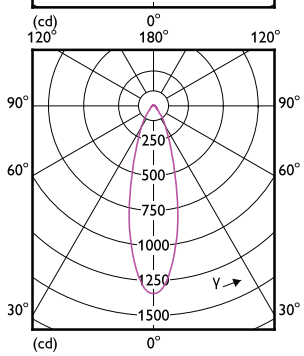

CorePro LED spot MV