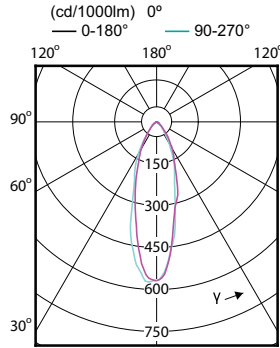

Onay ve Uygulama

Order Code	Full Product Name	Enerji Tüketimi kWh/1000 sa.
72137700	CorePro LEDspot 4-50W GU10 827 36D DIM	4 kWh
47617200	CoreProLEDspot 4-50W GU10 865 36D DIM UK	4 kWh
70029400	CorePro LEDspot 4.6-50W GU10 827 36D 5CT	5 kWh
75251701	Corepro LEDspot 4.6-50W GU10 827 36D UK	5 kWh
75253101	Corepro LEDspot 3.5-35W GU10 827 36D UK	4 kWh
35885000	CorePro LEDspot 4-50W GU10 840 36D DIM	4 kWh
35883600	CorePro LEDspot 4-50W GU10 830 36D DIM	4 kWh
30871800	CorePro LEDspot 4.9-65W GU10 830 36D ND	5 kWh
30861900	CorePro LEDspot 4.9-65W GU10 840 36D ND	5 kWh
72833801	Corepro LEDspot 3.5-35W GU10 830 36D UK	4 kWh
72835201	Corepro LEDspot 3.5-35W GU10 840 36D UK	4 kWh
72837600	Corepro LEDspot 4.6-50W GU10 830 36D	5 kWh
72837601	Corepro LEDspot 4.6-50W GU10 830 36D UK	5 kWh
72839000	Corepro LEDspot 4.6-50W GU10 840 36D	5 kWh
72839001	Corepro LEDspot 4.6-50W GU10 840 36D UK	5 kWh
72841300	Corepro LEDspot 4.6-50W GU10 865 36D	5 kWh
72841301	Corepro LEDspot 4.6-50W GU10 865 36D UK	5 kWh
36969600	CorePro LEDspot 4.8-50W GU10 3CCT 36DDIM	5 kWh