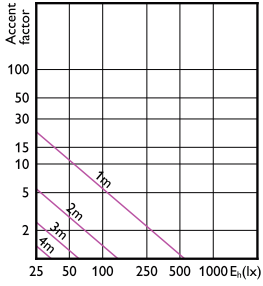

Accent Diagrams

Accent Diagram - CorePro LEDspot 4.8-50W
GU10 3CCT 36DDIM