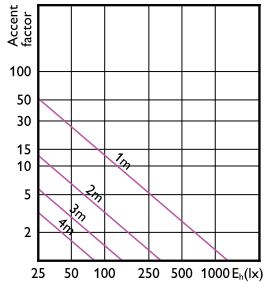

Accent Diagrams

Accent Diagram - CorePro LEDspot 4.9-65W
GU10 830 36D ND