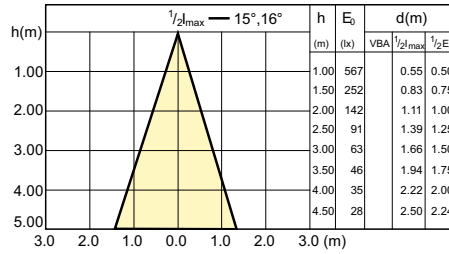

Accent Diagrams

Beam Diagrams