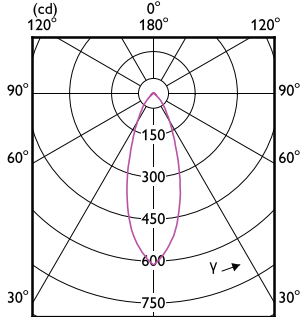

CorePro LED spot MV