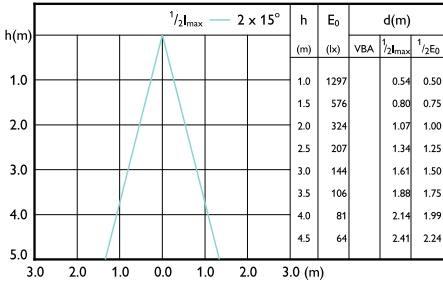

## Beam Diagrams

Beam diagram - CorePro LEDspot 4-50W GU10 840 36D DIM

Beam diagram - CorePro LEDspot 4.8-50W GU10 3CCT 36DDIM

Beam diagram - CorePro LEDspot 4-50W GU10 827 36D DIM

Beam diagram - CorePro LEDspot 4.9-65W GU10 830 36D ND