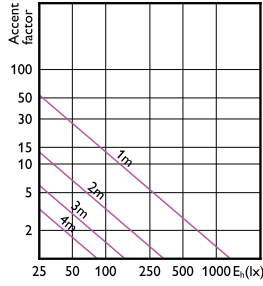

Accent Diagram - CorePro LEDspot 4-50W  
GU10 840 36D DIM

Accent Diagram - CorePro LEDspot 4-50W  
GU10 830 36D DIM

Accent Diagrams

Accent Diagram - CorePro LEDspot 4.8-50W  
GU10 3CCT 36DDIM

Accent Diagram - CorePro LEDspot 4.9-65W  
GU10 840 36D ND