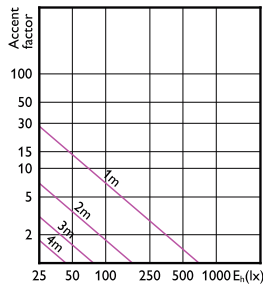

Accent Diagram - CorePro LEDspot 4.6-50W  
GU10 827 36D UK

Accent Diagram - CorePro LEDspot 3.5-35W  
GU10 840 36D UK

Accent Diagram - CorePro LEDspot 4.6-50W  
GU10 865 36D UK

Accent Diagram - CorePro LEDspot 4-50W  
GU10 827 36D DIM