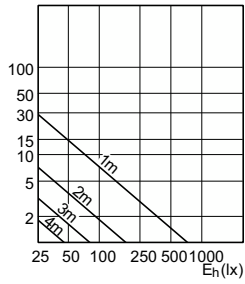

# CorePro LED spot MV

Accent Diagrams

Accent Diagram - CorePro LEDspot 4.9-65W  
GU10 830 36D ND

Accent Diagram - CorePro LEDspot 4-50W GU10  
865 36D DIM UK

Accent Diagram - CorePro LEDspot 3.5-35W  
GU10 827 36D UK