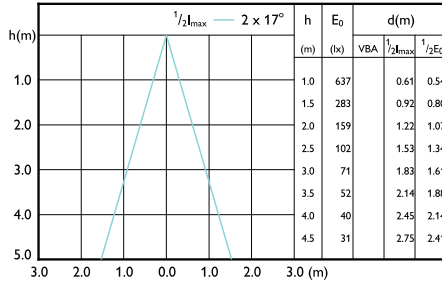

## Beam Diagrams

Beam diagram - CorePro LEDspot 4-50W GU10 840 36D DIM

Beam diagram - CorePro LEDspot 4.8-50W GU10 3CCT 36DDIM

Beam diagram - CorePro LEDspot 4-50W GU10 827 36D DIM

Beam diagram - CorePro LEDspot 4.9-65W GU10 830 36D ND