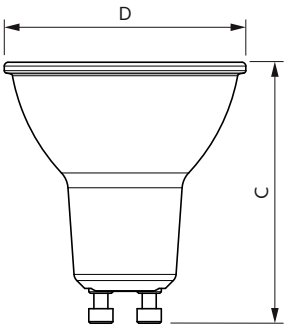

## Boyutlu çizim

Product	D	C
CorePro LEDspot 4-50W GU10 827 36D DIM	50 mm	54 mm
CorePro LEDspot 4-50W GU10 830 36D DIM	50 mm	54 mm
CorePro LEDspot 4-50W GU10 840 36D DIM	50 mm	54 mm
CorePro LEDspot 4.6-50W GU10 827 36D 5CT	50 mm	54 mm
CoreProLEDspot 4-50W GU10 865 36D DIM UK	50 mm	54 mm
Corepro LEDspot 3.5-35W GU10 827 36D UK	50 mm	54 mm
Corepro LEDspot 3.5-35W GU10 830 36D UK	50 mm	54 mm
Corepro LEDspot 3.5-35W GU10 840 36D UK	50 mm	54 mm
Corepro LEDspot 4.6-50W GU10 827 36D UK	50 mm	54 mm
Corepro LEDspot 4.6-50W GU10 830 36D	50 mm	54 mm
Corepro LEDspot 4.6-50W GU10 830 36D UK	50 mm	54 mm
Corepro LEDspot 4.6-50W GU10 840 36D	50 mm	54 mm
Corepro LEDspot 4.6-50W GU10 840 36D UK	50 mm	54 mm
Corepro LEDspot 4.6-50W GU10 865 36D	50 mm	54 mm
Corepro LEDspot 4.6-50W GU10 865 36D UK	50 mm	54 mm