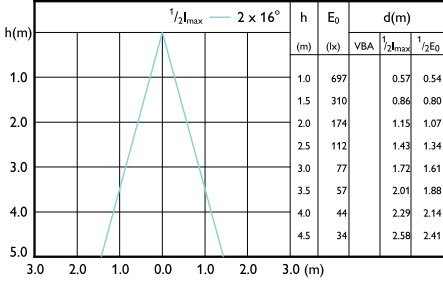

Beam Diagrams

Beam diagram - CorePro LEDspot 4-50W GU10 840 36D DIM