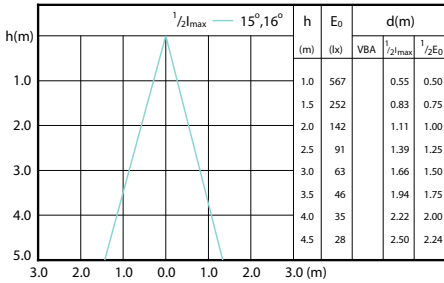

Beam Diagrams

Beam diagram - CorePro LEDspot 4.9-65W  
GU10 840 36D ND

Beam diagram - Corepro LEDspot 3.5-35W  
GU10 827 36D UK

Beam diagram - Corepro LEDspot 4.6-50W  
GU10 827 36D UK

Beam diagram - Corepro LEDspot 3.5-35W  
GU10 840 36D UK