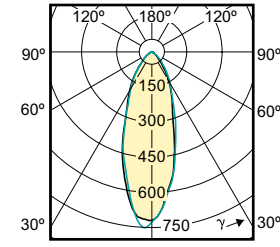

Onay ve Uygulama

Order Code	Full Product Name	Enerji Tüketimi kWh/1000 sa.
72137700	CorePro LEDspot 4-50W GU10 827 36D DIM	4 kWh
47617200	CoreProLEDspot 4-50W GU10 865 36D DIM UK	4 kWh
70029400	CorePro LEDspot 4.6-50W GU10 827 36D 5CT	5 kWh
75251701	Corepro LEDspot 4.6-50W GU10 827 36D UK	5 kWh
75253101	Corepro LEDspot 3.5-35W GU10 827 36D UK	4 kWh
35885000	CorePro LEDspot 4-50W GU10 840 36D DIM	4 kWh
35883600	CorePro LEDspot 4-50W GU10 830 36D DIM	4 kWh
30871800	CorePro LEDspot 4.9-65W GU10 830 36D ND	5 kWh
30861900	CorePro LEDspot 4.9-65W GU10 840 36D ND	5 kWh
72833801	Corepro LEDspot 3.5-35W GU10 830 36D UK	4 kWh
72835201	Corepro LEDspot 3.5-35W GU10 840 36D UK	4 kWh
72837600	Corepro LEDspot 4.6-50W GU10 830 36D	5 kWh
72837601	Corepro LEDspot 4.6-50W GU10 830 36D UK	5 kWh
72839000	Corepro LEDspot 4.6-50W GU10 840 36D	5 kWh
72839001	Corepro LEDspot 4.6-50W GU10 840 36D UK	5 kWh
72841300	Corepro LEDspot 4.6-50W GU10 865 36D	5 kWh
72841301	Corepro LEDspot 4.6-50W GU10 865 36D UK	5 kWh
36969600	CorePro LEDspot 4.8-50W GU10 3CCT 36DDIM	5 kWh