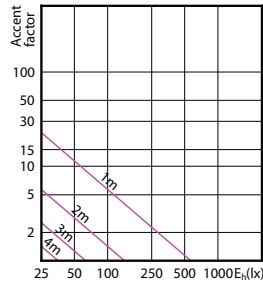

Accent Diagram - CorePro LEDspot 3.5-35W
GU10 840 36D UK